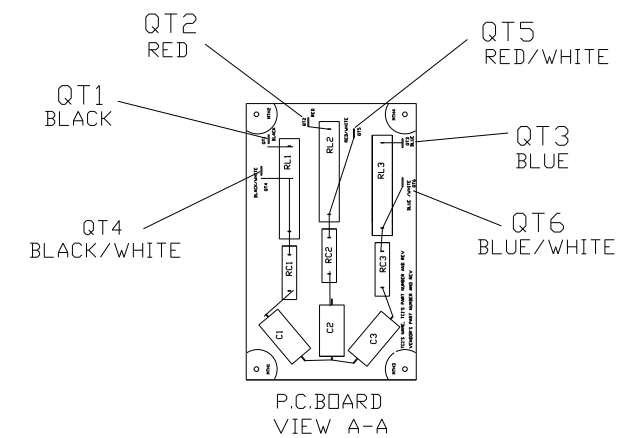

SPECIFICATIONS:	
AMP.	750
VOLT	240-600
PHASE	3
HZ	60
WEIGHT, LBS.	307
ENCLOSURE	ENCLOSED, 3R
ENCL., COLOR	PEBBLE GRAY

FINISH:
 VENDOR - LILLY POWDER COATINGS, INC.
 PRODUCT CODE - 312E
 COLOR - PEBBLE GRAY
 POWDER TYPE - POLYESTER-POLYURETHANE
 PAINT SUITABLE FOR OUTDOOR APPLICATION PER UL TYPE 3R
 AND APPLIED PER A UL ACCEPTED DTVV2 COATING PROGRAM.

CUSTOMER IS RESPONSIBLE FOR INSTALLATION TO MEET ALL NATIONAL AND LOCAL ELECTRICAL CODES.

NO	REVISION	DATE	BY

TOLERANCES (EXCEPT AS NOTED)
DECIMAL
.XX ± .02
.XXX ± .01
FRACTIONAL
± 1/32
ANGULAR
± 1/2°

TCL 7878 N. 86th STREET
MILWAUKEE, WI 53224

V1K750A03 OUTPUT FILTER
750 AMP, 480/3/60, ENCL., 3R

DRN. BY	RJC	DATE	5/20/10	DWG. NO.	104240DG
SCALE	--	APRVD.		B	SHT. 1 OF 1