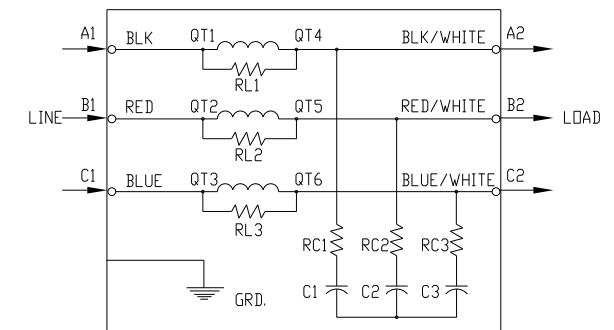

SPECIFICATIONS:	
AMP.	750
VOLT	240-600
PHASE	3
HZ	60
WEIGHT, LBS.	307
ENCLOSURE	ENCLOSED, 3R
ENCL., COLOR	PEBBLE GRAY

FINISH:
 VENDOR - LILLY POWDER COATINGS, INC.
 PRODUCT CODE - 312E
 COLOR - PEBBLE GRAY
 POWDER TYPE - POLYESTER-POLYURETHANE
 PAINT SUITABLE FOR OUTDOOR APPLICATION PER UL TYPE 3R
 AND APPLIED PER A UL ACCEPTED DTVV2 COATING PROGRAM.

CUSTOMER IS RESPONSIBLE FOR INSTALLATION TO MEET ALL NATIONAL AND LOCAL ELECTRICAL CODES.

NO	REVISION	DATE	BY

TOLERANCES (EXCEPT AS NOTED)
DECIMAL
.XX ± .02
.XXX ± .01
FRACTIONAL
± 1/32
ANGULAR
± 1/2°

TCL 7878 N. 86th STREET
MILWAUKEE, WI 53224

V1K750A03 OUTPUT FILTER
750 AMP, 480/3/60, ENCL., 3R

DRN. BY	RJC	DATE	5/20/10	DWG. NO.	104240DG
SCALE	--	APRVD.		B	SHT. 1 OF 1