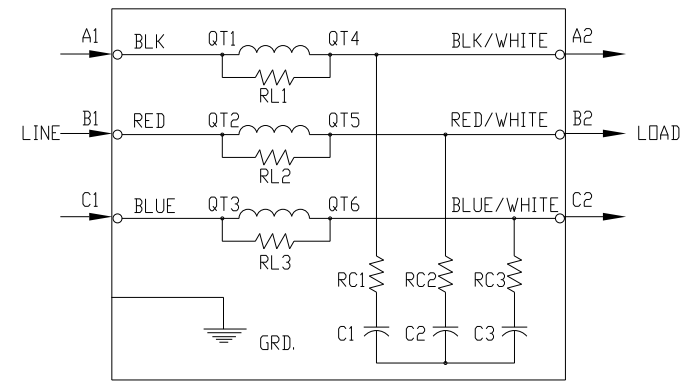

SECTION A-A

P.C. BOARD VIEW A-A

SPECIFICATIONS:	
AMP.	480
VOLT	240-600
PHASE	3
HZ	60
WEIGHT, LBS.	161
ENCLOSURE	ENCLOSED, 3R
ENCL., COLOR	PEBBLE GRAY

FINISH:
 VENDOR - LILLY POWDER COATINGS, INC.
 PRODUCT CODE - 312E
 COLOR - PEBBLE GRAY
 POWDER TYPE - POLYESTER-POLYURETHANE
 PAINT SUITABLE FOR OUTDOOR APPLICATION PER UL TYPE 3R
 AND APPLIED PER A UL ACCEPTED DTVV2 COATING PROGRAM.

CUSTOMER IS RESPONSIBLE FOR INSTALLATION TO MEET ALL NATIONAL AND LOCAL ELECTRICAL CODES.

NO	REVISION	DATE	BY

TOLERANCES (EXCEPT AS NOTED)
DECIMAL
.XX ± .02
.XXX ± .01
FRACTIONAL
± 1/32
ANGULAR
± 1/2°

TCL 7878 N. 86th STREET
MILWAUKEE, WI 53224

V1K480A03 OUTPUT FILTER
480 AMP, 480/3/60, ENCL., 3R

DRN. BY	RJC	DATE	5/20/10	DWG. NO.	104238DG
SCALE	--	APRVD.		B	SHT. 1 OF 1