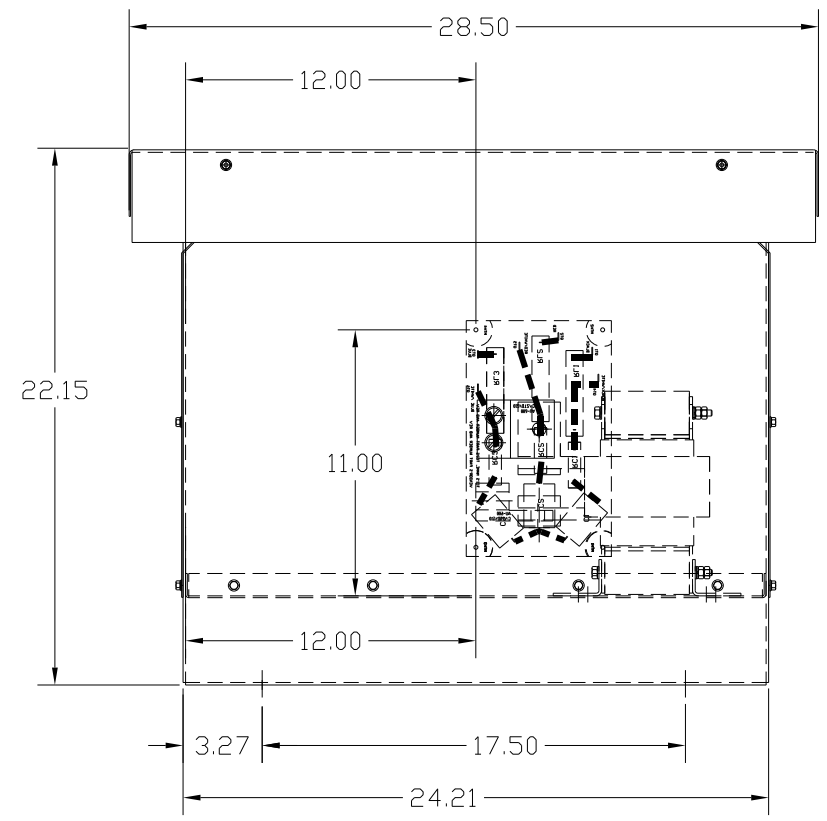

SECTION A-A

P.C. BOARD VIEW A-A

SPECIFICATIONS:	
AMP.	480
VOLT	240-600
PHASE	3
HZ	60
WEIGHT, LBS.	161
ENCLOSURE	ENCLOSED, 3R
ENCL., COLOR	PEBBLE GRAY

FINISH:
 VENDOR - LILLY POWDER COATINGS, INC.
 PRODUCT CODE - 312E
 COLOR - PEBBLE GRAY
 POWDER TYPE - POLYESTER-POLYURETHANE
 PAINT SUITABLE FOR OUTDOOR APPLICATION PER UL TYPE 3R
 AND APPLIED PER A UL ACCEPTED DTVV2 COATING PROGRAM.

CUSTOMER IS RESPONSIBLE FOR INSTALLATION TO MEET ALL NATIONAL AND LOCAL ELECTRICAL CODES.

NO	REVISION	DATE	BY

TOLERANCES (EXCEPT AS NOTED)
DECIMAL
.XX ± .02
.XXX ± .01
FRACTIONAL
± 1/32
ANGULAR
± 1/2°

TCL 7878 N. 86th STREET
MILWAUKEE, WI 53224

V1K480A03 OUTPUT FILTER
480 AMP, 480/3/60, ENCL., 3R

DRN. BY	RJC	DATE	5/20/10	DWG. NO.	104238DG
SCALE	--	APRVD.		B	SHT. 1 OF 1