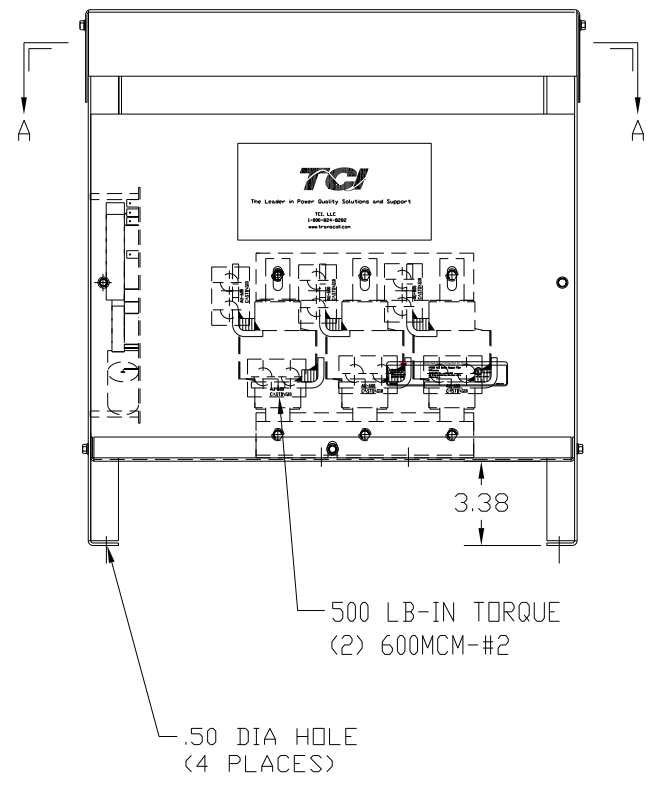

SECTION A-A

P.C. BOARD VIEW A-A

SPECIFICATIONS:	
AMP.	480
VOLT	240-600
PHASE	3
HZ	60
WEIGHT, LBS.	161
ENCLOSURE	ENCLOSED, 3R
ENCL., COLOR	PEBBLE GRAY

FINISH:
 VENDOR - LILLY POWDER COATINGS, INC.
 PRODUCT CODE - 312E
 COLOR - PEBBLE GRAY
 POWDER TYPE - POLYESTER-POLYURETHANE
 PAINT SUITABLE FOR OUTDOOR APPLICATION PER UL TYPE 3R
 AND APPLIED PER A UL ACCEPTED DTVV2 COATING PROGRAM.

CUSTOMER IS RESPONSIBLE FOR INSTALLATION TO MEET ALL NATIONAL AND LOCAL ELECTRICAL CODES.

NO	REVISION	DATE	BY

TOLERANCES (EXCEPT AS NOTED)
DECIMAL
.XX ± .02
.XXX ± .01
FRACTIONAL
± 1/32
ANGULAR
± 1/2°

TCL 7878 N. 86th STREET
MILWAUKEE, WI 53224

V1K480A03 OUTPUT FILTER
480 AMP, 480/3/60, ENCL., 3R

DRN. BY	RJC	DATE	5/20/10	DWG. NO.	104238DG
SCALE	--	APRVD.		B	SHT. 1 OF 1