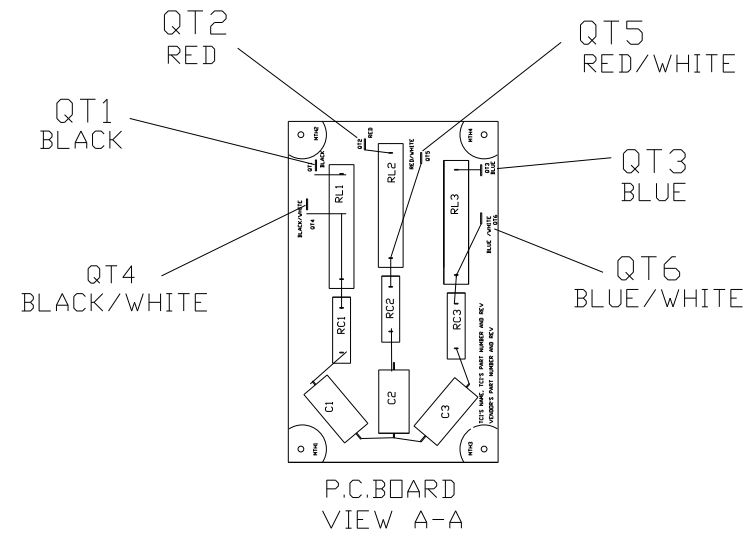

SECTION A-A

P.C. BOARD VIEW A-A

SPECIFICATIONS:	
AMP.	480
VOLT	240-600
PHASE	3
HZ	60
WEIGHT, LBS.	161
ENCLOSURE	ENCLOSED, 3R
ENCL., COLOR	PEBBLE GRAY

FINISH:
 VENDOR - LILLY POWDER COATINGS, INC.
 PRODUCT CODE - 312E
 COLOR - PEBBLE GRAY
 POWDER TYPE - POLYESTER-POLYURETHANE
 PAINT SUITABLE FOR OUTDOOR APPLICATION PER UL TYPE 3R
 AND APPLIED PER A UL ACCEPTED DTVV2 COATING PROGRAM.

CUSTOMER IS RESPONSIBLE FOR INSTALLATION TO MEET ALL NATIONAL AND LOCAL ELECTRICAL CODES.

NO	REVISION	DATE	BY

TOLERANCES (EXCEPT AS NOTED)
DECIMAL
.XX ± .02
.XXX ± .01
FRACTIONAL
± 1/32
ANGULAR
± 1/2°

TCL 7878 N. 86th STREET
MILWAUKEE, WI 53224

V1K480A03 OUTPUT FILTER
480 AMP, 480/3/60, ENCL., 3R

DRN. BY	RJC	DATE	5/20/10	DWG. NO.	104238DG
SCALE	--	APRVD.		B	SHT. 1 OF 1