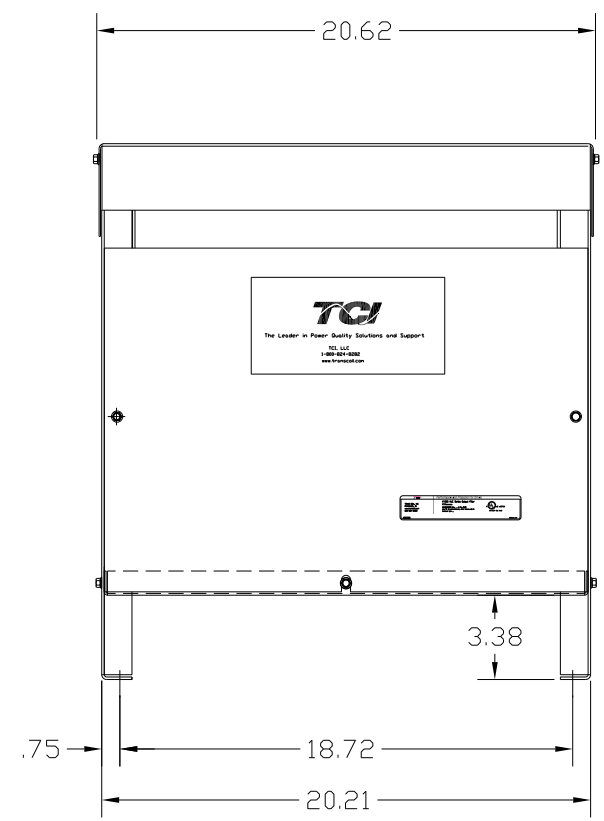

SECTION A-A

P.C. BOARD VIEW A-A

SPECIFICATIONS:	
AMP.	480
VOLT	240-600
PHASE	3
HZ	60
WEIGHT, LBS.	161
ENCLOSURE	ENCLOSED, 3R
ENCL., COLOR	PEBBLE GRAY

FINISH:
 VENDOR - LILLY POWDER COATINGS, INC.
 PRODUCT CODE - 312E
 COLOR - PEBBLE GRAY
 POWDER TYPE - POLYESTER-POLYURETHANE
 PAINT SUITABLE FOR OUTDOOR APPLICATION PER UL TYPE 3R
 AND APPLIED PER A UL ACCEPTED DTVV2 COATING PROGRAM.

CUSTOMER IS RESPONSIBLE FOR INSTALLATION TO MEET ALL NATIONAL AND LOCAL ELECTRICAL CODES.

NO	REVISION	DATE	BY

TOLERANCES (EXCEPT AS NOTED)
DECIMAL
.XX ± .02
.XXX ± .01
FRACTIONAL
± 1/32
ANGULAR
± 1/2°

TCL 7878 N. 86th STREET
MILWAUKEE, WI 53224

V1K480A03 OUTPUT FILTER
480 AMP, 480/3/60, ENCL., 3R

DRN. BY	RJC	DATE	5/20/10	DWG. NO.	104238DG
SCALE	--	APRVD.		B	SHT. 1 OF 1