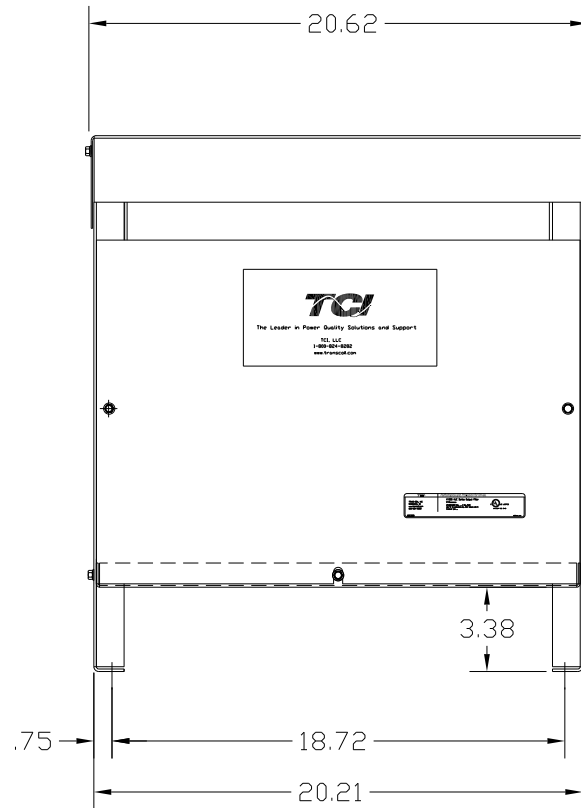

SECTION A-A

SPECIFICATIONS:	
AMP.	420
VOLT	240-600
PHASE	3
HZ	60
WEIGHT, LBS.	156
ENCLOSURE	ENCLOSED, 3R
ENCL., COLOR	PEBBLE GRAY

FINISH:
 VENDOR - LILLY POWDER COATINGS, INC.
 PRODUCT CODE - 312E
 COLOR - PEBBLE GRAY
 POWDER TYPE - POLYESTER-POLYURETHANE
 PAINT SUITABLE FOR OUTDOOR APPLICATION PER UL TYPE 3R
 AND APPLIED PER A UL ACCEPTED DTVV2 COATING PROGRAM.

CUSTOMER IS RESPONSIBLE FOR INSTALLATION TO
 MEET ALL NATIONAL AND LOCAL ELECTRICAL CODES.

				TOLERANCES (EXCEPT AS NOTED)	 7878 N. 86th STREET MILWAUKEE, WI 53224
				DECIMAL	
				.XX ± .02	
				.XXX ± .01	
				FRACTIONAL	V1K420A03 OUTPUT FILTER 420 AMP, 480/3/60, ENCL., 3R
				± 1/32	
				ANGULAR	DRN. BY RJC
				± 1/2°	DATE 5/20/10
NO	REVISION	DATE	BY		DWG. NO. 104237DG
					SCALE --
					APRVD. B
					SHT. 1 OF 1