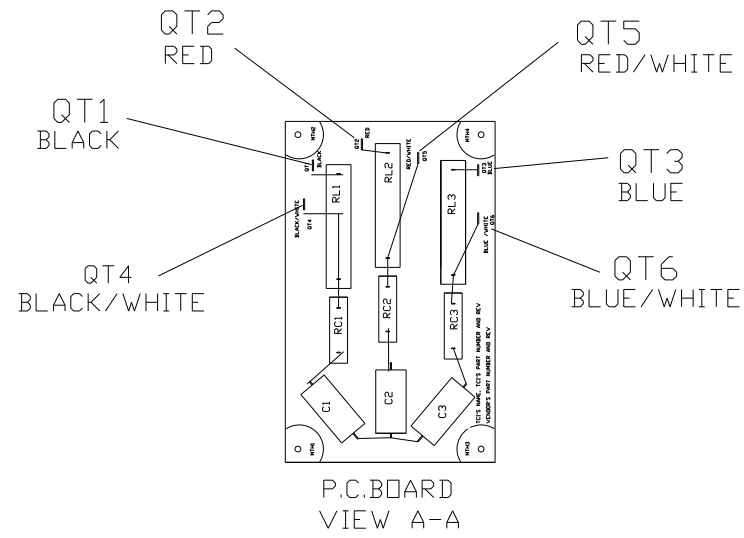

SECTION A-A

SPECIFICATIONS:	
AMP.	420
VOLT	240-600
PHASE	3
HZ	60
WEIGHT, LBS.	156
ENCLOSURE	ENCLOSED, 3R
ENCL., COLOR	PEBBLE GRAY

FINISH:
 VENDOR - LILLY POWDER COATINGS, INC.
 PRODUCT CODE - 312E
 COLOR - PEBBLE GRAY
 POWDER TYPE - POLYESTER-POLYURETHANE
 PAINT SUITABLE FOR OUTDOOR APPLICATION PER UL TYPE 3R
 AND APPLIED PER A UL ACCEPTED DTVV2 COATING PROGRAM.

CUSTOMER IS RESPONSIBLE FOR INSTALLATION TO
 MEET ALL NATIONAL AND LOCAL ELECTRICAL CODES.

				TOLERANCES (EXCEPT AS NOTED)	 7878 N. 86th STREET MILWAUKEE, WI 53224
				DECIMAL	
				.XX ± .02	
				.XXX ± .01	
				FRACTIONAL	V1K420A03 OUTPUT FILTER 420 AMP, 480/3/60, ENCL., 3R
				± 1/32	
				ANGULAR	DRN. BY RJC
				± 1/2°	DATE 5/20/10
NO	REVISION	DATE	BY		DWG. NO. 104237DG
					SCALE --
					APRVD. B
					SHT. 1 OF 1