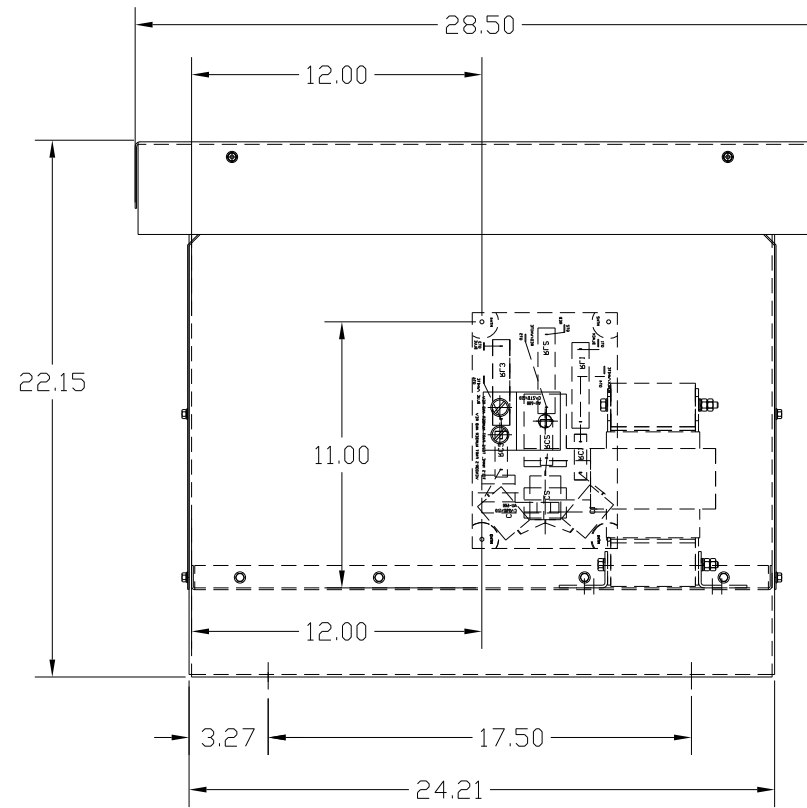

SECTION A-A

SPECIFICATIONS:	
AMP.	420
VOLT	240-600
PHASE	3
HZ	60
WEIGHT, LBS.	156
ENCLOSURE	ENCLOSED, 3R
ENCL., COLOR	PEBBLE GRAY

FINISH:
 VENDOR - LILLY POWDER COATINGS, INC.
 PRODUCT CODE - 312E
 COLOR - PEBBLE GRAY
 POWDER TYPE - POLYESTER-POLYURETHANE
 PAINT SUITABLE FOR OUTDOOR APPLICATION PER UL TYPE 3R
 AND APPLIED PER A UL ACCEPTED DTVV2 COATING PROGRAM.

CUSTOMER IS RESPONSIBLE FOR INSTALLATION TO
 MEET ALL NATIONAL AND LOCAL ELECTRICAL CODES.

				TOLERANCES (EXCEPT AS NOTED)	 7878 N. 86th STREET MILWAUKEE, WI 53224
				DECIMAL	
				.XX ± .02	
				.XXX ± .01	
				FRACTIONAL	V1K420A03 OUTPUT FILTER 420 AMP, 480/3/60, ENCL., 3R
				± 1/32	
				ANGULAR	DRN. BY RJC
				± 1/2°	DATE 5/20/10
NO	REVISION	DATE	BY		DWG. NO. 104237DG
					SCALE --
					APRVD. B
					SHT. 1 OF 1