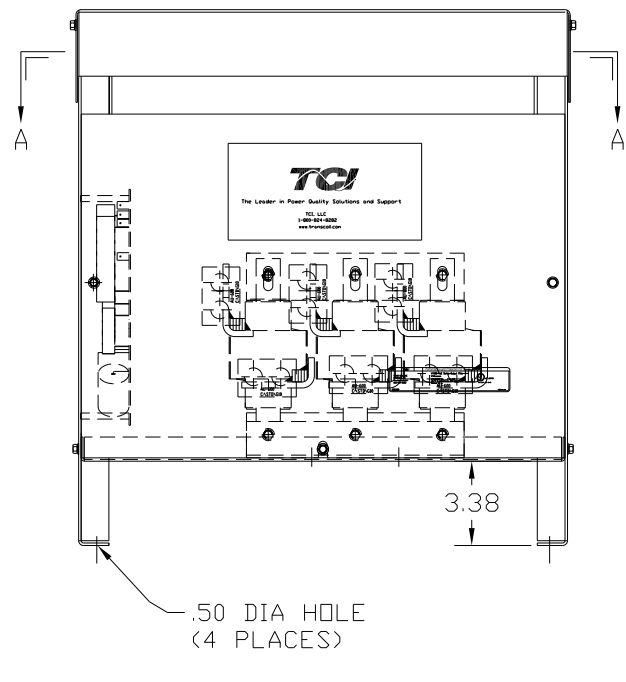

SECTION A-A

SPECIFICATIONS:	
AMP.	420
VOLT	240-600
PHASE	3
HZ	60
WEIGHT, LBS.	156
ENCLOSURE	ENCLOSED, 3R
ENCL., COLOR	PEBBLE GRAY

FINISH:
 VENDOR - LILLY POWDER COATINGS, INC.
 PRODUCT CODE - 312E
 COLOR - PEBBLE GRAY
 POWDER TYPE - POLYESTER-POLYURETHANE
 PAINT SUITABLE FOR OUTDOOR APPLICATION PER UL TYPE 3R
 AND APPLIED PER A UL ACCEPTED DTVV2 COATING PROGRAM.

CUSTOMER IS RESPONSIBLE FOR INSTALLATION TO
 MEET ALL NATIONAL AND LOCAL ELECTRICAL CODES.

				TOLERANCES (EXCEPT AS NOTED)	 7878 N. 86th STREET MILWAUKEE, WI 53224
				DECIMAL	
				.XX ± .02	
				.XXX ± .01	
				FRACTIONAL	V1K420A03 OUTPUT FILTER 420 AMP, 480/3/60, ENCL., 3R
				± 1/32	
				ANGULAR	DRN. BY RJC
				± 1/2°	DATE 5/20/10
NO	REVISION	DATE	BY		DWG. NO. 104237DG
					SCALE --
					APRVD. B
					SHT. 1 OF 1