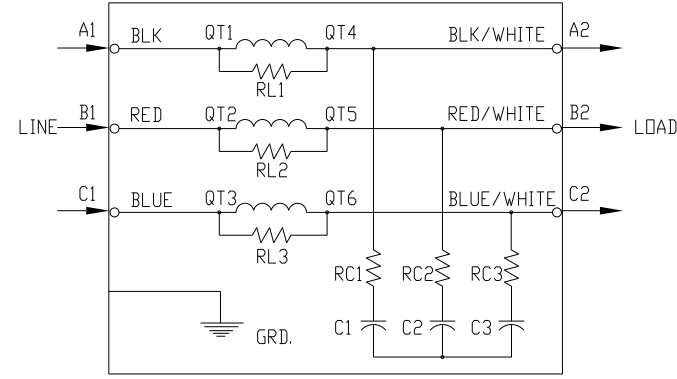

SECTION A-A

SPECIFICATIONS:	
AMP.	420
VOLT	240-600
PHASE	3
HZ	60
WEIGHT, LBS.	156
ENCLOSURE	ENCLOSED, 3R
ENCL., COLOR	PEBBLE GRAY

FINISH:
 VENDOR - LILLY POWDER COATINGS, INC.
 PRODUCT CODE - 312E
 COLOR - PEBBLE GRAY
 POWDER TYPE - POLYESTER-POLYURETHANE
 PAINT SUITABLE FOR OUTDOOR APPLICATION PER UL TYPE 3R
 AND APPLIED PER A UL ACCEPTED DTVV2 COATING PROGRAM.

CUSTOMER IS RESPONSIBLE FOR INSTALLATION TO
 MEET ALL NATIONAL AND LOCAL ELECTRICAL CODES.

				TOLERANCES (EXCEPT AS NOTED)	 7878 N. 86th STREET MILWAUKEE, WI 53224
				DECIMAL	
				.XX ± .02	
				.XXX ± .01	
				FRACTIONAL	V1K420A03 OUTPUT FILTER 420 AMP, 480/3/60, ENCL., 3R
				± 1/32	
				ANGULAR	DRN. BY RJC
				± 1/2°	DATE 5/20/10
NO	REVISION	DATE	BY		DWG. NO. 104237DG
					SCALE --
					APRVD. B
					SHT. 1 OF 1