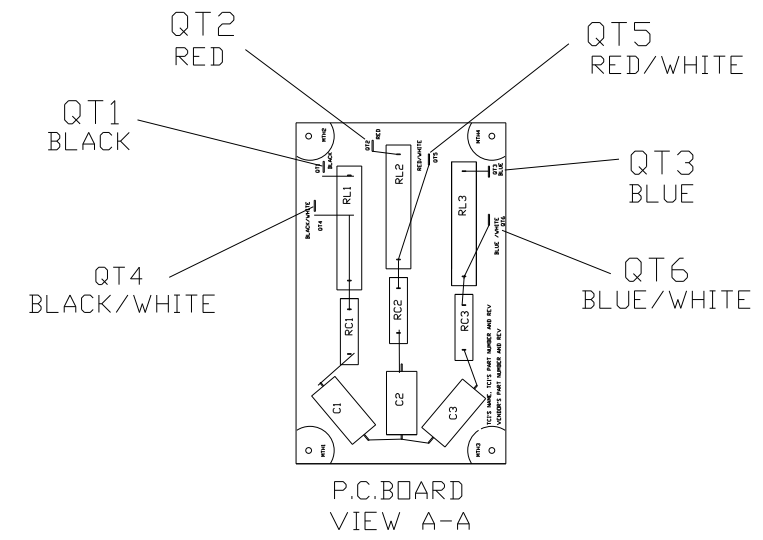

SECTION A-A

P.C. BOARD VIEW A-A

SPECIFICATIONS:	
AMP.	362
VOLT	240-600
PHASE	3
HZ	60
WEIGHT, LBS.	109
ENCLOSURE	ENCLOSED, 3R
ENCL., COLOR	PEBBLE GRAY

FINISH:
 VENDOR - LILLY POWDER COATINGS, INC.
 PRODUCT CODE - 312E
 COLOR - PEBBLE GRAY
 POWDER TYPE - POLYESTER-POLYURETHANE
 PAINT SUITABLE FOR OUTDOOR APPLICATION PER UL TYPE 3R
 AND APPLIED PER A UL ACCEPTED DTVV2 COATING PROGRAM.

CUSTOMER IS RESPONSIBLE FOR INSTALLATION TO MEET ALL NATIONAL AND LOCAL ELECTRICAL CODES.

NO	REVISION	DATE	BY

TOLERANCES (EXCEPT AS NOTED) DECIMAL
.XX ± .02
.XXX ± .01
FRACTIONAL ± 1/32
ANGULAR ± 1/2°

TCI 7878 N. 86th STREET
MILWAUKEE, WI 53224

V1K362A03 OUTPUT FILTER
362 AMP, 480/3/60, ENCL., 3R

DRN. BY RJC	DATE 5/20/10	DWG. NO. 104236DG
SCALE --	APRVD.	B

SHT. 1 OF 1