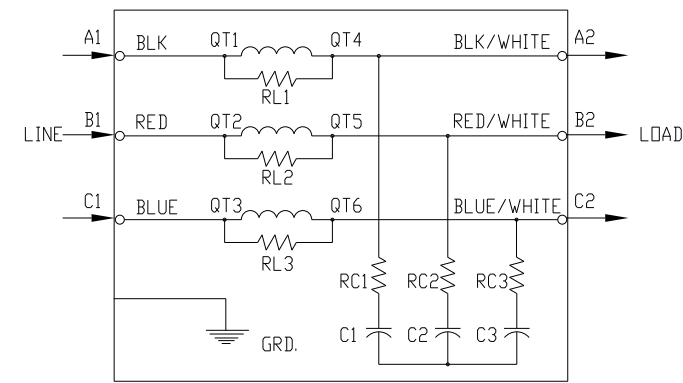

SECTION A-A

P.C. BOARD VIEW A-A

SPECIFICATIONS:	
AMP.	362
VOLT	240-600
PHASE	3
HZ	60
WEIGHT, LBS.	109
ENCLOSURE	ENCLOSED, 3R
ENCL., COLOR	PEBBLE GRAY

FINISH:
 VENDOR - LILLY POWDER COATINGS, INC.
 PRODUCT CODE - 312E
 COLOR - PEBBLE GRAY
 POWDER TYPE - POLYESTER-POLYURETHANE
 PAINT SUITABLE FOR OUTDOOR APPLICATION PER UL TYPE 3R
 AND APPLIED PER A UL ACCEPTED DTVV2 COATING PROGRAM.

V1K362A03 OUTPUT FILTER
362 AMP, 480/3/60, ENCL., 3R

DRN. BY RJC	DATE 5/20/10	DWG. NO. 104236DG
SCALE --	APRVD.	B

SHT. 1 OF 1