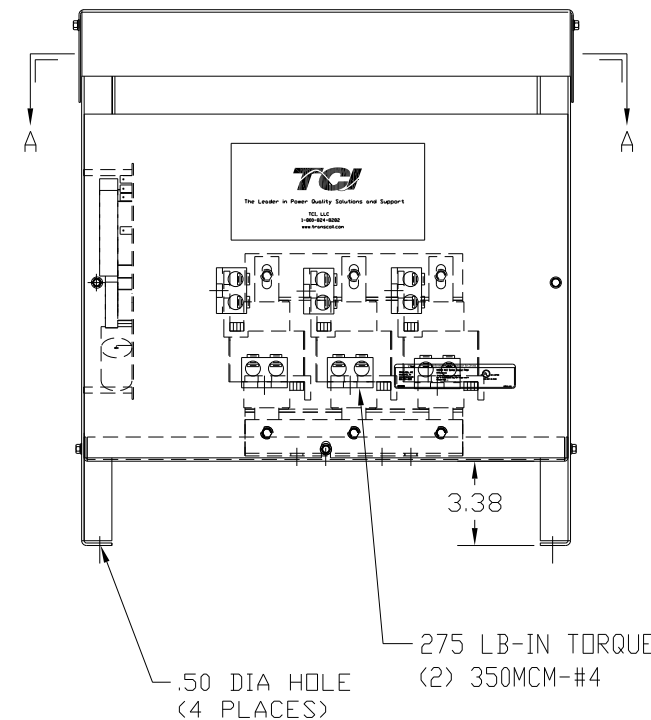

SECTION A-A

P.C. BOARD VIEW A-A

SPECIFICATIONS:	
AMP.	362
VOLT	240-600
PHASE	3
HZ	60
WEIGHT, LBS.	109
ENCLOSURE	ENCLOSED, 3R
ENCL., COLOR	PEBBLE GRAY

FINISH:
 VENDOR - LILLY POWDER COATINGS, INC.
 PRODUCT CODE - 312E
 COLOR - PEBBLE GRAY
 POWDER TYPE - POLYESTER-POLYURETHANE
 PAINT SUITABLE FOR OUTDOOR APPLICATION PER UL TYPE 3R
 AND APPLIED PER A UL ACCEPTED DTVV2 COATING PROGRAM.

CUSTOMER IS RESPONSIBLE FOR INSTALLATION TO MEET ALL NATIONAL AND LOCAL ELECTRICAL CODES.

NO	REVISION	DATE	BY

TOLERANCES (EXCEPT AS NOTED) DECIMAL
.XX ± .02
.XXX ± .01
FRACTIONAL ± 1/32
ANGULAR ± 1/2°

TCI 7878 N. 86th STREET
MILWAUKEE, WI 53224

V1K362A03 OUTPUT FILTER
362 AMP, 480/3/60, ENCL., 3R

DRN. BY RJC	DATE 5/20/10	DWG. NO. 104236DG
SCALE --	APRVD.	B

SHT. 1 OF 1