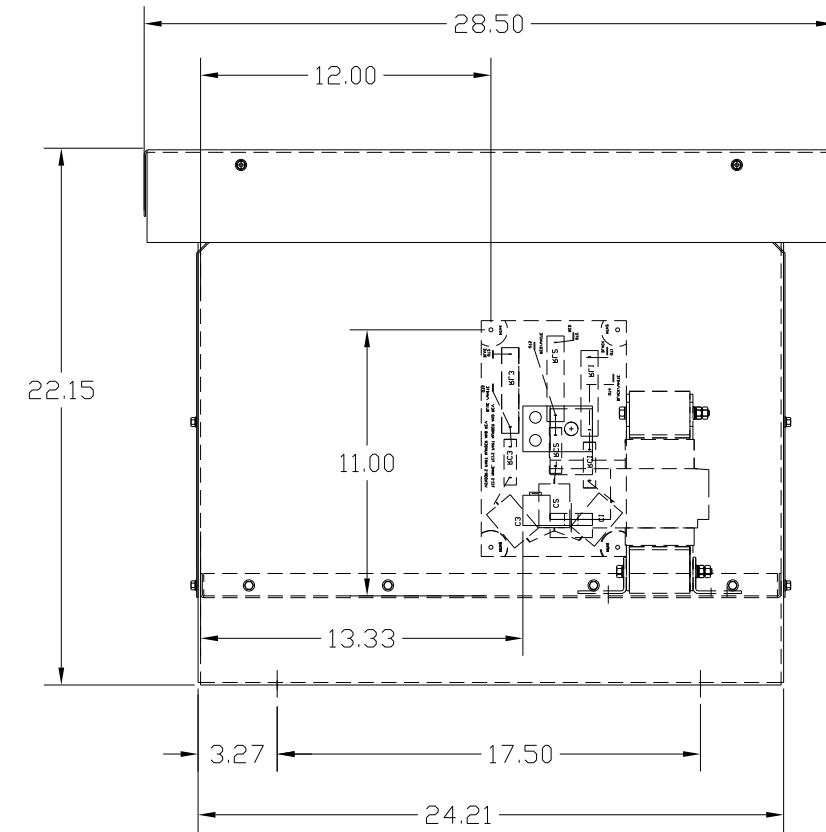

SECTION A-A

P.C. BOARD VIEW A-A

SPECIFICATIONS:	
AMP.	362
VOLT	240-600
PHASE	3
HZ	60
WEIGHT, LBS.	109
ENCLOSURE	ENCLOSED, 3R
ENCL., COLOR	PEBBLE GRAY

FINISH:
 VENDOR - LILLY POWDER COATINGS, INC.
 PRODUCT CODE - 312E
 COLOR - PEBBLE GRAY
 POWDER TYPE - POLYESTER-POLYURETHANE
 PAINT SUITABLE FOR OUTDOOR APPLICATION PER UL TYPE 3R
 AND APPLIED PER A UL ACCEPTED DTVV2 COATING PROGRAM.

CUSTOMER IS RESPONSIBLE FOR INSTALLATION TO MEET ALL NATIONAL AND LOCAL ELECTRICAL CODES.

NO	REVISION	DATE	BY

TOLERANCES (EXCEPT AS NOTED) DECIMAL
.XX ± .02
.XXX ± .01
FRACTIONAL ± 1/32
ANGULAR ± 1/2°

TCI 7878 N. 86th STREET
MILWAUKEE, WI 53224

V1K362A03 OUTPUT FILTER
362 AMP, 480/3/60, ENCL., 3R

DRN. BY RJC	DATE 5/20/10	DWG. NO. 104236DG
SCALE --	APRVD.	B

SHT. 1 OF 1