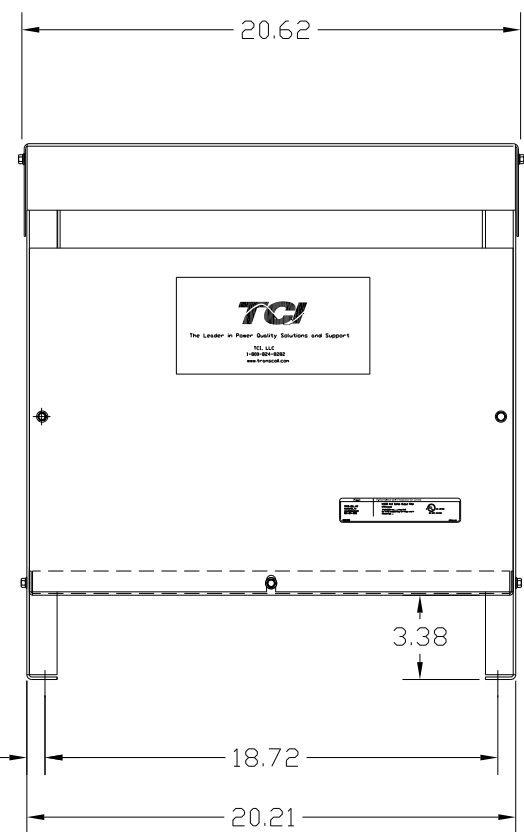

SECTION A-A

P.C. BOARD VIEW A-A

SPECIFICATIONS:	
AMP.	362
VOLT	240-600
PHASE	3
HZ	60
WEIGHT, LBS.	109
ENCLOSURE	ENCLOSED, 3R
ENCL., COLOR	PEBBLE GRAY

FINISH:
 VENDOR - LILLY POWDER COATINGS, INC.
 PRODUCT CODE - 312E
 COLOR - PEBBLE GRAY
 POWDER TYPE - POLYESTER-POLYURETHANE
 PAINT SUITABLE FOR OUTDOOR APPLICATION PER UL TYPE 3R
 AND APPLIED PER A UL ACCEPTED DTVV2 COATING PROGRAM.

CUSTOMER IS RESPONSIBLE FOR INSTALLATION TO MEET ALL NATIONAL AND LOCAL ELECTRICAL CODES.

NO	REVISION	DATE	BY

TOLERANCES (EXCEPT AS NOTED) DECIMAL
.XX ± .02
.XXX ± .01
FRACTIONAL ± 1/32
ANGULAR ± 1/2°

TCI 7878 N. 86th STREET
MILWAUKEE, WI 53224

V1K362A03 OUTPUT FILTER
362 AMP, 480/3/60, ENCL., 3R

DRN. BY RJC	DATE 5/20/10	DWG. NO. 104236DG
SCALE --	APRVD.	B

SHT. 1 OF 1