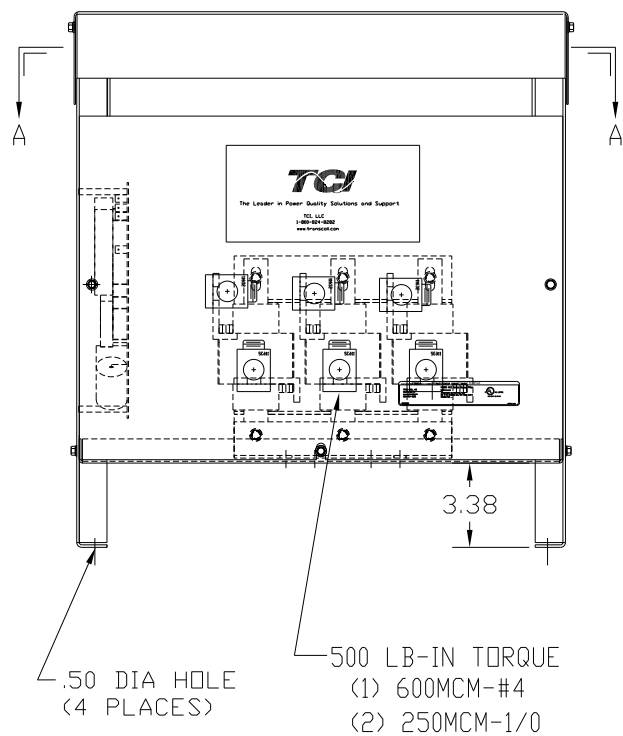

SECTION A-A

SPECIFICATIONS:	
AMP.	305
VOLT	240-600
PHASE	3
HZ	60
WEIGHT, LBS.	109
ENCLOSURE	ENCLOSED, 3R
ENCL., COLOR	PEBBLE GRAY

FINISH:
 VENDOR - LILLY POWDER COATINGS, INC.
 PRODUCT CODE - 312E
 COLOR - PEBBLE GRAY
 POWDER TYPE - POLYESTER-POLYURETHANE
 PAINT SUITABLE FOR OUTDOOR APPLICATION PER UL TYPE 3R
 AND APPLIED PER A UL ACCEPTED DTVV2 COATING PROGRAM.

CUSTOMER IS RESPONSIBLE FOR INSTALLATION TO MEET ALL NATIONAL AND LOCAL ELECTRICAL CODES.

NO	REVISION	DATE	BY	TOLERANCES (EXCEPT AS NOTED) DECIMAL .XX ± .02 .XXX ± .01 FRACTIONAL ± 1/32 ANGULAR ± 1/2°	DRN. BY RJC SCALE --	DATE APRVD.	DWG. NO. 104235DG SHT. 1 OF 1
							 7878 N. 86th STREET MILWAUKEE, WI 53224 V1K305A03 OUTPUT FILTER 305 AMP, 480/3/60, ENCL., 3R