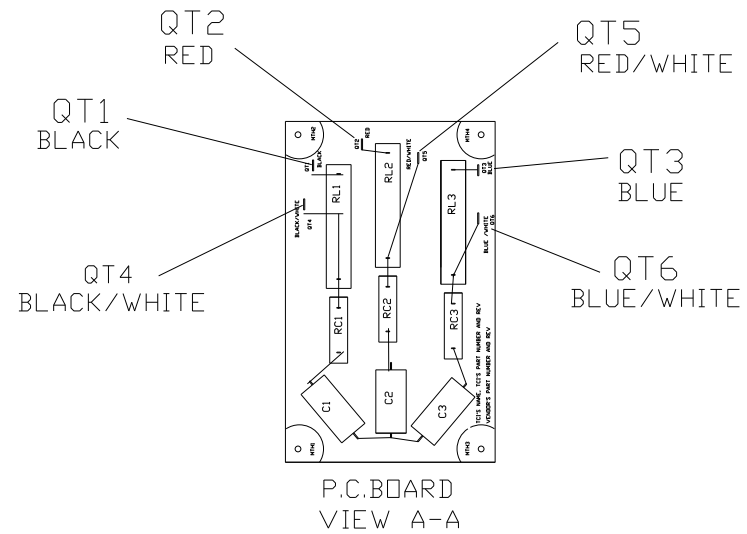

SECTION A-A

SPECIFICATIONS:	
AMP.	305
VOLT	240-600
PHASE	3
HZ	60
WEIGHT, LBS.	109
ENCLOSURE	ENCLOSED, 3R
ENCL., COLOR	PEBBLE GRAY

FINISH:
 VENDOR - LILLY POWDER COATINGS, INC.
 PRODUCT CODE - 312E
 COLOR - PEBBLE GRAY
 POWDER TYPE - POLYESTER-POLYURETHANE
 PAINT SUITABLE FOR OUTDOOR APPLICATION PER UL TYPE 3R
 AND APPLIED PER A UL ACCEPTED DTVV2 COATING PROGRAM.

CUSTOMER IS RESPONSIBLE FOR INSTALLATION TO MEET ALL NATIONAL AND LOCAL ELECTRICAL CODES.

NO	REVISION	DATE	BY	TOLERANCES (EXCEPT AS NOTED) DECIMAL .XX ± .02 .XXX ± .01 FRACTIONAL ± 1/32 ANGULAR ± 1/2°	DRN. BY RJC SCALE --	DATE APRVD.	DWG. NO. 104235DG SHT. 1 OF 1
							 7878 N. 86th STREET MILWAUKEE, WI 53224 V1K305A03 OUTPUT FILTER 305 AMP, 480/3/60, ENCL., 3R