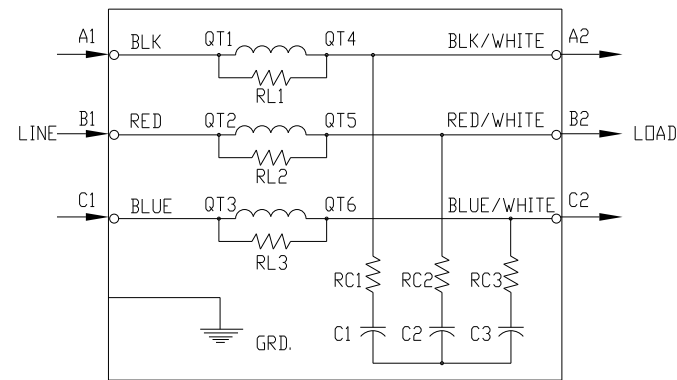

SECTION A-A

SPECIFICATIONS:	
AMP.	305
VOLT	240-600
PHASE	3
HZ	60
WEIGHT, LBS.	109
ENCLOSURE	ENCLOSED, 3R
ENCL., COLOR	PEBBLE GRAY

FINISH:
 VENDOR - LILLY POWDER COATINGS, INC.
 PRODUCT CODE - 312E
 COLOR - PEBBLE GRAY
 POWDER TYPE - POLYESTER-POLYURETHANE
 PAINT SUITABLE FOR OUTDOOR APPLICATION PER UL TYPE 3R
 AND APPLIED PER A UL ACCEPTED DTVV2 COATING PROGRAM.

CUSTOMER IS RESPONSIBLE FOR INSTALLATION TO MEET ALL NATIONAL AND LOCAL ELECTRICAL CODES.

NO	REVISION	DATE	BY	TOLERANCES (EXCEPT AS NOTED) DECIMAL .XX ± .02 .XXX ± .01 FRACTIONAL ± 1/32 ANGULAR ± 1/2°	DRN. BY RJC SCALE --	DATE APRVD.	DWG. NO. 104235DG SHT. 1 OF 1
							 7878 N. 86th STREET MILWAUKEE, WI 53224 V1K305A03 OUTPUT FILTER 305 AMP, 480/3/60, ENCL., 3R