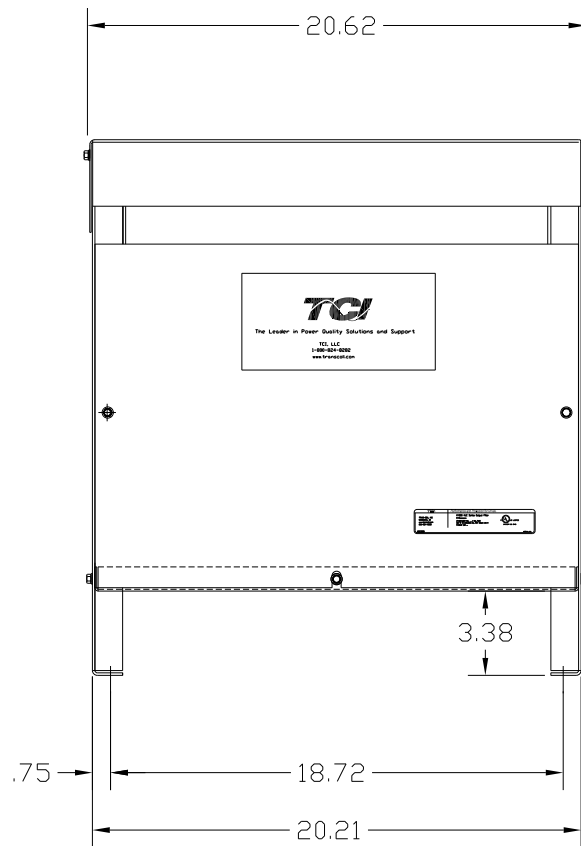

SECTION A-A

SPECIFICATIONS:	
AMP.	305
VOLT	240-600
PHASE	3
HZ	60
WEIGHT, LBS.	109
ENCLOSURE	ENCLOSED, 3R
ENCL., COLOR	PEBBLE GRAY

FINISH:
 VENDOR - LILLY POWDER COATINGS, INC.
 PRODUCT CODE - 312E
 COLOR - PEBBLE GRAY
 POWDER TYPE - POLYESTER-POLYURETHANE
 PAINT SUITABLE FOR OUTDOOR APPLICATION PER UL TYPE 3R
 AND APPLIED PER A UL ACCEPTED DTVV2 COATING PROGRAM.

CUSTOMER IS RESPONSIBLE FOR INSTALLATION TO MEET ALL NATIONAL AND LOCAL ELECTRICAL CODES.

NO	REVISION	DATE	BY	TOLERANCES (EXCEPT AS NOTED) DECIMAL .XX ± .02 .XXX ± .01 FRACTIONAL ± 1/32 ANGULAR ± 1/2°	DRN. BY RJC SCALE --	DATE APRVD.	DWG. NO. 104235DG SHT. 1 OF 1
							 7878 N. 86th STREET MILWAUKEE, WI 53224 V1K305A03 OUTPUT FILTER 305 AMP, 480/3/60, ENCL., 3R