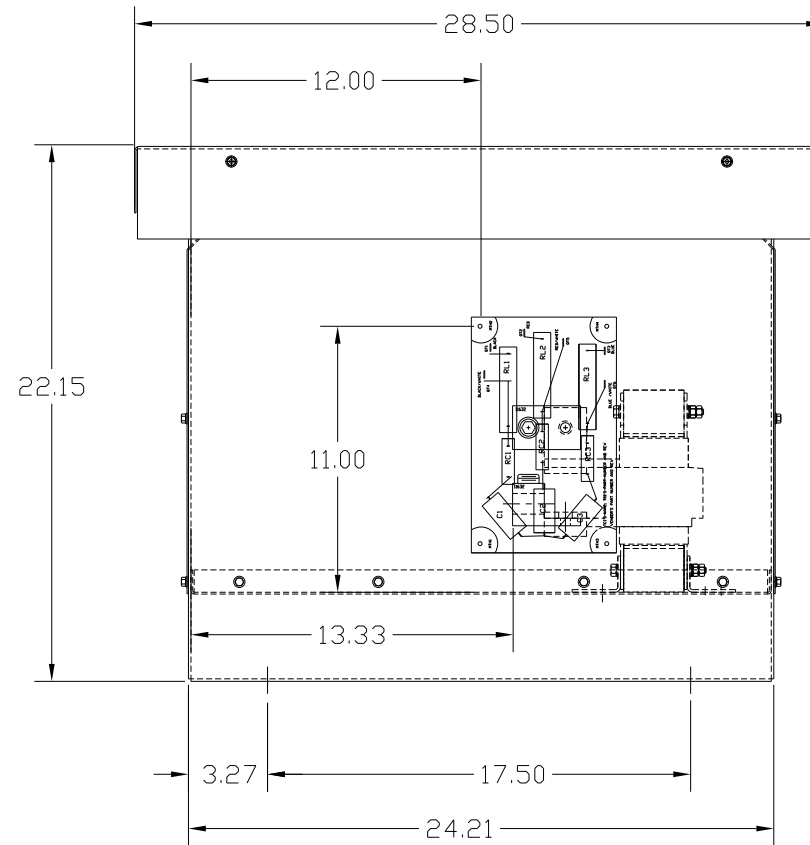

SECTION A-A

SPECIFICATIONS:	
AMP.	305
VOLT	240-600
PHASE	3
HZ	60
WEIGHT, LBS.	109
ENCLOSURE	ENCLOSED, 3R
ENCL., COLOR	PEBBLE GRAY

FINISH:
 VENDOR - LILLY POWDER COATINGS, INC.
 PRODUCT CODE - 312E
 COLOR - PEBBLE GRAY
 POWDER TYPE - POLYESTER-POLYURETHANE
 PAINT SUITABLE FOR OUTDOOR APPLICATION PER UL TYPE 3R
 AND APPLIED PER A UL ACCEPTED DTVV2 COATING PROGRAM.

CUSTOMER IS RESPONSIBLE FOR INSTALLATION TO MEET ALL NATIONAL AND LOCAL ELECTRICAL CODES.

NO	REVISION	DATE	BY	TOLERANCES (EXCEPT AS NOTED) DECIMAL .XX ± .02 .XXX ± .01 FRACTIONAL ± 1/32 ANGULAR ± 1/2°	DRN. BY RJC SCALE --	DATE APRVD.	DWG. NO. 104235DG SHT. 1 OF 1
							 7878 N. 86th STREET MILWAUKEE, WI 53224 V1K305A03 OUTPUT FILTER 305 AMP, 480/3/60, ENCL., 3R