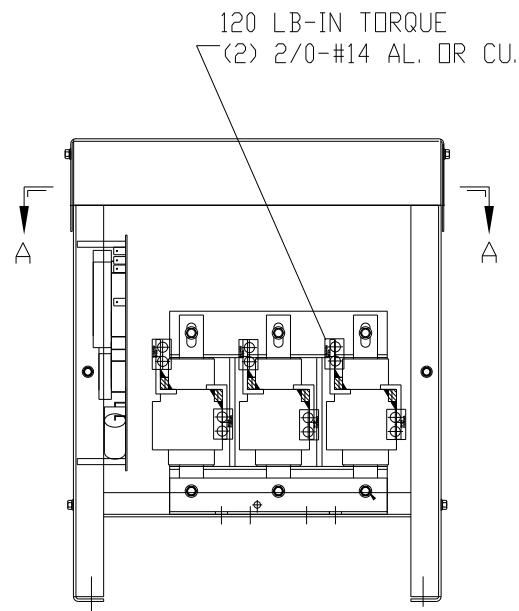

SECTION A-A

SPECIFICATIONS:	
AMP.	250
VOLT	240-600
PHASE	3
HZ	60
WEIGHT, LBS.	99
ENCLOSURE	ENCLOSED, 3R
ENCL., COLOR	PEBBLE GRAY

P.C. BOARD VIEW A-A

FINISH:
 VENDOR - LILLY POWDER COATINGS, INC.
 PRODUCT CODE - 312E
 COLOR - PEBBLE GRAY
 POWDER TYPE - POLYESTER-POLYURETHANE
 PAINT SUITABLE FOR OUTDOOR APPLICATION PER UL TYPE 3R
 AND APPLIED PER A UL ACCEPTED DTVV2 COATING PROGRAM.

CUSTOMER IS RESPONSIBLE FOR INSTALLATION TO MEET ALL NATIONAL AND LOCAL ELECTRICAL CODES.

.44 DIA HOLES 4 PLACES.

NO	REVISION	DATE	BY	TOLERANCES (EXCEPT AS NOTED)	 7878 N. 86th STREET MILWAUKEE, WI 53224 V1K250A03 OUTPUT FILTER 250 AMP, 480/3/60, ENCL.,3R	DRN. BY	DATE	DWG. NO.	
				DECIMAL		.XX ± .02 .XXX ± .01	RJC	6/18/10	B 104234DG
				FRACTIONAL		± 1/32			
				ANGULAR		± 1/2°			
							SCALE --	APRVD.	SHT. 1 OF 1