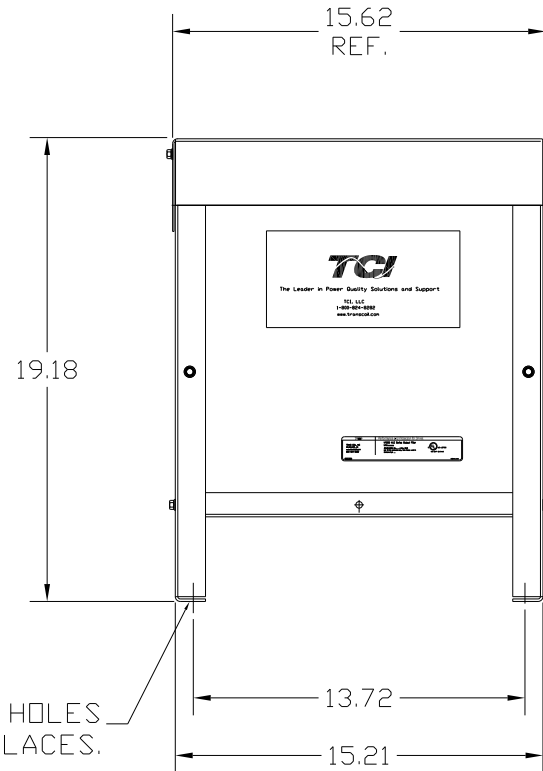

SECTION A-A

SPECIFICATIONS:	
AMP.	250
VOLT	240-600
PHASE	3
HZ	60
WEIGHT, LBS.	99
ENCLOSURE	ENCLOSED, 3R
ENCL., COLOR	PEBBLE GRAY

P.C. BOARD VIEW A-A

FINISH:
 VENDOR - LILLY POWDER COATINGS, INC.
 PRODUCT CODE - 312E
 COLOR - PEBBLE GRAY
 POWDER TYPE - POLYESTER-POLYURETHANE
 PAINT SUITABLE FOR OUTDOOR APPLICATION PER UL TYPE 3R
 AND APPLIED PER A UL ACCEPTED DTVV2 COATING PROGRAM.

CUSTOMER IS RESPONSIBLE FOR INSTALLATION TO MEET ALL NATIONAL AND LOCAL ELECTRICAL CODES.

.44 DIA HOLES 4 PLACES.

NO	REVISION	DATE	BY	TOLERANCES (EXCEPT AS NOTED)	 7878 N. 86th STREET MILWAUKEE, WI 53224 V1K250A03 OUTPUT FILTER 250 AMP, 480/3/60, ENCL.,3R	DRN. BY	DATE	DWG. NO.	
				DECIMAL		.XX ± .02 .XXX ± .01	RJC	6/18/10	B 104234DG
				FRACTIONAL		± 1/32			
				ANGULAR		± 1/2°			
							SCALE --	APRVD.	SHT. 1 OF 1