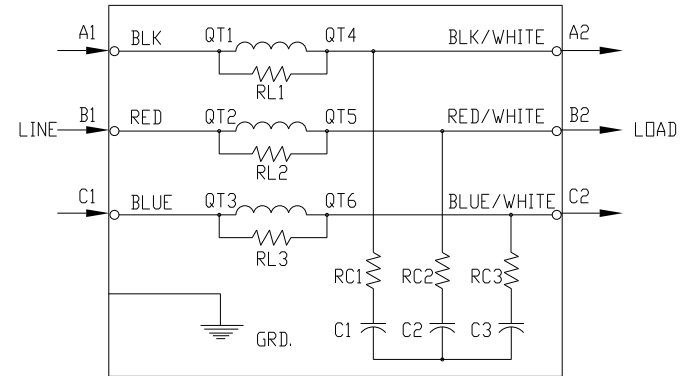

SECTION A-A

SPECIFICATIONS:	
AMP.	250
VOLT	240-600
PHASE	3
HZ	60
WEIGHT, LBS.	99
ENCLOSURE	ENCLOSED, 3R
ENCL., COLOR	PEBBLE GRAY

P.C. BOARD VIEW A-A

FINISH:
 VENDOR - LILLY POWDER COATINGS, INC.
 PRODUCT CODE - 312E
 COLOR - PEBBLE GRAY
 POWDER TYPE - POLYESTER-POLYURETHANE
 PAINT SUITABLE FOR OUTDOOR APPLICATION PER UL TYPE 3R
 AND APPLIED PER A UL ACCEPTED DTVV2 COATING PROGRAM.

CUSTOMER IS RESPONSIBLE FOR INSTALLATION TO MEET ALL NATIONAL AND LOCAL ELECTRICAL CODES.

.44 DIA HOLES 4 PLACES.

NO	REVISION	DATE	BY	TOLERANCES (EXCEPT AS NOTED)	 7878 N. 86th STREET MILWAUKEE, WI 53224 V1K250A03 OUTPUT FILTER 250 AMP, 480/3/60, ENCL.,3R	DRN. BY	DATE	DWG. NO.	
				DECIMAL		.XX ± .02 .XXX ± .01	RJC	6/18/10	B 104234DG
				FRACTIONAL		± 1/32			
				ANGULAR		± 1/2°			
							SCALE --	APRVD.	SHT. 1 OF 1