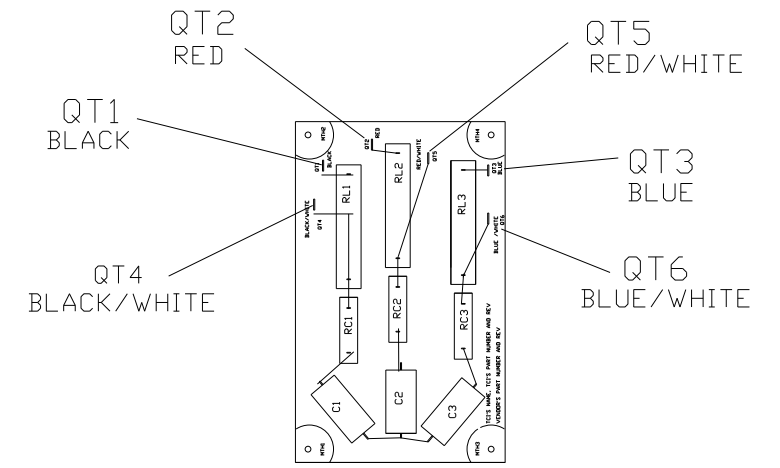

SECTION A-A

SPECIFICATIONS:	
AMP.	250
VOLT	240-600
PHASE	3
HZ	60
WEIGHT, LBS.	99
ENCLOSURE	ENCLOSED, 3R
ENCL., COLOR	PEBBLE GRAY

P.C. BOARD VIEW A-A

FINISH:
 VENDOR - LILLY POWDER COATINGS, INC.
 PRODUCT CODE - 312E
 COLOR - PEBBLE GRAY
 POWDER TYPE - POLYESTER-POLYURETHANE
 PAINT SUITABLE FOR OUTDOOR APPLICATION PER UL TYPE 3R
 AND APPLIED PER A UL ACCEPTED DTVV2 COATING PROGRAM.

CUSTOMER IS RESPONSIBLE FOR INSTALLATION TO MEET ALL NATIONAL AND LOCAL ELECTRICAL CODES.

.44 DIA HOLES 4 PLACES.

NO	REVISION	DATE	BY	TOLERANCES (EXCEPT AS NOTED)	 7878 N. 86th STREET MILWAUKEE, WI 53224 V1K250A03 OUTPUT FILTER 250 AMP, 480/3/60, ENCL.,3R	DRN. BY	DATE	DWG. NO.	
				DECIMAL		.XX ± .02 .XXX ± .01	RJC	6/18/10	B 104234DG
				FRACTIONAL		± 1/32			
				ANGULAR		± 1/2°			
							SCALE --	APRVD.	SHT. 1 OF 1