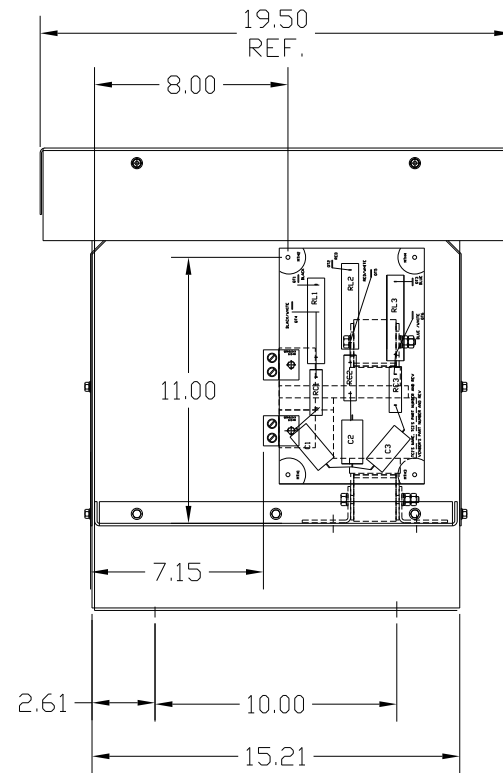

SECTION A-A

SPECIFICATIONS:	
AMP.	250
VOLT	240-600
PHASE	3
HZ	60
WEIGHT, LBS.	99
ENCLOSURE	ENCLOSED, 3R
ENCL., COLOR	PEBBLE GRAY

P.C. BOARD VIEW A-A

FINISH:
 VENDOR - LILLY POWDER COATINGS, INC.
 PRODUCT CODE - 312E
 COLOR - PEBBLE GRAY
 POWDER TYPE - POLYESTER-POLYURETHANE
 PAINT SUITABLE FOR OUTDOOR APPLICATION PER UL TYPE 3R
 AND APPLIED PER A UL ACCEPTED DTVV2 COATING PROGRAM.

CUSTOMER IS RESPONSIBLE FOR INSTALLATION TO MEET ALL NATIONAL AND LOCAL ELECTRICAL CODES.

.44 DIA HOLES 4 PLACES.

NO	REVISION	DATE	BY	TOLERANCES (EXCEPT AS NOTED)	 7878 N. 86th STREET MILWAUKEE, WI 53224 V1K250A03 OUTPUT FILTER 250 AMP, 480/3/60, ENCL.,3R	DRN. BY	DATE	DWG. NO.	
				DECIMAL		.XX ± .02 .XXX ± .01	RJC	6/18/10	B 104234DG
				FRACTIONAL		± 1/32			
				ANGULAR		± 1/2°			
							SCALE --	APRVD.	SHT. 1 OF 1