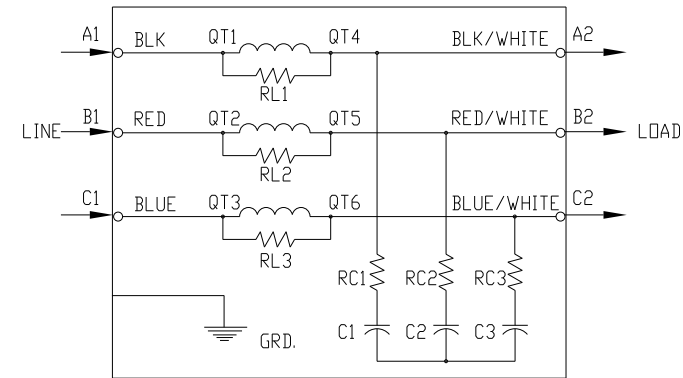

SECTION A-A

SPECIFICATIONS:	
AMP.	200
VOLT	240-600
PHASE	3
HZ	60
WEIGHT, LBS.	99
ENCLOSURE	ENCLOSED, 3R
ENCL., COLOR	PEBBLE GRAY

120 LB-IN TORQUE  
(2) 2/0-#14 AL. OR CU.

.44 DIA HOLES  
4 PLACES.

FINISH:  
 VENDOR - LILLY POWDER COATINGS, INC.  
 PRODUCT CODE - 312E  
 COLOR - PEBBLE GRAY  
 POWDER TYPE - POLYESTER-POLYURETHANE  
 PAINT SUITABLE FOR OUTDOOR APPLICATION PER UL TYPE 3R  
 AND APPLIED PER A UL ACCEPTED DTVV2 COATING PROGRAM.

CUSTOMER IS RESPONSIBLE FOR INSTALLATION TO  
 MEET ALL NATIONAL AND LOCAL ELECTRICAL CODES.

				TOLERANCES (EXCEPT AS NOTED)	 7878 N. 86th STREET MILWAUKEE, WI 53224
				DECIMAL	
				.XX ± .02	V1K200A03 OUTPUT FILTER 200 AMP, 480/3/60, ENCL.,3R
				.XXX ± .01	
				FRACTIONAL ± 1/32	
				ANGULAR ± 1/2°	DRN. BY <b>RJC</b> DATE <b>5/20/10</b> DWG. NO. <b>104233DG</b> SCALE --      APRVD. <b>B</b>
NO	REVISION	DATE	BY		SHT. 1 OF 1