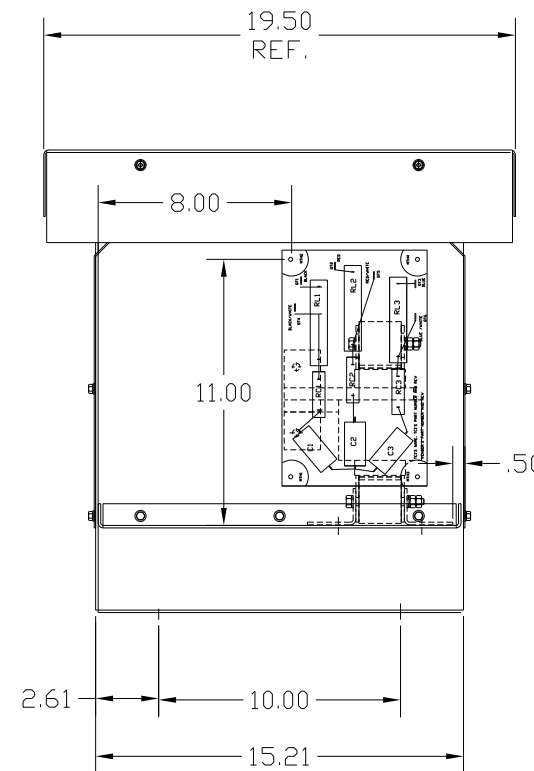

SECTION A-A

SPECIFICATIONS:	
AMP.	200
VOLT	240-600
PHASE	3
HZ	60
WEIGHT, LBS.	99
ENCLOSURE	ENCLOSED, 3R
ENCL., COLOR	PEBBLE GRAY

120 LB-IN TORQUE  
(2) 2/0-#14 AL. OR CU.

.44 DIA HOLES  
4 PLACES.

FINISH:  
 VENDOR - LILLY POWDER COATINGS, INC.  
 PRODUCT CODE - 312E  
 COLOR - PEBBLE GRAY  
 POWDER TYPE - POLYESTER-POLYURETHANE  
 PAINT SUITABLE FOR OUTDOOR APPLICATION PER UL TYPE 3R  
 AND APPLIED PER A UL ACCEPTED DTVV2 COATING PROGRAM.

CUSTOMER IS RESPONSIBLE FOR INSTALLATION TO  
 MEET ALL NATIONAL AND LOCAL ELECTRICAL CODES.

				TOLERANCES (EXCEPT AS NOTED)	 7878 N. 86th STREET MILWAUKEE, WI 53224
				DECIMAL	
				.XX ± .02	V1K200A03 OUTPUT FILTER 200 AMP, 480/3/60, ENCL.,3R
				.XXX ± .01	
				FRACTIONAL ± 1/32	
				ANGULAR ± 1/2°	DRN. BY <b>RJC</b> DATE <b>5/20/10</b> DWG. NO. <b>104233DG</b> SCALE --      APRVD. <b>B</b>
NO	REVISION	DATE	BY		SHT. 1 OF 1