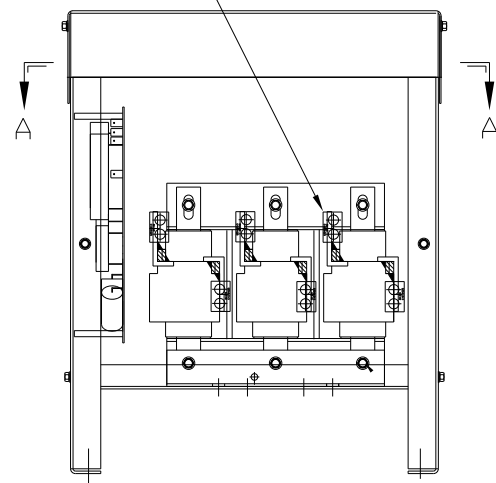

SECTION A-A

SPECIFICATIONS:	
AMP.	200
VOLT	240-600
PHASE	3
HZ	60
WEIGHT, LBS.	99
ENCLOSURE	ENCLOSED, 3R
ENCL., COLOR	PEBBLE GRAY

120 LB-IN TORQUE  
(2) 2/0-#14 AL. OR CU.

.44 DIA HOLES  
4 PLACES.

FINISH:  
 VENDOR - LILLY POWDER COATINGS, INC.  
 PRODUCT CODE - 312E  
 COLOR - PEBBLE GRAY  
 POWDER TYPE - POLYESTER-POLYURETHANE  
 PAINT SUITABLE FOR OUTDOOR APPLICATION PER UL TYPE 3R  
 AND APPLIED PER A UL ACCEPTED DTVV2 COATING PROGRAM.

CUSTOMER IS RESPONSIBLE FOR INSTALLATION TO  
 MEET ALL NATIONAL AND LOCAL ELECTRICAL CODES.

				TOLERANCES (EXCEPT AS NOTED)	 7878 N. 86th STREET MILWAUKEE, WI 53224
				DECIMAL	
				.XX ± .02	V1K200A03 OUTPUT FILTER 200 AMP, 480/3/60, ENCL.,3R
				.XXX ± .01	
				FRACTIONAL ± 1/32	
				ANGULAR ± 1/2°	DRN. BY <b>RJC</b> DATE <b>5/20/10</b> DWG. NO. <b>104233DG</b> SCALE --      APRVD. <b>B</b>
NO	REVISION	DATE	BY		SHT. 1 OF 1