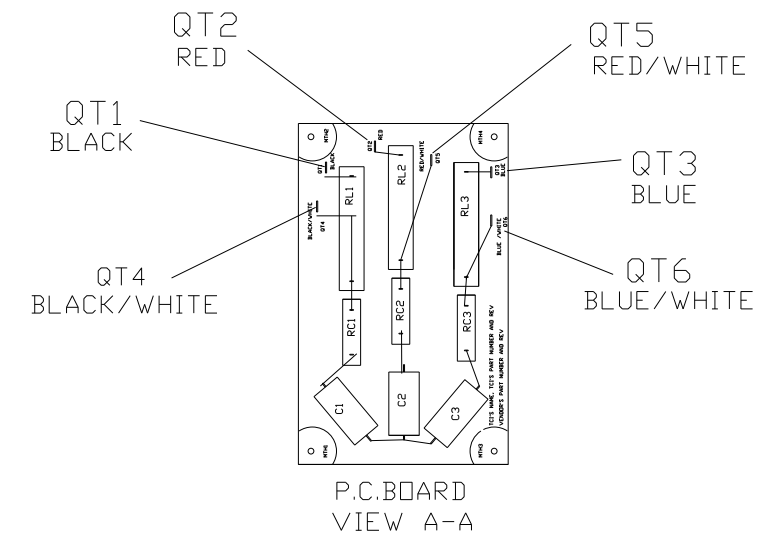

SECTION A-A

SPECIFICATIONS:	
AMP.	200
VOLT	240-600
PHASE	3
HZ	60
WEIGHT, LBS.	99
ENCLOSURE	ENCLOSED, 3R
ENCL., COLOR	PEBBLE GRAY

120 LB-IN TORQUE  
(2) 2/0-#14 AL. OR CU.

.44 DIA HOLES  
4 PLACES.

FINISH:  
 VENDOR - LILLY POWDER COATINGS, INC.  
 PRODUCT CODE - 312E  
 COLOR - PEBBLE GRAY  
 POWDER TYPE - POLYESTER-POLYURETHANE  
 PAINT SUITABLE FOR OUTDOOR APPLICATION PER UL TYPE 3R  
 AND APPLIED PER A UL ACCEPTED DTVV2 COATING PROGRAM.

CUSTOMER IS RESPONSIBLE FOR INSTALLATION TO  
 MEET ALL NATIONAL AND LOCAL ELECTRICAL CODES.

				TOLERANCES (EXCEPT AS NOTED)	 7878 N. 86th STREET MILWAUKEE, WI 53224
				DECIMAL	
				.XX ± .02	V1K200A03 OUTPUT FILTER 200 AMP, 480/3/60, ENCL.,3R
				.XXX ± .01	
				FRACTIONAL ± 1/32	
				ANGULAR ± 1/2°	DRN. BY <b>RJC</b> DATE <b>5/20/10</b> DWG. NO. <b>104233DG</b> SCALE --      APRVD. <b>B</b>
NO	REVISION	DATE	BY		SHT. 1 OF 1