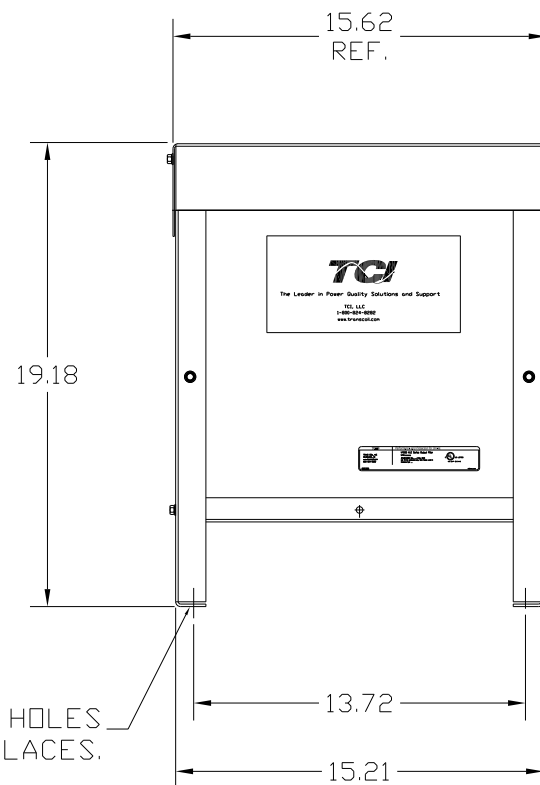

SECTION A-A

SPECIFICATIONS:	
AMP.	200
VOLT	240-600
PHASE	3
HZ	60
WEIGHT, LBS.	99
ENCLOSURE	ENCLOSED, 3R
ENCL., COLOR	PEBBLE GRAY

120 LB-IN TORQUE  
(2) 2/0-#14 AL. OR CU.

.44 DIA HOLES  
4 PLACES.

FINISH:  
 VENDOR - LILLY POWDER COATINGS, INC.  
 PRODUCT CODE - 312E  
 COLOR - PEBBLE GRAY  
 POWDER TYPE - POLYESTER-POLYURETHANE  
 PAINT SUITABLE FOR OUTDOOR APPLICATION PER UL TYPE 3R  
 AND APPLIED PER A UL ACCEPTED DTVV2 COATING PROGRAM.

CUSTOMER IS RESPONSIBLE FOR INSTALLATION TO  
 MEET ALL NATIONAL AND LOCAL ELECTRICAL CODES.

				TOLERANCES (EXCEPT AS NOTED)	 7878 N. 86th STREET MILWAUKEE, WI 53224
				DECIMAL	
				.XX ± .02	V1K200A03 OUTPUT FILTER 200 AMP, 480/3/60, ENCL.,3R
				.XXX ± .01	
				FRACTIONAL ± 1/32	
				ANGULAR ± 1/2°	DRN. BY <b>RJC</b> DATE <b>5/20/10</b> DWG. NO. <b>104233DG</b> SCALE --      APRVD. <b>B</b>
NO	REVISION	DATE	BY		SHT. 1 OF 1