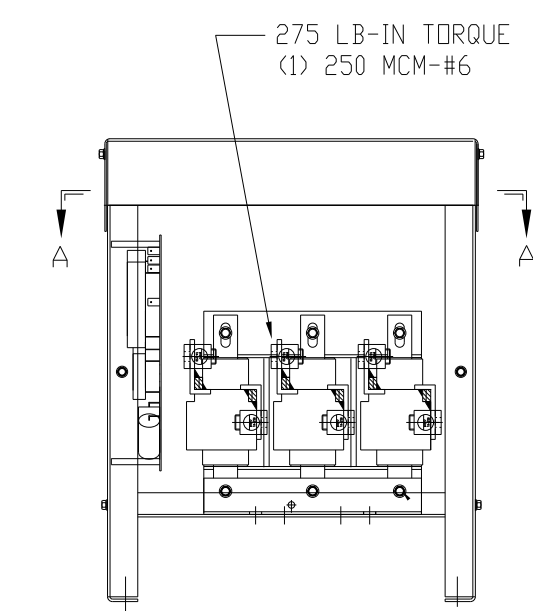

SECTION A-A

SPECIFICATIONS:	
AMP.	160
VOLT	240-600
PHASE	3
HZ	60
WEIGHT, LBS.	99
ENCLOSURE	ENCLOSED, 3R
ENCL., COLOR	PEBBLE GRAY

P.C. BOARD
VIEW A-A

FINISH:
 VENDOR - LILLY POWDER COATINGS, INC.
 PRODUCT CODE - 312E
 COLOR - PEBBLE GRAY
 POWDER TYPE - POLYESTER-POLYURETHANE
 PAINT SUITABLE FOR OUTDOOR APPLICATION PER UL TYPE 3R
 AND APPLIED PER A UL ACCEPTED DTVV2 COATING PROGRAM.

CUSTOMER IS RESPONSIBLE FOR INSTALLATION TO
 MEET ALL NATIONAL AND LOCAL ELECTRICAL CODES.

275 LB-IN TORQUE
 (1) 250 MCM-#6

.44 DIA HOLES
 4 PLACES.

				TOLERANCES (EXCEPT AS NOTED)	 7878 N. 86th STREET MILWAUKEE, WI 53224
				DECIMAL	
				.XX ± .02	V1K160A03 OUTPUT FILTER 160 AMP, 480/3/60, ENCL.,3R
				.XXX ± .01	
				FRACTIONAL ± 1/32	
				ANGULAR ± 1/2°	
NO	REVISION	DATE	BY		DRN. BY RJC DATE 5/20/10 DWG. NO. 104232DG SCALE -- APRVD. B SHT. 1 OF 1