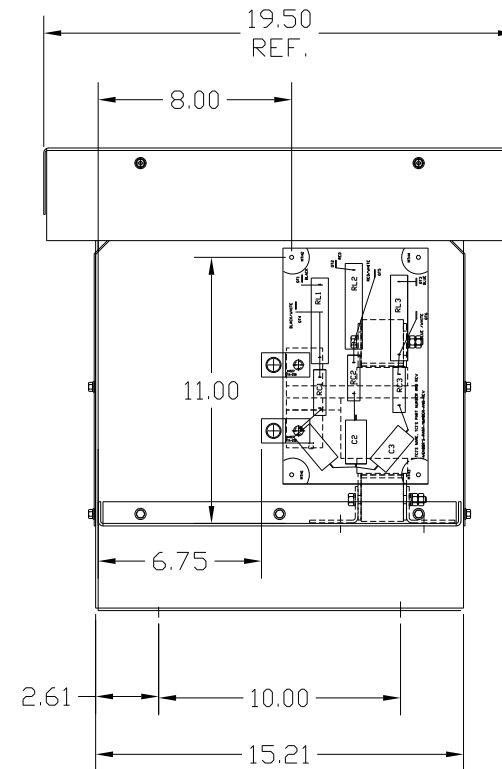

SECTION A-A

SPECIFICATIONS:	
AMP.	160
VOLT	240-600
PHASE	3
HZ	60
WEIGHT, LBS.	99
ENCLOSURE	ENCLOSED, 3R
ENCL., COLOR	PEBBLE GRAY

P.C. BOARD
VIEW A-A

FINISH:
 VENDOR - LILLY POWDER COATINGS, INC.
 PRODUCT CODE - 312E
 COLOR - PEBBLE GRAY
 POWDER TYPE - POLYESTER-POLYURETHANE
 PAINT SUITABLE FOR OUTDOOR APPLICATION PER UL TYPE 3R
 AND APPLIED PER A UL ACCEPTED DTVV2 COATING PROGRAM.

CUSTOMER IS RESPONSIBLE FOR INSTALLATION TO
 MEET ALL NATIONAL AND LOCAL ELECTRICAL CODES.

275 LB-IN TORQUE
 (1) 250 MCM-#6

.44 DIA HOLES
 4 PLACES.

				TOLERANCES (EXCEPT AS NOTED)	 7878 N. 86th STREET MILWAUKEE, WI 53224
				DECIMAL	
				.XX ± .02	V1K160A03 OUTPUT FILTER 160 AMP, 480/3/60, ENCL.,3R
				.XXX ± .01	
				FRACTIONAL ± 1/32	
				ANGULAR ± 1/2°	
NO	REVISION	DATE	BY		DRN. BY RJC DATE 5/20/10 DWG. NO. 104232DG SCALE -- APRVD. B SHT. 1 OF 1