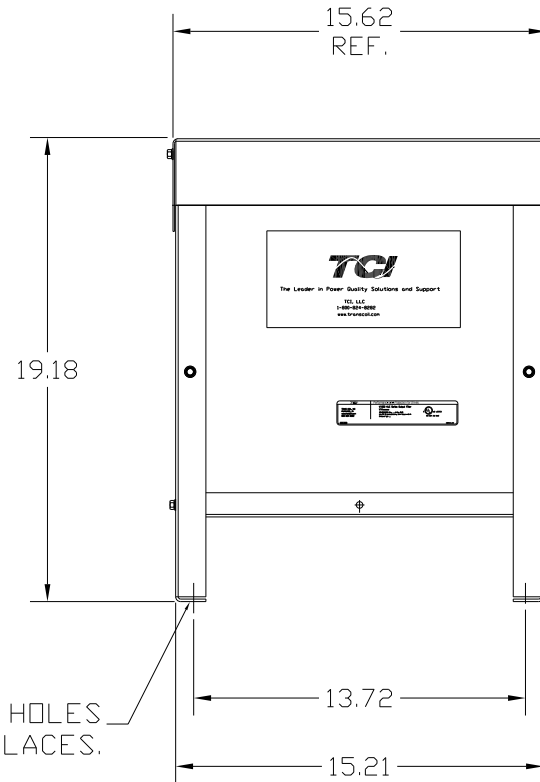

SECTION A-A

SPECIFICATIONS:	
AMP.	160
VOLT	240-600
PHASE	3
HZ	60
WEIGHT, LBS.	99
ENCLOSURE	ENCLOSED, 3R
ENCL., COLOR	PEBBLE GRAY

P.C. BOARD
VIEW A-A

FINISH:
 VENDOR - LILLY POWDER COATINGS, INC.
 PRODUCT CODE - 312E
 COLOR - PEBBLE GRAY
 POWDER TYPE - POLYESTER-POLYURETHANE
 PAINT SUITABLE FOR OUTDOOR APPLICATION PER UL TYPE 3R
 AND APPLIED PER A UL ACCEPTED DTVV2 COATING PROGRAM.

CUSTOMER IS RESPONSIBLE FOR INSTALLATION TO
 MEET ALL NATIONAL AND LOCAL ELECTRICAL CODES.

275 LB-IN TORQUE
 (1) 250 MCM-#6

.44 DIA HOLES
 4 PLACES.

				TOLERANCES (EXCEPT AS NOTED)	 7878 N. 86th STREET MILWAUKEE, WI 53224
				DECIMAL	
				.XX ± .02	V1K160A03 OUTPUT FILTER 160 AMP, 480/3/60, ENCL.,3R
				.XXX ± .01	
				FRACTIONAL ± 1/32	
				ANGULAR ± 1/2°	
NO	REVISION	DATE	BY		DRN. BY RJC DATE 5/20/10 DWG. NO. 104232DG SCALE -- APRVD. B SHT. 1 OF 1