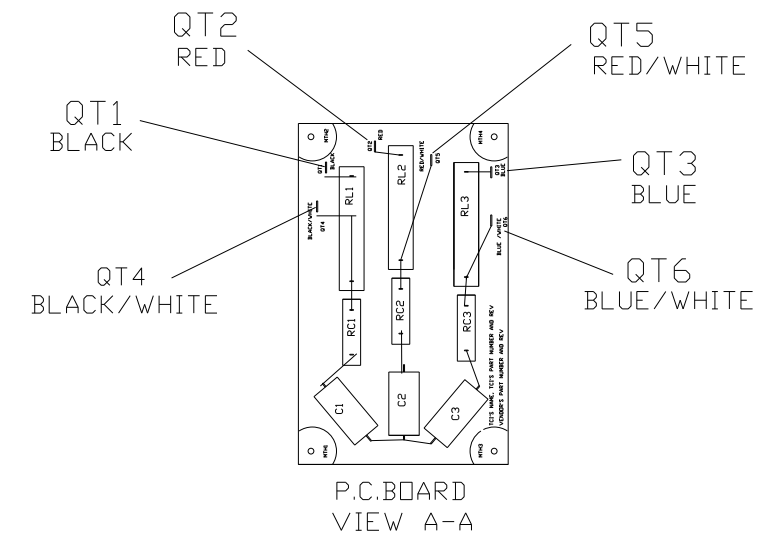

SECTION A-A

SPECIFICATIONS:	
AMP.	160
VOLT	240-600
PHASE	3
HZ	60
WEIGHT, LBS.	99
ENCLOSURE	ENCLOSED, 3R
ENCL., COLOR	PEBBLE GRAY

P.C. BOARD
VIEW A-A

FINISH:
 VENDOR - LILLY POWDER COATINGS, INC.
 PRODUCT CODE - 312E
 COLOR - PEBBLE GRAY
 POWDER TYPE - POLYESTER-POLYURETHANE
 PAINT SUITABLE FOR OUTDOOR APPLICATION PER UL TYPE 3R
 AND APPLIED PER A UL ACCEPTED DTVV2 COATING PROGRAM.

CUSTOMER IS RESPONSIBLE FOR INSTALLATION TO
 MEET ALL NATIONAL AND LOCAL ELECTRICAL CODES.

275 LB-IN TORQUE
 (1) 250 MCM-#6

.44 DIA HOLES
 4 PLACES.

				TOLERANCES (EXCEPT AS NOTED)	 7878 N. 86th STREET MILWAUKEE, WI 53224
				DECIMAL	
				.XX ± .02	V1K160A03 OUTPUT FILTER 160 AMP, 480/3/60, ENCL.,3R
				.XXX ± .01	
				FRACTIONAL ± 1/32	
				ANGULAR ± 1/2°	
NO	REVISION	DATE	BY		DRN. BY RJC DATE 5/20/10 DWG. NO. 104232DG SCALE -- APRVD. B SHT. 1 OF 1