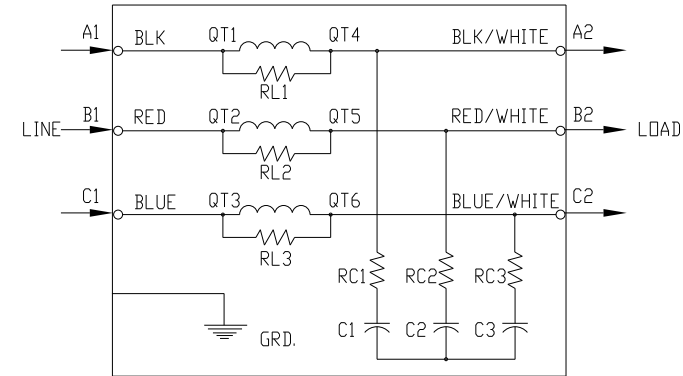

SECTION A-A

SPECIFICATIONS:	
AMP.	160
VOLT	240-600
PHASE	3
HZ	60
WEIGHT, LBS.	99
ENCLOSURE	ENCLOSED, 3R
ENCL., COLOR	PEBBLE GRAY

P.C. BOARD
VIEW A-A

FINISH:
 VENDOR - LILLY POWDER COATINGS, INC.
 PRODUCT CODE - 312E
 COLOR - PEBBLE GRAY
 POWDER TYPE - POLYESTER-POLYURETHANE
 PAINT SUITABLE FOR OUTDOOR APPLICATION PER UL TYPE 3R
 AND APPLIED PER A UL ACCEPTED DTVV2 COATING PROGRAM.

CUSTOMER IS RESPONSIBLE FOR INSTALLATION TO
 MEET ALL NATIONAL AND LOCAL ELECTRICAL CODES.

275 LB-IN TORQUE
 (1) 250 MCM-#6

.44 DIA HOLES
 4 PLACES.

				TOLERANCES (EXCEPT AS NOTED)	 7878 N. 86th STREET MILWAUKEE, WI 53224
				DECIMAL	
				.XX ± .02	V1K160A03 OUTPUT FILTER 160 AMP, 480/3/60, ENCL.,3R
				.XXX ± .01	
				FRACTIONAL ± 1/32	
				ANGULAR ± 1/2°	
NO	REVISION	DATE	BY		DRN. BY RJC DATE 5/20/10 DWG. NO. 104232DG SCALE -- APRVD. B SHT. 1 OF 1