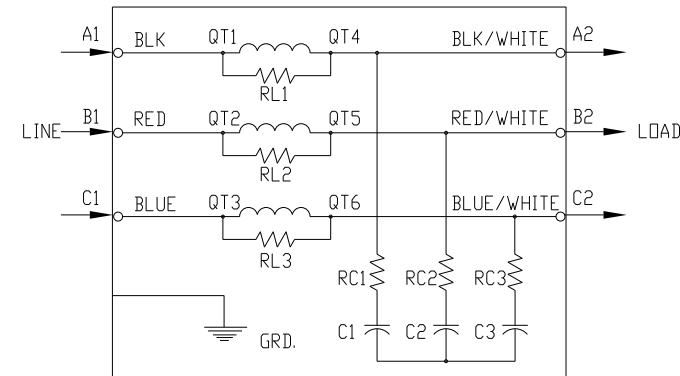

SECTION A-A

SPECIFICATIONS:	
AMP.	110
VOLT	240-600
PHASE	3
HZ	60
WEIGHT, LBS.	74
ENCLOSURE	ENCLOSED, 3R
ENCL., COLOR	PEBBLE GRAY

FINISH:
 VENDOR - LILLY POWDER COATINGS, INC.
 PRODUCT CODE - 312E
 COLOR - PEBBLE GRAY
 POWDER TYPE - POLYESTER-POLYURETHANE
 PAINT SUITABLE FOR OUTDOOR APPLICATION PER UL TYPE 3R
 AND APPLIED PER A UL ACCEPTED DTVV2 COATING PROGRAM.

CUSTOMER IS RESPONSIBLE FOR INSTALLATION TO MEET ALL NATIONAL AND LOCAL ELECTRICAL CODES.

				TOLERANCES (EXCEPT AS NOTED)	 7878 N. 86th STREET MILWAUKEE, WI 53224 V1K110A03 OUTPUT FILTER 110 AMP, 480/3/60, ENCL.,3R
				DECIMAL	
				.XX ± .02	
				.XXX ± .01	
				FRACTIONAL ± 1/32	
				ANGULAR ± 1/2°	DRN. BY RJC DATE 5/20/10 DWG. NO. 104230DG SCALE -- APRVD. B
NO	REVISION	DATE	BY		SHT. 1 OF 1