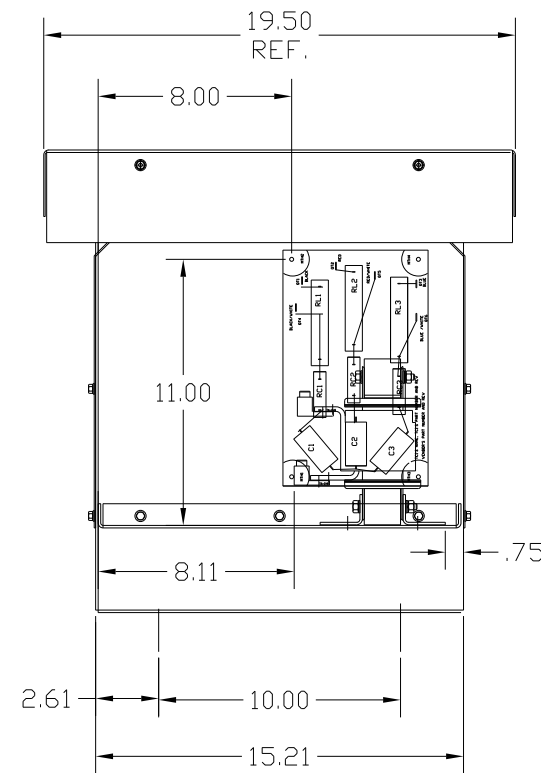

SECTION A-A

SPECIFICATIONS:	
AMP.	110
VOLT	240-600
PHASE	3
HZ	60
WEIGHT, LBS.	74
ENCLOSURE	ENCLOSED, 3R
ENCL., COLOR	PEBBLE GRAY

FINISH:
 VENDOR - LILLY POWDER COATINGS, INC.
 PRODUCT CODE - 312E
 COLOR - PEBBLE GRAY
 POWDER TYPE - POLYESTER-POLYURETHANE
 PAINT SUITABLE FOR OUTDOOR APPLICATION PER UL TYPE 3R
 AND APPLIED PER A UL ACCEPTED DTVV2 COATING PROGRAM.

CUSTOMER IS RESPONSIBLE FOR INSTALLATION TO MEET ALL NATIONAL AND LOCAL ELECTRICAL CODES.

				TOLERANCES (EXCEPT AS NOTED)	 7878 N. 86th STREET MILWAUKEE, WI 53224 V1K110A03 OUTPUT FILTER 110 AMP, 480/3/60, ENCL.,3R
				DECIMAL	
				.XX ± .02	
				.XXX ± .01	
				FRACTIONAL ± 1/32	
				ANGULAR ± 1/2°	DRN. BY RJC DATE 5/20/10 DWG. NO. 104230DG SCALE -- APRVD. B
NO	REVISION	DATE	BY		SHT. 1 OF 1