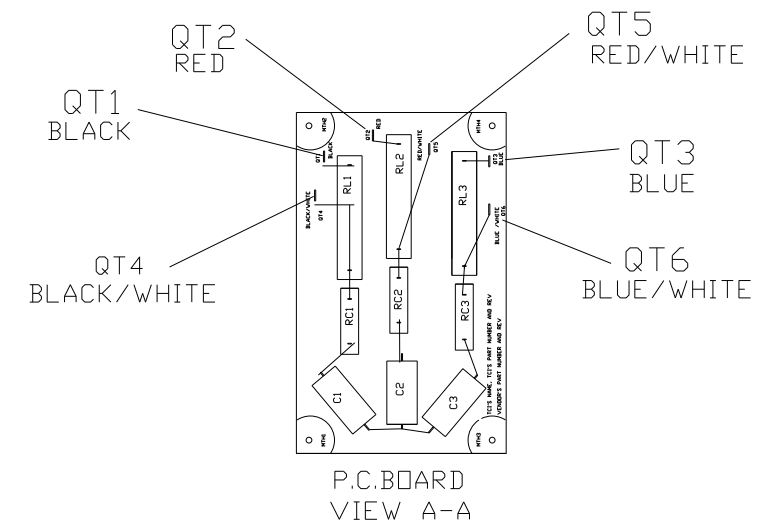

SECTION A-A

SPECIFICATIONS:	
AMP.	110
VOLT	240-600
PHASE	3
HZ	60
WEIGHT, LBS.	74
ENCLOSURE	ENCLOSED, 3R
ENCL., COLOR	PEBBLE GRAY

FINISH:
 VENDOR - LILLY POWDER COATINGS, INC.
 PRODUCT CODE - 312E
 COLOR - PEBBLE GRAY
 POWDER TYPE - POLYESTER-POLYURETHANE
 PAINT SUITABLE FOR OUTDOOR APPLICATION PER UL TYPE 3R
 AND APPLIED PER A UL ACCEPTED DTVV2 COATING PROGRAM.

CUSTOMER IS RESPONSIBLE FOR INSTALLATION TO MEET ALL NATIONAL AND LOCAL ELECTRICAL CODES.

				TOLERANCES (EXCEPT AS NOTED)	 7878 N. 86th STREET MILWAUKEE, WI 53224 V1K110A03 OUTPUT FILTER 110 AMP, 480/3/60, ENCL.,3R
				DECIMAL	
				.XX ± .02	
				.XXX ± .01	
				FRACTIONAL ± 1/32	
				ANGULAR ± 1/2°	DRN. BY RJC DATE 5/20/10 DWG. NO. 104230DG SCALE -- APRVD. B
NO	REVISION	DATE	BY		SHT. 1 OF 1