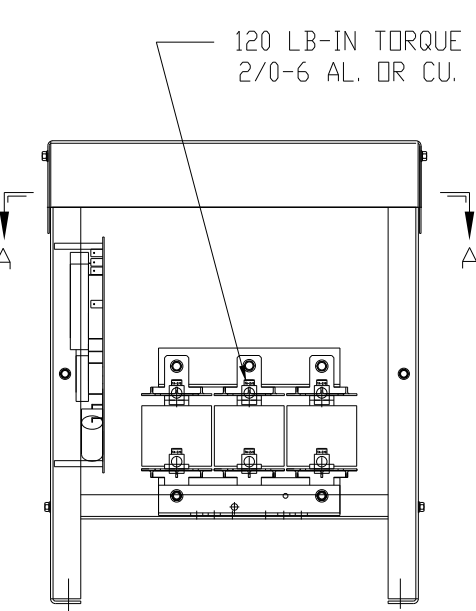

SECTION A-A

SPECIFICATIONS:	
AMP.	110
VOLT	240-600
PHASE	3
HZ	60
WEIGHT, LBS.	74
ENCLOSURE	ENCLOSED, 3R
ENCL., COLOR	PEBBLE GRAY

FINISH:
 VENDOR - LILLY POWDER COATINGS, INC.
 PRODUCT CODE - 312E
 COLOR - PEBBLE GRAY
 POWDER TYPE - POLYESTER-POLYURETHANE
 PAINT SUITABLE FOR OUTDOOR APPLICATION PER UL TYPE 3R
 AND APPLIED PER A UL ACCEPTED DTVV2 COATING PROGRAM.

CUSTOMER IS RESPONSIBLE FOR INSTALLATION TO MEET ALL NATIONAL AND LOCAL ELECTRICAL CODES.

				TOLERANCES (EXCEPT AS NOTED)	 7878 N. 86th STREET MILWAUKEE, WI 53224 V1K110A03 OUTPUT FILTER 110 AMP, 480/3/60, ENCL.,3R
				DECIMAL	
				.XX ± .02	
				.XXX ± .01	
				FRACTIONAL ± 1/32	
				ANGULAR ± 1/2°	DRN. BY RJC DATE 5/20/10 DWG. NO. 104230DG SCALE -- APRVD. B
NO	REVISION	DATE	BY		SHT. 1 OF 1