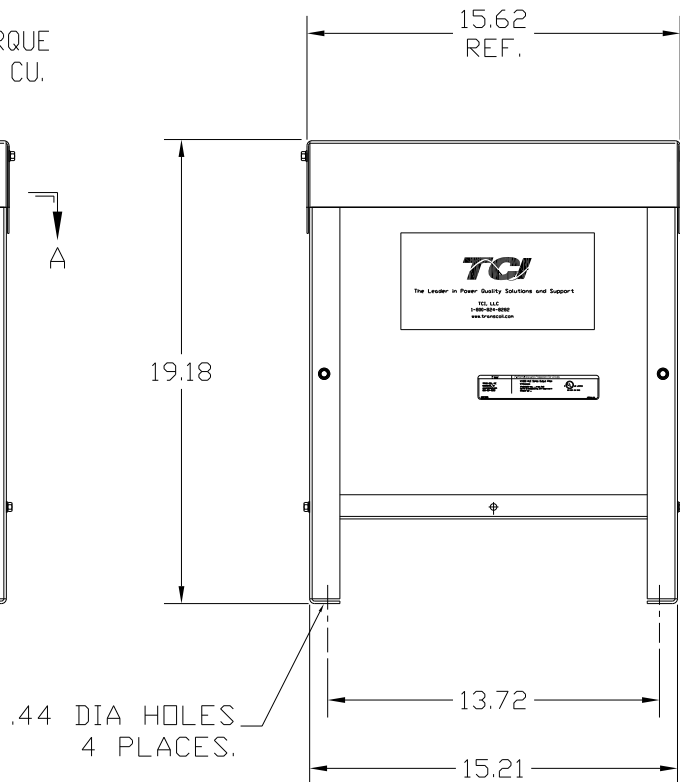

SECTION A-A

SPECIFICATIONS:	
AMP.	110
VOLT	240-600
PHASE	3
HZ	60
WEIGHT, LBS.	74
ENCLOSURE	ENCLOSED, 3R
ENCL., COLOR	PEBBLE GRAY

FINISH:
 VENDOR - LILLY POWDER COATINGS, INC.
 PRODUCT CODE - 312E
 COLOR - PEBBLE GRAY
 POWDER TYPE - POLYESTER-POLYURETHANE
 PAINT SUITABLE FOR OUTDOOR APPLICATION PER UL TYPE 3R
 AND APPLIED PER A UL ACCEPTED DTVV2 COATING PROGRAM.

CUSTOMER IS RESPONSIBLE FOR INSTALLATION TO MEET ALL NATIONAL AND LOCAL ELECTRICAL CODES.

				TOLERANCES (EXCEPT AS NOTED)	 7878 N. 86th STREET MILWAUKEE, WI 53224 V1K110A03 OUTPUT FILTER 110 AMP, 480/3/60, ENCL.,3R
				DECIMAL	
				.XX ± .02	
				.XXX ± .01	
				FRACTIONAL ± 1/32	
				ANGULAR ± 1/2°	DRN. BY RJC DATE 5/20/10 DWG. NO. 104230DG SCALE -- APRVD. B
NO	REVISION	DATE	BY		SHT. 1 OF 1