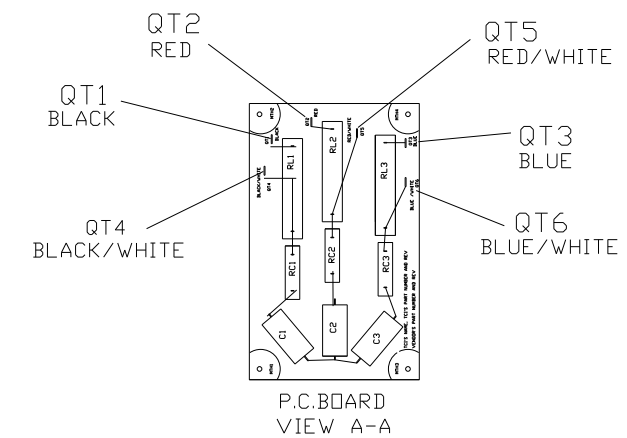

SPECIFICATIONS:	
AMP.	750
VOLT	240-600
PHASE	3
HZ	60
WEIGHT, LBS.	307
ENCLOSURE	ENCLOSED, 3R
ENCL., COLOR	PEBBLE GRAY

FINISH:
 VENDOR - LILLY POWDER COATINGS, INC.
 PRODUCT CODE - 312E
 COLOR - PEBBLE GRAY
 POWDER TYPE - POLYESTER-POLYURETHANE
 PAINT SUITABLE FOR OUTDOOR APPLICATION PER UL TYPE 3R
 AND APPLIED PER A UL ACCEPTED DTVV2 COATING PROGRAM.

TCL 7878 N. 86th STREET
MILWAUKEE, WI 53224

V1K750A03EX OUTPUT FILTER
750 AMP, 480/3/60, ENCL., 3R

DRN. BY: RJC DATE: 6/21/10 DWG. NO.: 104266DG
 SCALE: -- APRVD.:

B SHT. 1 OF 1