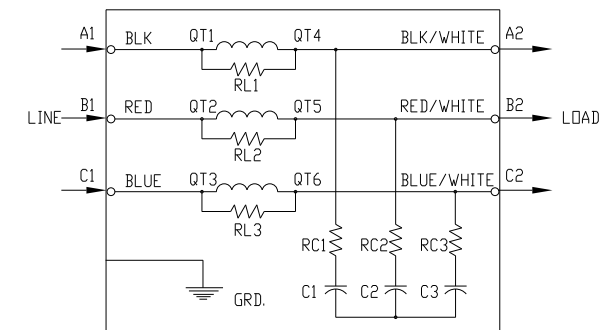

SPECIFICATIONS:	
AMP.	750
VOLT	240-600
PHASE	3
HZ	60
WEIGHT, LBS.	307
ENCLOSURE	ENCLOSED, 3R
ENCL., COLOR	PEBBLE GRAY

FINISH:
 VENDOR - LILLY POWDER COATINGS, INC.
 PRODUCT CODE - 312E
 COLOR - PEBBLE GRAY
 POWDER TYPE - POLYESTER-POLYURETHANE
 PAINT SUITABLE FOR OUTDOOR APPLICATION PER UL TYPE 3R
 AND APPLIED PER A UL ACCEPTED DTVV2 COATING PROGRAM.

TCL 7878 N. 86th STREET
MILWAUKEE, WI 53224

V1K750A03EX OUTPUT FILTER
750 AMP, 480/3/60, ENCL., 3R

DRN. BY: RJC DATE: 6/21/10 DWG. NO.: 104266DG
 SCALE: -- APRVD.:

B SHT. 1 OF 1