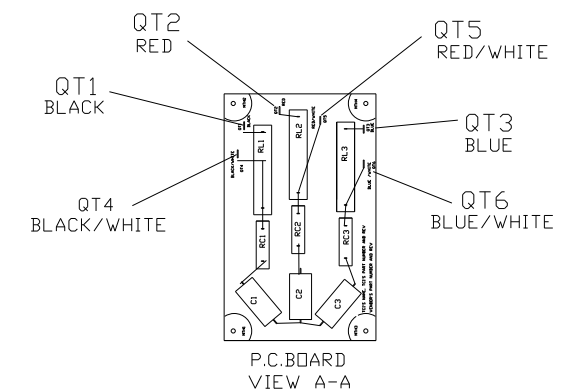

SPECIFICATIONS:	
AMP.	600
VOLT	240-600
PHASE	3
HZ	60
WEIGHT, LBS.	297
ENCLOSURE	ENCLOSED, 3R
ENCL., COLOR	PEBBLE GRAY

FINISH:
 VENDOR - LILLY POWDER COATINGS, INC.
 PRODUCT CODE - 312E
 COLOR - PEBBLE GRAY
 POWDER TYPE - POLYESTER-POLYURETHANE
 PAINT SUITABLE FOR OUTDOOR APPLICATION PER UL TYPE 3R
 AND APPLIED PER A UL ACCEPTED DTVV2 COATING PROGRAM.

CUSTOMER IS RESPONSIBLE FOR INSTALLATION TO
 MEET ALL NATIONAL AND LOCAL ELECTRICAL CODES.

NO	REVISION	DATE	BY	TOLERANCES (EXCEPT AS NOTED) DECIMAL .XX ± .02 .XXX ± .01 FRACTIONAL ± 1/32 ANGULAR ± 1/2°	DRN. BY RJC SCALE --	DATE 6/18/10 APRVD.	DWG. NO. 104265DG B
				<p>TCL 7878 N. 86th STREET MILWAUKEE, WI 53224</p> <p>V1K600A03EX OUTPUT FILTER 600 AMP, 480/3/60, ENCL., 3R</p>			SHT. 1 OF 1