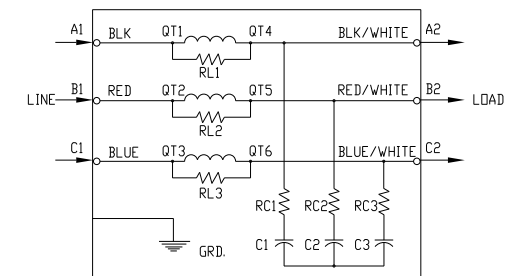

SPECIFICATIONS:	
AMP.	600
VOLT	240-600
PHASE	3
HZ	60
WEIGHT, LBS.	297
ENCLOSURE	ENCLOSED, 3R
ENCL., COLOR	PEBBLE GRAY

FINISH:
 VENDOR - LILLY POWDER COATINGS, INC.
 PRODUCT CODE - 312E
 COLOR - PEBBLE GRAY
 POWDER TYPE - POLYESTER-POLYURETHANE
 PAINT SUITABLE FOR OUTDOOR APPLICATION PER UL TYPE 3R
 AND APPLIED PER A UL ACCEPTED DTVV2 COATING PROGRAM.

CUSTOMER IS RESPONSIBLE FOR INSTALLATION TO
 MEET ALL NATIONAL AND LOCAL ELECTRICAL CODES.

NO	REVISION	DATE	BY	TOLERANCES (EXCEPT AS NOTED) DECIMAL .XX ± .02 .XXX ± .01 FRACTIONAL ± 1/32 ANGULAR ± 1/2°	DRN. BY RJC SCALE --	DATE 6/18/10 APRVD.	DWG. NO. 104265DG B
				<p>TCL 7878 N. 86th STREET MILWAUKEE, WI 53224</p> <p>V1K600A03EX OUTPUT FILTER 600 AMP, 480/3/60, ENCL., 3R</p>			SHT. 1 OF 1