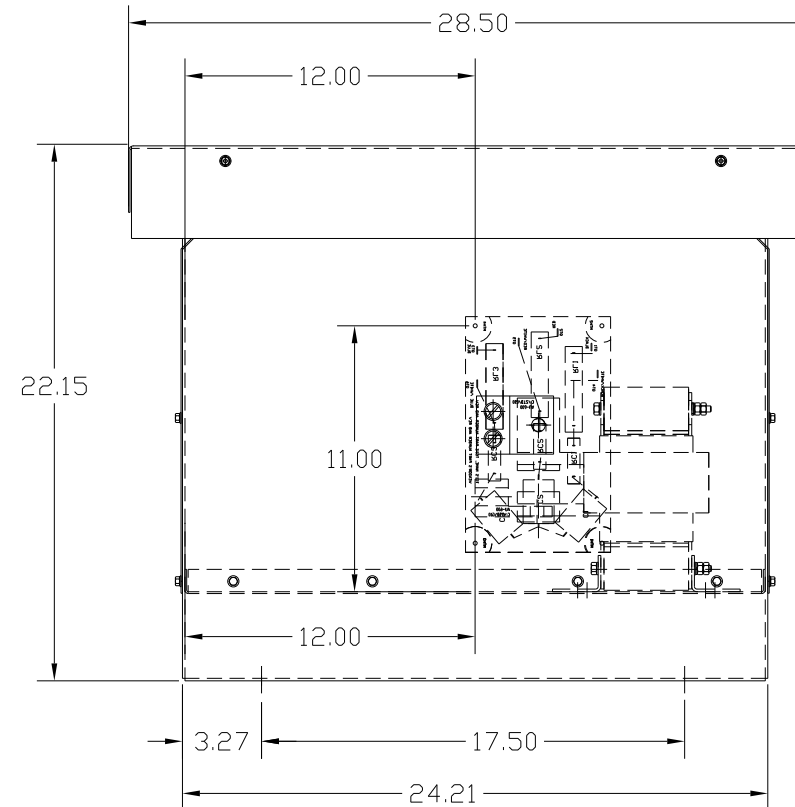

SECTION A-A

SPECIFICATIONS:	
AMP.	480
VOLT	240-600
PHASE	3
HZ	60
WEIGHT, LBS.	161
ENCLOSURE	ENCLOSED, 3R
ENCL., COLOR	PEBBLE GRAY

500 LB-IN TORQUE
(2) 600MCM-#2

.50 DIA HOLE
(4 PLACES)

FINISH:
 VENDOR - LILLY POWDER COATINGS, INC.
 PRODUCT CODE - 312E
 COLOR - PEBBLE GRAY
 POWDER TYPE - POLYESTER-POLYURETHANE
 PAINT SUITABLE FOR OUTDOOR APPLICATION PER UL TYPE 3R
 AND APPLIED PER A UL ACCEPTED DTVV2 COATING PROGRAM.

CUSTOMER IS RESPONSIBLE FOR INSTALLATION TO
 MEET ALL NATIONAL AND LOCAL ELECTRICAL CODES.

NO	REVISION	DATE	BY	TOLERANCES (EXCEPT AS NOTED) DECIMAL .XX ± .02 .XXX ± .01 FRACTIONAL ± 1/32 ANGULAR ± 1/2°	DRN. BY RJC SCALE --	DATE 6/18/10 APRVD.	DWG. NO. 104264DG B
				 7878 N. 86th STREET MILWAUKEE, WI 53224		V1K480A03EX OUTPUT FILTER 480 AMP, 480/3/60, ENCL., 3R	
						SHT. 1 OF 1	