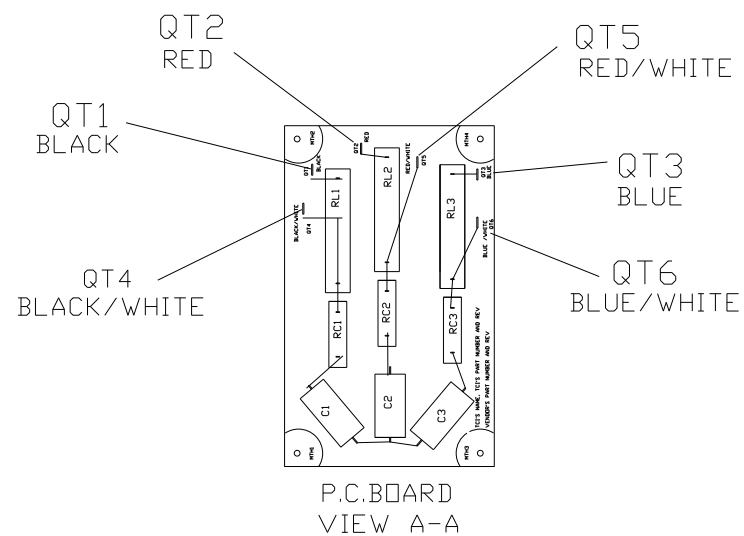

SECTION A-A

SPECIFICATIONS:	
AMP.	480
VOLT	240-600
PHASE	3
HZ	60
WEIGHT, LBS.	161
ENCLOSURE	ENCLOSED, 3R
ENCL., COLOR	PEBBLE GRAY

500 LB-IN TORQUE
(2) 600MCM-#2

.50 DIA HOLE
(4 PLACES)

FINISH:
 VENDOR - LILLY POWDER COATINGS, INC.
 PRODUCT CODE - 312E
 COLOR - PEBBLE GRAY
 POWDER TYPE - POLYESTER-POLYURETHANE
 PAINT SUITABLE FOR OUTDOOR APPLICATION PER UL TYPE 3R
 AND APPLIED PER A UL ACCEPTED DTVV2 COATING PROGRAM.

CUSTOMER IS RESPONSIBLE FOR INSTALLATION TO
 MEET ALL NATIONAL AND LOCAL ELECTRICAL CODES.

NO	REVISION	DATE	BY	TOLERANCES (EXCEPT AS NOTED) DECIMAL .XX ± .02 .XXX ± .01 FRACTIONAL ± 1/32 ANGULAR ± 1/2°	DRN. BY RJC SCALE --	DATE 6/18/10 APRVD.	DWG. NO. 104264DG B
				 7878 N. 86th STREET MILWAUKEE, WI 53224		V1K480A03EX OUTPUT FILTER 480 AMP, 480/3/60, ENCL., 3R	
						SHT. 1 OF 1	