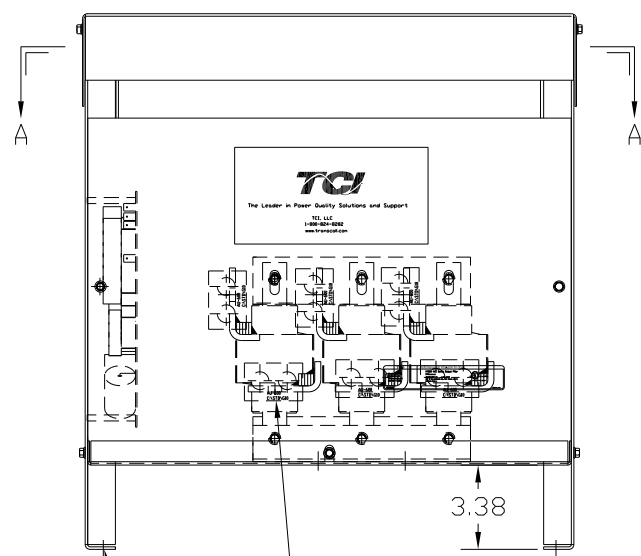

SECTION A-A

SPECIFICATIONS:	
AMP.	480
VOLT	240-600
PHASE	3
HZ	60
WEIGHT, LBS.	161
ENCLOSURE	ENCLOSED, 3R
ENCL., COLOR	PEBBLE GRAY

500 LB-IN TORQUE
(2) 600MCM-#2

.50 DIA HOLE
(4 PLACES)

FINISH:
 VENDOR - LILLY POWDER COATINGS, INC.
 PRODUCT CODE - 312E
 COLOR - PEBBLE GRAY
 POWDER TYPE - POLYESTER-POLYURETHANE
 PAINT SUITABLE FOR OUTDOOR APPLICATION PER UL TYPE 3R
 AND APPLIED PER A UL ACCEPTED DTVV2 COATING PROGRAM.

CUSTOMER IS RESPONSIBLE FOR INSTALLATION TO
 MEET ALL NATIONAL AND LOCAL ELECTRICAL CODES.

NO	REVISION	DATE	BY	TOLERANCES (EXCEPT AS NOTED) DECIMAL .XX ± .02 .XXX ± .01 FRACTIONAL ± 1/32 ANGULAR ± 1/2°	DRN. BY RJC SCALE --	DATE 6/18/10 APRVD.	DWG. NO. 104264DG B
				 7878 N. 86th STREET MILWAUKEE, WI 53224		V1K480A03EX OUTPUT FILTER 480 AMP, 480/3/60, ENCL., 3R	
						SHT. 1 OF 1	