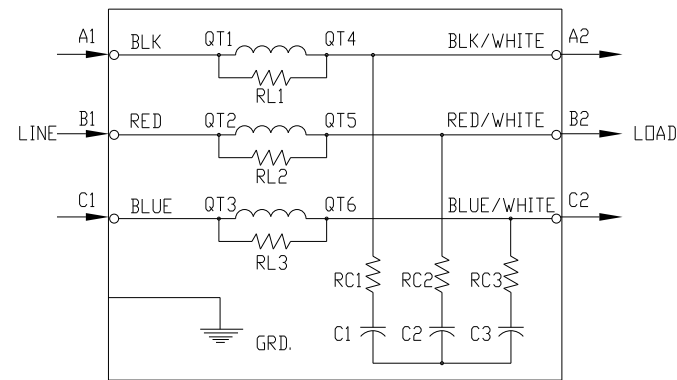

SECTION A-A

SPECIFICATIONS:	
AMP.	480
VOLT	240-600
PHASE	3
HZ	60
WEIGHT, LBS.	161
ENCLOSURE	ENCLOSED, 3R
ENCL., COLOR	PEBBLE GRAY

500 LB-IN TORQUE
(2) 600MCM-#2

.50 DIA HOLE
(4 PLACES)

FINISH:
 VENDOR - LILLY POWDER COATINGS, INC.
 PRODUCT CODE - 312E
 COLOR - PEBBLE GRAY
 POWDER TYPE - POLYESTER-POLYURETHANE
 PAINT SUITABLE FOR OUTDOOR APPLICATION PER UL TYPE 3R
 AND APPLIED PER A UL ACCEPTED DTVV2 COATING PROGRAM.

CUSTOMER IS RESPONSIBLE FOR INSTALLATION TO
 MEET ALL NATIONAL AND LOCAL ELECTRICAL CODES.

NO	REVISION	DATE	BY	TOLERANCES (EXCEPT AS NOTED) DECIMAL .XX ± .02 .XXX ± .01 FRACTIONAL ± 1/32 ANGULAR ± 1/2°	DRN. BY RJC SCALE --	DATE 6/18/10 APRVD.	DWG. NO. 104264DG B
				 7878 N. 86th STREET MILWAUKEE, WI 53224		V1K480A03EX OUTPUT FILTER 480 AMP, 480/3/60, ENCL., 3R	
						SHT. 1 OF 1	