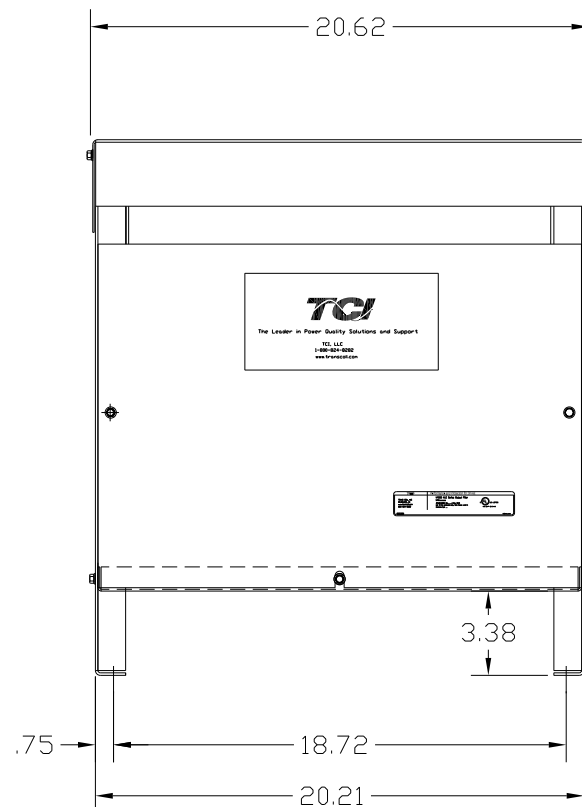

SECTION A-A

SPECIFICATIONS:	
AMP.	480
VOLT	240-600
PHASE	3
HZ	60
WEIGHT, LBS.	161
ENCLOSURE	ENCLOSED, 3R
ENCL., COLOR	PEBBLE GRAY

500 LB-IN TORQUE
(2) 600MCM-#2

.50 DIA HOLE
(4 PLACES)

FINISH:
 VENDOR - LILLY POWDER COATINGS, INC.
 PRODUCT CODE - 312E
 COLOR - PEBBLE GRAY
 POWDER TYPE - POLYESTER-POLYURETHANE
 PAINT SUITABLE FOR OUTDOOR APPLICATION PER UL TYPE 3R
 AND APPLIED PER A UL ACCEPTED DTVV2 COATING PROGRAM.

CUSTOMER IS RESPONSIBLE FOR INSTALLATION TO
 MEET ALL NATIONAL AND LOCAL ELECTRICAL CODES.

NO	REVISION	DATE	BY	TOLERANCES (EXCEPT AS NOTED) DECIMAL .XX ± .02 .XXX ± .01 FRACTIONAL ± 1/32 ANGULAR ± 1/2°	DRN. BY RJC SCALE --	DATE 6/18/10 APRVD.	DWG. NO. 104264DG B
				 7878 N. 86th STREET MILWAUKEE, WI 53224		V1K480A03EX OUTPUT FILTER 480 AMP, 480/3/60, ENCL., 3R	
						SHT. 1 OF 1	