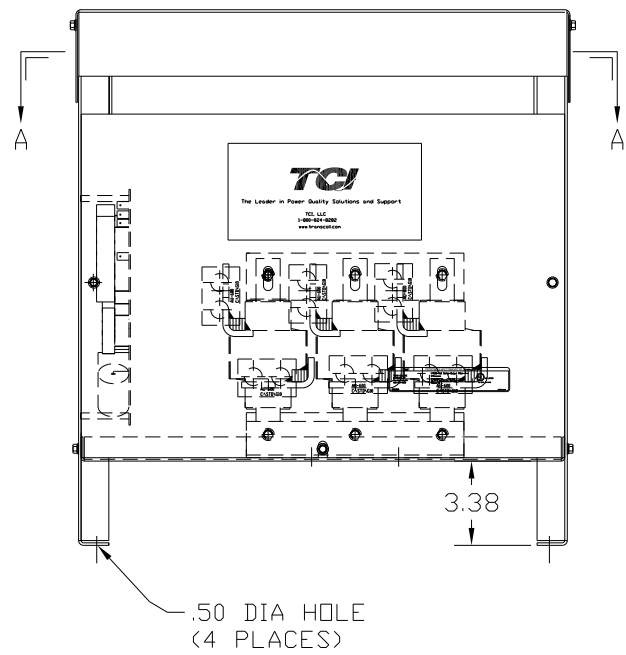

SECTION A-A

SPECIFICATIONS:	
AMP.	420
VOLT	240-600
PHASE	3
HZ	60
WEIGHT, LBS.	156
ENCLOSURE	ENCLOSED, 3R
ENCL., COLOR	PEBBLE GRAY

FINISH:
 VENDOR - LILLY POWDER COATINGS, INC.
 PRODUCT CODE - 312E
 COLOR - PEBBLE GRAY
 POWDER TYPE - POLYESTER-POLYURETHANE
 PAINT SUITABLE FOR OUTDOOR APPLICATION PER UL TYPE 3R
 AND APPLIED PER A UL ACCEPTED DTVV2 COATING PROGRAM.

CUSTOMER IS RESPONSIBLE FOR INSTALLATION TO
 MEET ALL NATIONAL AND LOCAL ELECTRICAL CODES.

				TOLERANCES (EXCEPT AS NOTED) DECIMAL	7878 N. 86th STREET MILWAUKEE, WI 53224
				.XX ± .02	
				.XXX ± .01	
				FRACTIONAL ± 1/32	
				ANGULAR ± 1/2°	DRN. BY RJC
					DATE 5/20/10
					DWG. NO. 104263DG
NO	REVISION	DATE	BY		SCALE --
					APRVD. B
					SHT. 1 OF 1