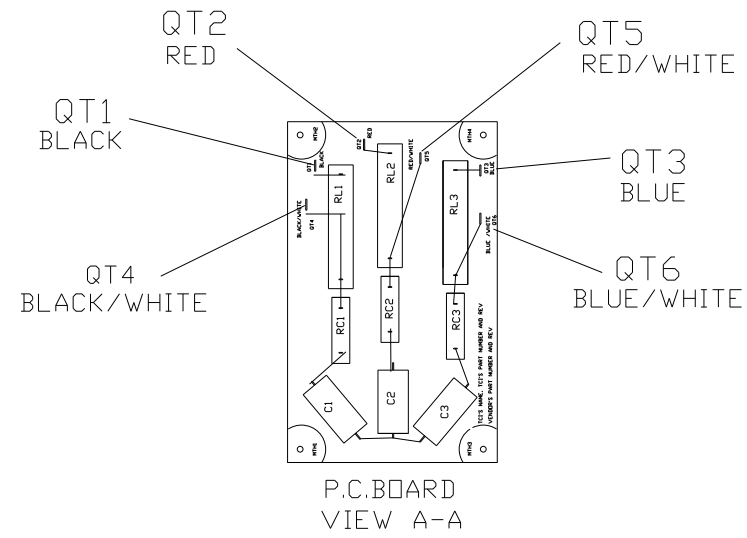

SECTION A-A

SPECIFICATIONS:	
AMP.	420
VOLT	240-600
PHASE	3
HZ	60
WEIGHT, LBS.	156
ENCLOSURE	ENCLOSED, 3R
ENCL., COLOR	PEBBLE GRAY

FINISH:
 VENDOR - LILLY POWDER COATINGS, INC.
 PRODUCT CODE - 312E
 COLOR - PEBBLE GRAY
 POWDER TYPE - POLYESTER-POLYURETHANE
 PAINT SUITABLE FOR OUTDOOR APPLICATION PER UL TYPE 3R
 AND APPLIED PER A UL ACCEPTED DTVV2 COATING PROGRAM.

CUSTOMER IS RESPONSIBLE FOR INSTALLATION TO
 MEET ALL NATIONAL AND LOCAL ELECTRICAL CODES.

				TOLERANCES (EXCEPT AS NOTED) DECIMAL	7878 N. 86th STREET MILWAUKEE, WI 53224
				.XX ± .02	
				.XXX ± .01	
				FRACTIONAL ± 1/32	
				ANGULAR ± 1/2°	DRN. BY RJC
					DATE 5/20/10
					DWG. NO. 104263DG
NO	REVISION	DATE	BY		SCALE --
					APRVD. B
					SHT. 1 OF 1