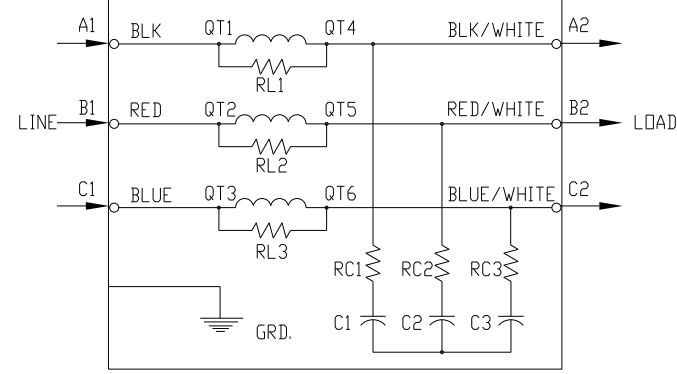

SECTION A-A

SPECIFICATIONS:	
AMP.	420
VOLT	240-600
PHASE	3
HZ	60
WEIGHT, LBS.	156
ENCLOSURE	ENCLOSED, 3R
ENCL., COLOR	PEBBLE GRAY

FINISH:
 VENDOR - LILLY POWDER COATINGS, INC.
 PRODUCT CODE - 312E
 COLOR - PEBBLE GRAY
 POWDER TYPE - POLYESTER-POLYURETHANE
 PAINT SUITABLE FOR OUTDOOR APPLICATION PER UL TYPE 3R
 AND APPLIED PER A UL ACCEPTED DTVV2 COATING PROGRAM.

CUSTOMER IS RESPONSIBLE FOR INSTALLATION TO
 MEET ALL NATIONAL AND LOCAL ELECTRICAL CODES.

				TOLERANCES (EXCEPT AS NOTED) DECIMAL	7878 N. 86th STREET MILWAUKEE, WI 53224
				.XX ± .02	
				.XXX ± .01	
				FRACTIONAL ± 1/32	
				ANGULAR ± 1/2°	DRN. BY RJC
					DATE 5/20/10
					DWG. NO. 104263DG
NO	REVISION	DATE	BY		SCALE --
					APRVD. B
					SHT. 1 OF 1