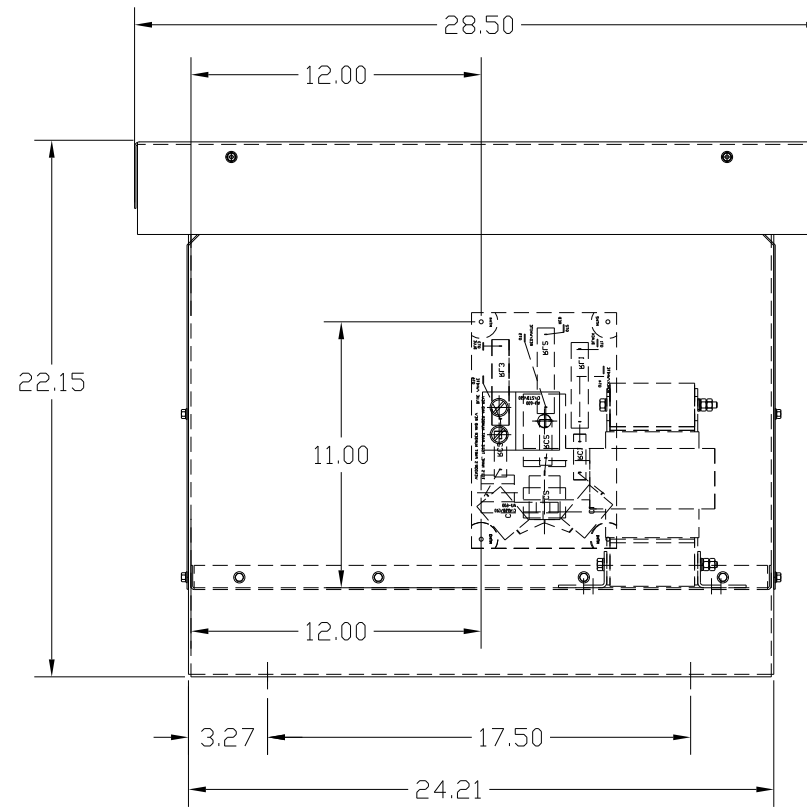

SECTION A-A

SPECIFICATIONS:	
AMP.	420
VOLT	240-600
PHASE	3
HZ	60
WEIGHT, LBS.	156
ENCLOSURE	ENCLOSED, 3R
ENCL., COLOR	PEBBLE GRAY

FINISH:
 VENDOR - LILLY POWDER COATINGS, INC.
 PRODUCT CODE - 312E
 COLOR - PEBBLE GRAY
 POWDER TYPE - POLYESTER-POLYURETHANE
 PAINT SUITABLE FOR OUTDOOR APPLICATION PER UL TYPE 3R
 AND APPLIED PER A UL ACCEPTED DTVV2 COATING PROGRAM.

CUSTOMER IS RESPONSIBLE FOR INSTALLATION TO
 MEET ALL NATIONAL AND LOCAL ELECTRICAL CODES.

				TOLERANCES (EXCEPT AS NOTED) DECIMAL	7878 N. 86th STREET MILWAUKEE, WI 53224
				.XX ± .02	
				.XXX ± .01	
				FRACTIONAL ± 1/32	
				ANGULAR ± 1/2°	DRN. BY RJC
					DATE 5/20/10
					DWG. NO. 104263DG
NO	REVISION	DATE	BY		SCALE --
					APRVD. B
					SHT. 1 OF 1