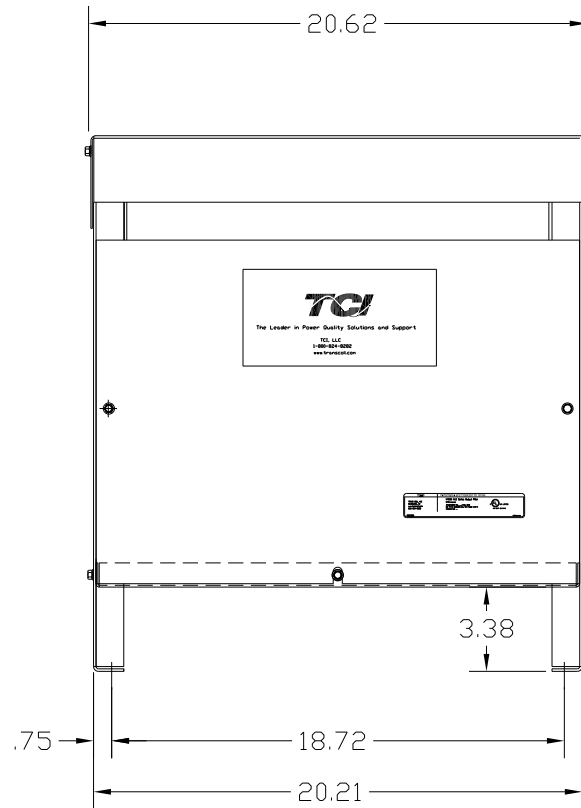

SECTION A-A

SPECIFICATIONS:	
AMP.	420
VOLT	240-600
PHASE	3
HZ	60
WEIGHT, LBS.	156
ENCLOSURE	ENCLOSED, 3R
ENCL., COLOR	PEBBLE GRAY

FINISH:
 VENDOR - LILLY POWDER COATINGS, INC.
 PRODUCT CODE - 312E
 COLOR - PEBBLE GRAY
 POWDER TYPE - POLYESTER-POLYURETHANE
 PAINT SUITABLE FOR OUTDOOR APPLICATION PER UL TYPE 3R
 AND APPLIED PER A UL ACCEPTED DTVV2 COATING PROGRAM.

CUSTOMER IS RESPONSIBLE FOR INSTALLATION TO
 MEET ALL NATIONAL AND LOCAL ELECTRICAL CODES.

				TOLERANCES (EXCEPT AS NOTED) DECIMAL	7878 N. 86th STREET MILWAUKEE, WI 53224
				.XX ± .02	
				.XXX ± .01	
				FRACTIONAL ± 1/32	
				ANGULAR ± 1/2°	DRN. BY RJC
					DATE 5/20/10
					DWG. NO. 104263DG
NO	REVISION	DATE	BY		SCALE --
					APRVD. B
					SHT. 1 OF 1