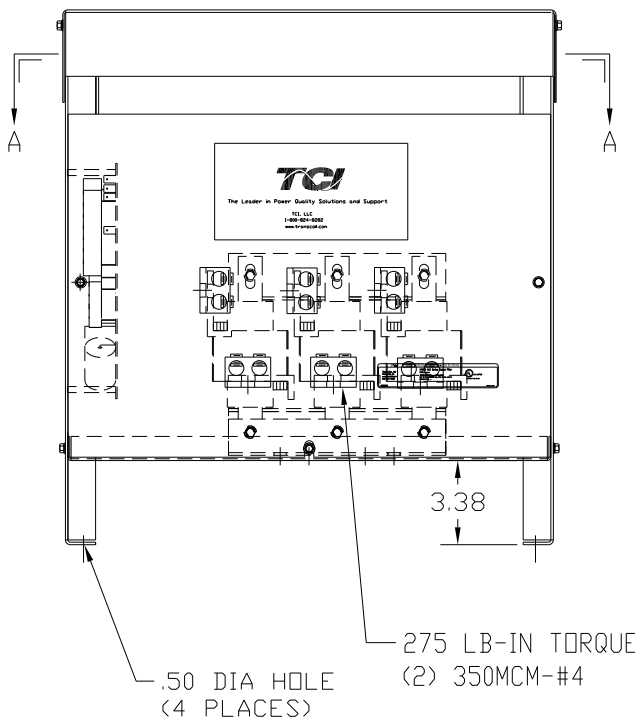

SECTION A-A

P.C. BOARD VIEW A-A

SPECIFICATIONS:	
AMP.	362
VOLT	240-600
PHASE	3
HZ	60
WEIGHT, LBS.	109
ENCLOSURE	ENCLOSED, 3R
ENCL., COLOR	PEBBLE GRAY

FINISH:  
 VENDOR - LILLY POWDER COATINGS, INC.  
 PRODUCT CODE - 312E  
 COLOR - PEBBLE GRAY  
 POWDER TYPE - POLYESTER-POLYURETHANE  
 PAINT SUITABLE FOR OUTDOOR APPLICATION PER UL TYPE 3R  
 AND APPLIED PER A UL ACCEPTED DTVV2 COATING PROGRAM.

CUSTOMER IS RESPONSIBLE FOR INSTALLATION TO MEET ALL NATIONAL AND LOCAL ELECTRICAL CODES.

NO	REVISION	DATE	BY

TOLERANCES (EXCEPT AS NOTED):
DECIMAL
.XX ± .02
.XXX ± .01
FRACTIONAL
± 1/32
ANGULAR
± 1/2°

**TCL** 7878 N. 86th STREET  
MILWAUKEE, WI 53224

V1K362A03EX OUTPUT FILTER  
362 AMP, 480/3/60, ENCL., 3R

DRN. BY: RJC      DATE: 5/20/10      DWG. NO.: 104262DG  
 SCALE: --      APRVD.:

SHT. 1 OF 1