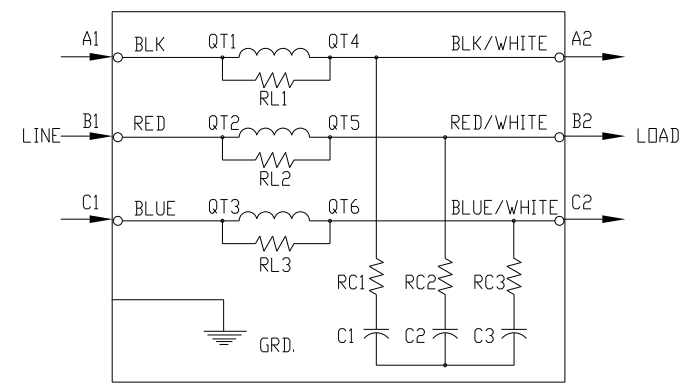

SECTION A-A

P.C. BOARD VIEW A-A

SPECIFICATIONS:	
AMP.	362
VOLT	240-600
PHASE	3
HZ	60
WEIGHT, LBS.	109
ENCLOSURE	ENCLOSED, 3R
ENCL., COLOR	PEBBLE GRAY

FINISH:  
 VENDOR - LILLY POWDER COATINGS, INC.  
 PRODUCT CODE - 312E  
 COLOR - PEBBLE GRAY  
 POWDER TYPE - POLYESTER-POLYURETHANE  
 PAINT SUITABLE FOR OUTDOOR APPLICATION PER UL TYPE 3R  
 AND APPLIED PER A UL ACCEPTED DTVV2 COATING PROGRAM.

V1K362A03EX OUTPUT FILTER  
362 AMP, 480/3/60, ENCL., 3R

DRN. BY: RJC      DATE: 5/20/10      DWG. NO.: 104262DG  
 SCALE: --      APRVD.:

SHT. 1 OF 1