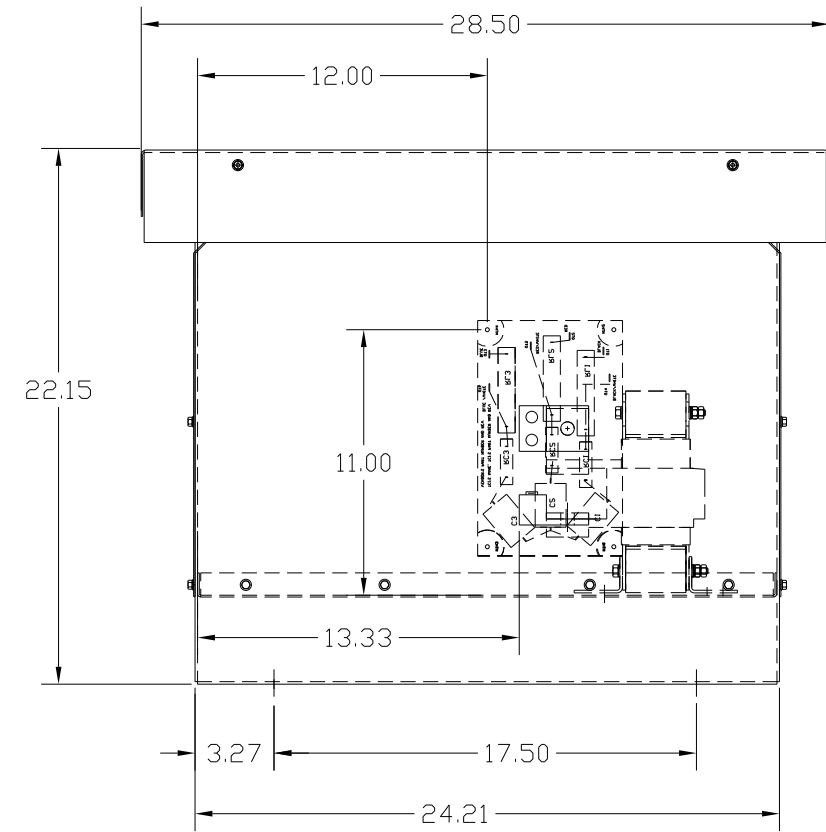

SECTION A-A

P.C. BOARD VIEW A-A

SPECIFICATIONS:	
AMP.	362
VOLT	240-600
PHASE	3
HZ	60
WEIGHT, LBS.	109
ENCLOSURE	ENCLOSED, 3R
ENCL., COLOR	PEBBLE GRAY

FINISH:  
 VENDOR - LILLY POWDER COATINGS, INC.  
 PRODUCT CODE - 312E  
 COLOR - PEBBLE GRAY  
 POWDER TYPE - POLYESTER-POLYURETHANE  
 PAINT SUITABLE FOR OUTDOOR APPLICATION PER UL TYPE 3R  
 AND APPLIED PER A UL ACCEPTED DTVV2 COATING PROGRAM.

CUSTOMER IS RESPONSIBLE FOR INSTALLATION TO MEET ALL NATIONAL AND LOCAL ELECTRICAL CODES.

NO	REVISION	DATE	BY

TOLERANCES (EXCEPT AS NOTED):
DECIMAL
.XX ± .02
.XXX ± .01
FRACTIONAL
± 1/32
ANGULAR
± 1/2°

**TCL** 7878 N. 86th STREET  
MILWAUKEE, WI 53224

V1K362A03EX OUTPUT FILTER  
362 AMP, 480/3/60, ENCL., 3R

DRN. BY: RJC      DATE: 5/20/10      DWG. NO.: 104262DG  
 SCALE: --      APRVD.:

SHT. 1 OF 1