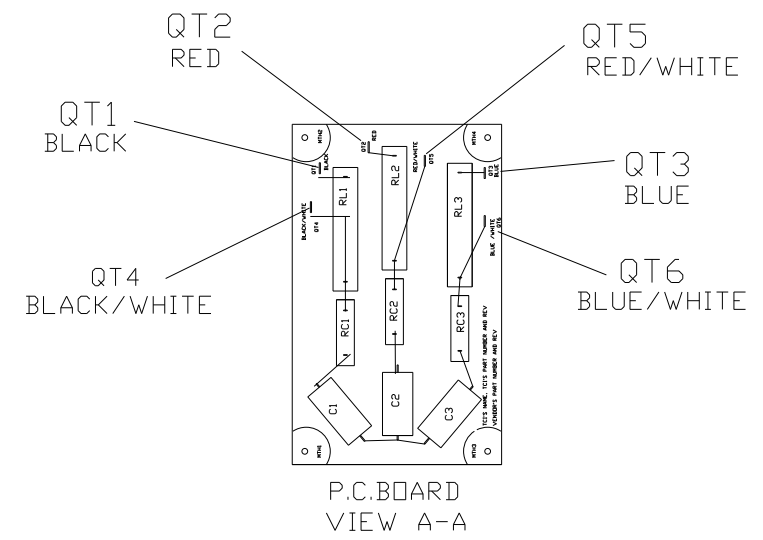

SECTION A-A

P.C. BOARD VIEW A-A

SPECIFICATIONS:	
AMP.	362
VOLT	240-600
PHASE	3
HZ	60
WEIGHT, LBS.	109
ENCLOSURE	ENCLOSED, 3R
ENCL., COLOR	PEBBLE GRAY

FINISH:  
 VENDOR - LILLY POWDER COATINGS, INC.  
 PRODUCT CODE - 312E  
 COLOR - PEBBLE GRAY  
 POWDER TYPE - POLYESTER-POLYURETHANE  
 PAINT SUITABLE FOR OUTDOOR APPLICATION PER UL TYPE 3R  
 AND APPLIED PER A UL ACCEPTED DTVV2 COATING PROGRAM.

CUSTOMER IS RESPONSIBLE FOR INSTALLATION TO MEET ALL NATIONAL AND LOCAL ELECTRICAL CODES.

NO	REVISION	DATE	BY

TOLERANCES (EXCEPT AS NOTED):
DECIMAL
.XX ± .02
.XXX ± .01
FRACTIONAL
± 1/32
ANGULAR
± 1/2°

**TCL** 7878 N. 86th STREET  
MILWAUKEE, WI 53224

V1K362A03EX OUTPUT FILTER  
362 AMP, 480/3/60, ENCL., 3R

DRN. BY: RJC      DATE: 5/20/10      DWG. NO.: 104262DG  
 SCALE: --      APRVD.:

SHT. 1 OF 1