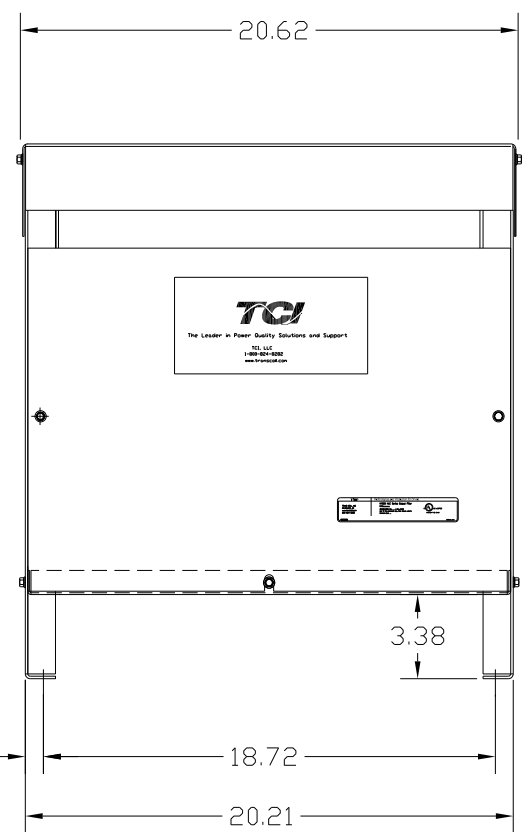

SECTION A-A

P.C. BOARD VIEW A-A

SPECIFICATIONS:	
AMP.	362
VOLT	240-600
PHASE	3
HZ	60
WEIGHT, LBS.	109
ENCLOSURE	ENCLOSED, 3R
ENCL., COLOR	PEBBLE GRAY

FINISH:  
 VENDOR - LILLY POWDER COATINGS, INC.  
 PRODUCT CODE - 312E  
 COLOR - PEBBLE GRAY  
 POWDER TYPE - POLYESTER-POLYURETHANE  
 PAINT SUITABLE FOR OUTDOOR APPLICATION PER UL TYPE 3R  
 AND APPLIED PER A UL ACCEPTED DTVV2 COATING PROGRAM.

CUSTOMER IS RESPONSIBLE FOR INSTALLATION TO MEET ALL NATIONAL AND LOCAL ELECTRICAL CODES.

NO	REVISION	DATE	BY

TOLERANCES (EXCEPT AS NOTED):
DECIMAL
.XX ± .02
.XXX ± .01
FRACTIONAL
± 1/32
ANGULAR
± 1/2°

**TCL** 7878 N. 86th STREET  
MILWAUKEE, WI 53224

V1K362A03EX OUTPUT FILTER  
362 AMP, 480/3/60, ENCL., 3R

DRN. BY: RJC      DATE: 5/20/10      DWG. NO.: 104262DG  
 SCALE: --      APRVD.:

SHT. 1 OF 1