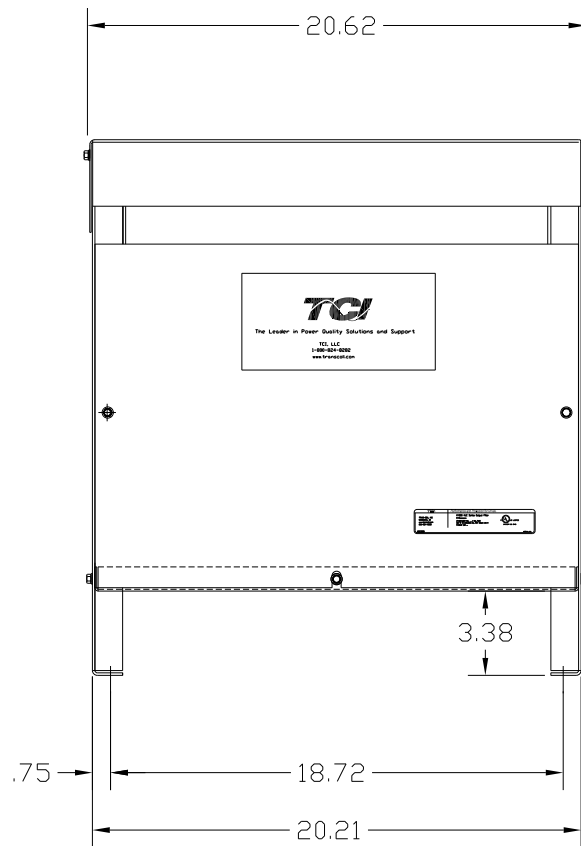

SECTION A-A

SPECIFICATIONS:	
AMP.	305
VOLT	240-600
PHASE	3
HZ	60
WEIGHT, LBS.	109
ENCLOSURE	ENCLOSED, 3R
ENCL., COLOR	PEBBLE GRAY

FINISH:
 VENDOR - LILLY POWDER COATINGS, INC.
 PRODUCT CODE - 312E
 COLOR - PEBBLE GRAY
 POWDER TYPE - POLYESTER-POLYURETHANE
 PAINT SUITABLE FOR OUTDOOR APPLICATION PER UL TYPE 3R
 AND APPLIED PER A UL ACCEPTED DTVV2 COATING PROGRAM.

CUSTOMER IS RESPONSIBLE FOR INSTALLATION TO MEET ALL NATIONAL AND LOCAL ELECTRICAL CODES.

NO	REVISION	DATE	BY	TOLERANCES (EXCEPT AS NOTED) DECIMAL .XX ± .02 .XXX ± .01 FRACTIONAL ± 1/32 ANGULAR ± 1/2°	DRN. BY RJC SCALE --	DATE 6/18/10 APRVD.	DWG. NO. 104261DG B
					 7878 N. 86th STREET MILWAUKEE, WI 53224		
					V1K305A03EX OUTPUT FILTER 305 AMP, 480/3/60, ENCL., 3R		
					SHT. 1 OF 1		