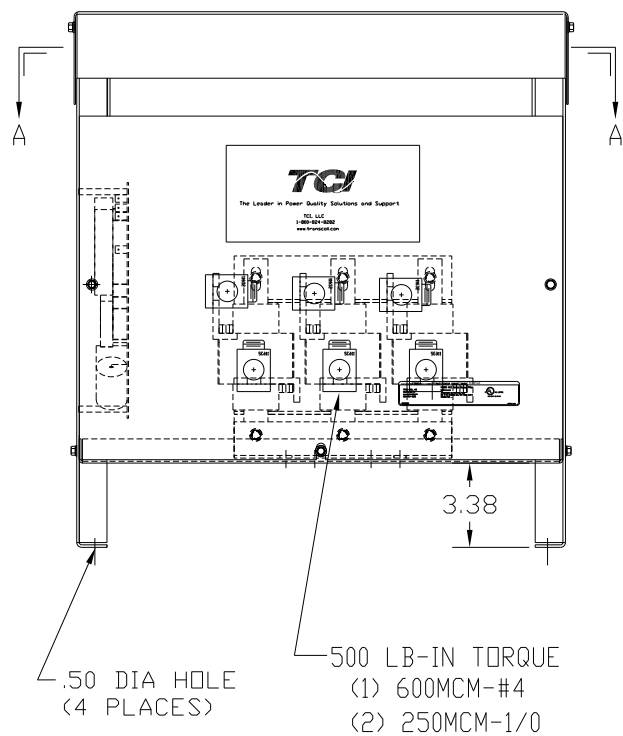

SECTION A-A

SPECIFICATIONS:	
AMP.	305
VOLT	240-600
PHASE	3
HZ	60
WEIGHT, LBS.	109
ENCLOSURE	ENCLOSED, 3R
ENCL., COLOR	PEBBLE GRAY

FINISH:
 VENDOR - LILLY POWDER COATINGS, INC.
 PRODUCT CODE - 312E
 COLOR - PEBBLE GRAY
 POWDER TYPE - POLYESTER-POLYURETHANE
 PAINT SUITABLE FOR OUTDOOR APPLICATION PER UL TYPE 3R
 AND APPLIED PER A UL ACCEPTED DTVV2 COATING PROGRAM.

CUSTOMER IS RESPONSIBLE FOR INSTALLATION TO MEET ALL NATIONAL AND LOCAL ELECTRICAL CODES.

NO	REVISION	DATE	BY	TOLERANCES (EXCEPT AS NOTED) DECIMAL .XX ± .02 .XXX ± .01 FRACTIONAL ± 1/32 ANGULAR ± 1/2°	DRN. BY RJC SCALE --	DATE 6/18/10 APRVD.	DWG. NO. 104261DG B
					 7878 N. 86th STREET MILWAUKEE, WI 53224		
					V1K305A03EX OUTPUT FILTER 305 AMP, 480/3/60, ENCL., 3R		
					SHT. 1 OF 1		