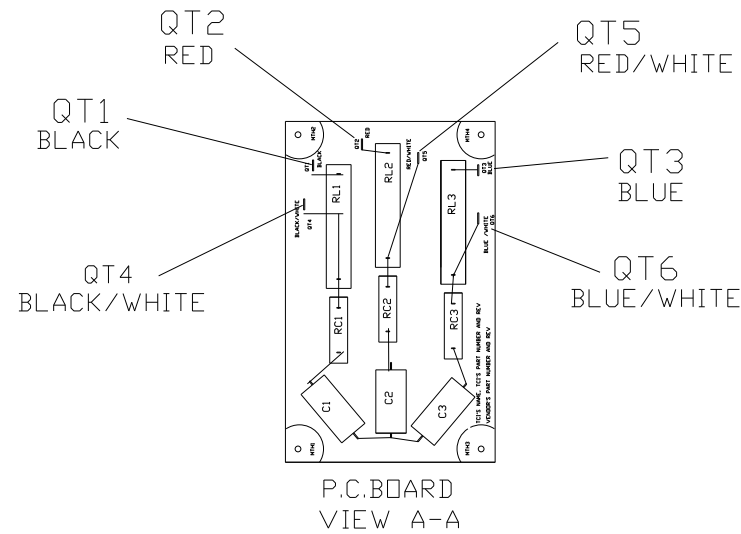

SECTION A-A

SPECIFICATIONS:	
AMP.	305
VOLT	240-600
PHASE	3
HZ	60
WEIGHT, LBS.	109
ENCLOSURE	ENCLOSED, 3R
ENCL., COLOR	PEBBLE GRAY

FINISH:
 VENDOR - LILLY POWDER COATINGS, INC.
 PRODUCT CODE - 312E
 COLOR - PEBBLE GRAY
 POWDER TYPE - POLYESTER-POLYURETHANE
 PAINT SUITABLE FOR OUTDOOR APPLICATION PER UL TYPE 3R
 AND APPLIED PER A UL ACCEPTED DTVV2 COATING PROGRAM.

CUSTOMER IS RESPONSIBLE FOR INSTALLATION TO MEET ALL NATIONAL AND LOCAL ELECTRICAL CODES.

NO	REVISION	DATE	BY	TOLERANCES (EXCEPT AS NOTED) DECIMAL .XX ± .02 .XXX ± .01 FRACTIONAL ± 1/32 ANGULAR ± 1/2°	DRN. BY RJC SCALE --	DATE 6/18/10 APRVD.	DWG. NO. 104261DG B
					 7878 N. 86th STREET MILWAUKEE, WI 53224		
					V1K305A03EX OUTPUT FILTER 305 AMP, 480/3/60, ENCL., 3R		
					SHT. 1 OF 1		