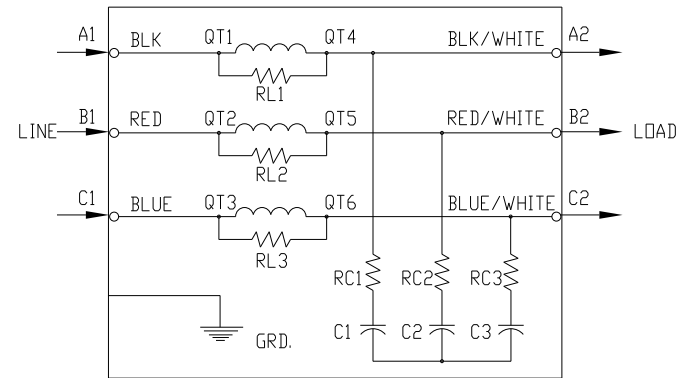

SECTION A-A

SPECIFICATIONS:	
AMP.	305
VOLT	240-600
PHASE	3
HZ	60
WEIGHT, LBS.	109
ENCLOSURE	ENCLOSED, 3R
ENCL., COLOR	PEBBLE GRAY

FINISH:
 VENDOR - LILLY POWDER COATINGS, INC.
 PRODUCT CODE - 312E
 COLOR - PEBBLE GRAY
 POWDER TYPE - POLYESTER-POLYURETHANE
 PAINT SUITABLE FOR OUTDOOR APPLICATION PER UL TYPE 3R
 AND APPLIED PER A UL ACCEPTED DTVV2 COATING PROGRAM.

CUSTOMER IS RESPONSIBLE FOR INSTALLATION TO MEET ALL NATIONAL AND LOCAL ELECTRICAL CODES.

NO	REVISION	DATE	BY	TOLERANCES (EXCEPT AS NOTED) DECIMAL .XX ± .02 .XXX ± .01 FRACTIONAL ± 1/32 ANGULAR ± 1/2°	DRN. BY RJC SCALE --	DATE 6/18/10 APRVD.	DWG. NO. 104261DG B
					 7878 N. 86th STREET MILWAUKEE, WI 53224		
					V1K305A03EX OUTPUT FILTER 305 AMP, 480/3/60, ENCL., 3R		
					SHT. 1 OF 1		