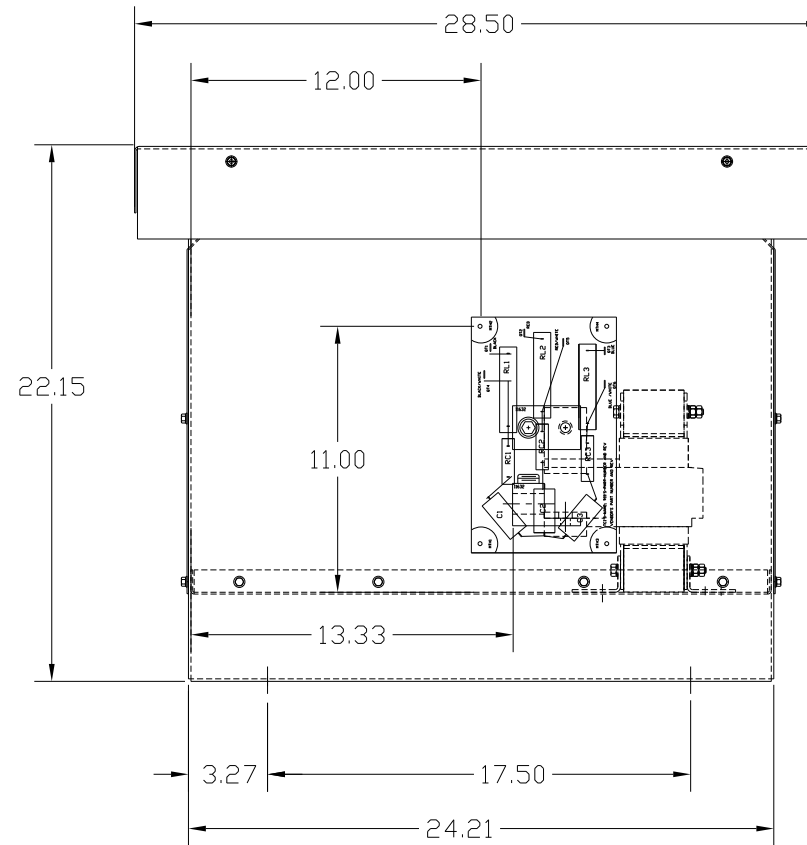

SECTION A-A

SPECIFICATIONS:	
AMP.	305
VOLT	240-600
PHASE	3
HZ	60
WEIGHT, LBS.	109
ENCLOSURE	ENCLOSED, 3R
ENCL., COLOR	PEBBLE GRAY

FINISH:
 VENDOR - LILLY POWDER COATINGS, INC.
 PRODUCT CODE - 312E
 COLOR - PEBBLE GRAY
 POWDER TYPE - POLYESTER-POLYURETHANE
 PAINT SUITABLE FOR OUTDOOR APPLICATION PER UL TYPE 3R
 AND APPLIED PER A UL ACCEPTED DTVV2 COATING PROGRAM.

CUSTOMER IS RESPONSIBLE FOR INSTALLATION TO MEET ALL NATIONAL AND LOCAL ELECTRICAL CODES.

NO	REVISION	DATE	BY	TOLERANCES (EXCEPT AS NOTED) DECIMAL .XX ± .02 .XXX ± .01 FRACTIONAL ± 1/32 ANGULAR ± 1/2°	DRN. BY RJC SCALE --	DATE 6/18/10 APRVD.	DWG. NO. 104261DG B
					 7878 N. 86th STREET MILWAUKEE, WI 53224		
					V1K305A03EX OUTPUT FILTER 305 AMP, 480/3/60, ENCL., 3R		
					SHT. 1 OF 1		