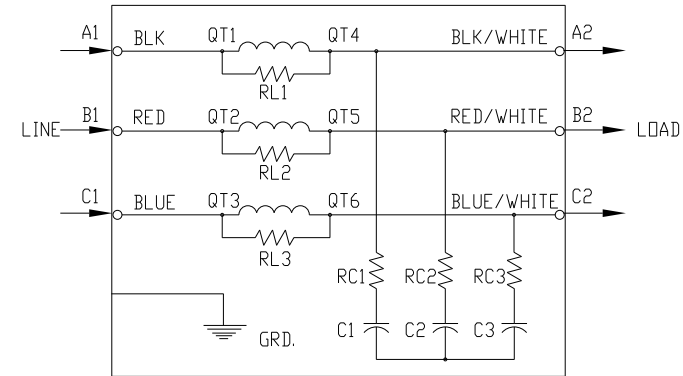

SECTION A-A

SPECIFICATIONS:	
AMP.	250
VOLT	240-600
PHASE	3
HZ	60
WEIGHT, LBS.	99
ENCLOSURE	ENCLOSED, 3R
ENCL., COLOR	PEBBLE GRAY

P.C. BOARD VIEW A-A

FINISH:
 VENDOR - LILLY POWDER COATINGS, INC.
 PRODUCT CODE - 312E
 COLOR - PEBBLE GRAY
 POWDER TYPE - POLYESTER-POLYURETHANE
 PAINT SUITABLE FOR OUTDOOR APPLICATION PER UL TYPE 3R AND APPLIED PER A UL ACCEPTED DTVV2 COATING PROGRAM.

CUSTOMER IS RESPONSIBLE FOR INSTALLATION TO MEET ALL NATIONAL AND LOCAL ELECTRICAL CODES.

.44 DIA HOLES 4 PLACES.

NO	REVISION	DATE	BY	TOLERANCES (EXCEPT AS NOTED) DECIMAL .XX ± .02 .XXX ± .01 FRACTIONAL ± 1/32 ANGULAR ± 1/2°	DRN. BY RJC SCALE --	DATE 6/18/10 APRVD.	DWG. NO. B 104260DG SHT. 1 OF 1

TCL 7878 N. 86th STREET
MILWAUKEE, WI 53224

V1K250A03EX OUTPUT FILTER
250 AMP, 480/3/60, ENCL., 3R