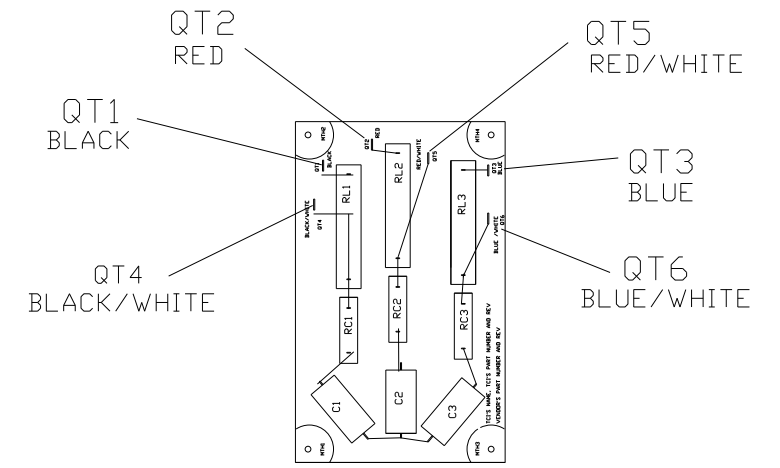

SECTION A-A

SPECIFICATIONS:	
AMP.	250
VOLT	240-600
PHASE	3
HZ	60
WEIGHT, LBS.	99
ENCLOSURE	ENCLOSED, 3R
ENCL., COLOR	PEBBLE GRAY

P.C. BOARD VIEW A-A

FINISH:
 VENDOR - LILLY POWDER COATINGS, INC.
 PRODUCT CODE - 312E
 COLOR - PEBBLE GRAY
 POWDER TYPE - POLYESTER-POLYURETHANE
 PAINT SUITABLE FOR OUTDOOR APPLICATION PER UL TYPE 3R AND APPLIED PER A UL ACCEPTED DTVV2 COATING PROGRAM.

CUSTOMER IS RESPONSIBLE FOR INSTALLATION TO MEET ALL NATIONAL AND LOCAL ELECTRICAL CODES.

.44 DIA HOLES 4 PLACES.

NO	REVISION	DATE	BY	TOLERANCES (EXCEPT AS NOTED) DECIMAL .XX ± .02 .XXX ± .01 FRACTIONAL ± 1/32 ANGULAR ± 1/2°	DRN. BY RJC SCALE --	DATE 6/18/10 APRVD.	DWG. NO. B 104260DG SHT. 1 OF 1

TCL 7878 N. 86th STREET
MILWAUKEE, WI 53224

V1K250A03EX OUTPUT FILTER
250 AMP, 480/3/60, ENCL., 3R