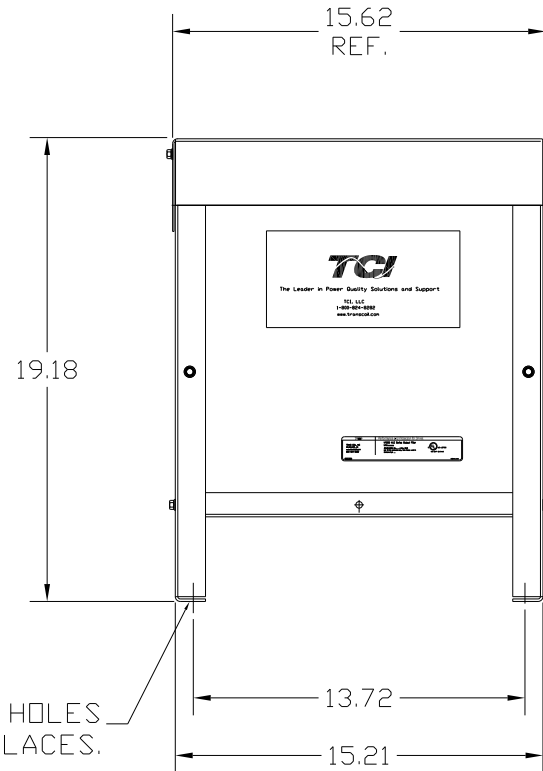

SECTION A-A

SPECIFICATIONS:	
AMP.	250
VOLT	240-600
PHASE	3
HZ	60
WEIGHT, LBS.	99
ENCLOSURE	ENCLOSED, 3R
ENCL., COLOR	PEBBLE GRAY

P.C. BOARD VIEW A-A

FINISH:
 VENDOR - LILLY POWDER COATINGS, INC.
 PRODUCT CODE - 312E
 COLOR - PEBBLE GRAY
 POWDER TYPE - POLYESTER-POLYURETHANE
 PAINT SUITABLE FOR OUTDOOR APPLICATION PER UL TYPE 3R AND APPLIED PER A UL ACCEPTED DTVV2 COATING PROGRAM.

CUSTOMER IS RESPONSIBLE FOR INSTALLATION TO MEET ALL NATIONAL AND LOCAL ELECTRICAL CODES.

.44 DIA HOLES 4 PLACES.

NO	REVISION	DATE	BY	TOLERANCES (EXCEPT AS NOTED) DECIMAL .XX ± .02 .XXX ± .01 FRACTIONAL ± 1/32 ANGULAR ± 1/2°	DRN. BY RJC SCALE --	DATE 6/18/10 APRVD.	DWG. NO. B 104260DG SHT. 1 OF 1

TCL 7878 N. 86th STREET
MILWAUKEE, WI 53224

V1K250A03EX OUTPUT FILTER
250 AMP, 480/3/60, ENCL., 3R