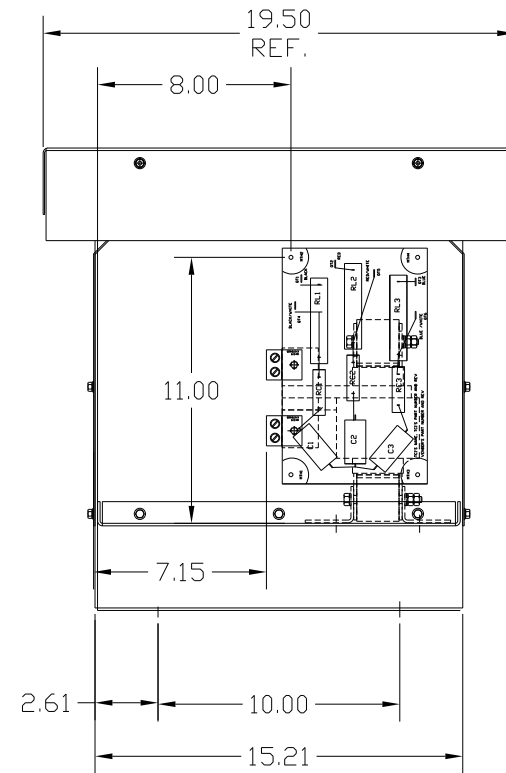

SECTION A-A

SPECIFICATIONS:	
AMP.	250
VOLT	240-600
PHASE	3
HZ	60
WEIGHT, LBS.	99
ENCLOSURE	ENCLOSED, 3R
ENCL., COLOR	PEBBLE GRAY

P.C. BOARD VIEW A-A

FINISH:
 VENDOR - LILLY POWDER COATINGS, INC.
 PRODUCT CODE - 312E
 COLOR - PEBBLE GRAY
 POWDER TYPE - POLYESTER-POLYURETHANE
 PAINT SUITABLE FOR OUTDOOR APPLICATION PER UL TYPE 3R AND APPLIED PER A UL ACCEPTED DTVV2 COATING PROGRAM.

CUSTOMER IS RESPONSIBLE FOR INSTALLATION TO MEET ALL NATIONAL AND LOCAL ELECTRICAL CODES.

.44 DIA HOLES 4 PLACES.

NO	REVISION	DATE	BY	TOLERANCES (EXCEPT AS NOTED) DECIMAL .XX ± .02 .XXX ± .01 FRACTIONAL ± 1/32 ANGULAR ± 1/2°	DRN. BY RJC SCALE --	DATE 6/18/10 APRVD.	DWG. NO. B 104260DG SHT. 1 OF 1

TCL 7878 N. 86th STREET
MILWAUKEE, WI 53224

V1K250A03EX OUTPUT FILTER
250 AMP, 480/3/60, ENCL., 3R