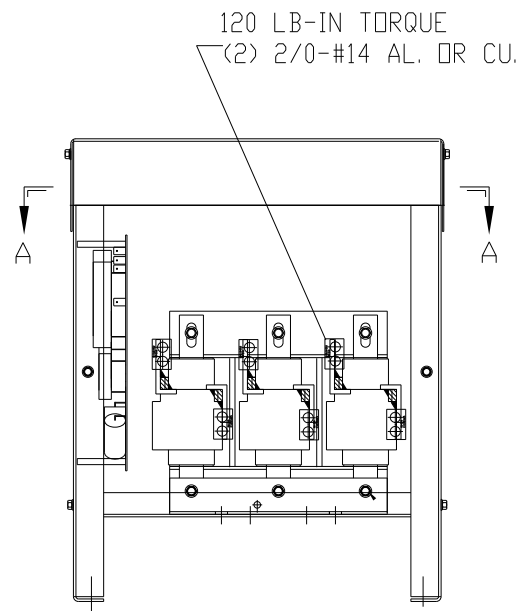

SECTION A-A

SPECIFICATIONS:	
AMP.	250
VOLT	240-600
PHASE	3
HZ	60
WEIGHT, LBS.	99
ENCLOSURE	ENCLOSED, 3R
ENCL., COLOR	PEBBLE GRAY

P.C. BOARD VIEW A-A

FINISH:
 VENDOR - LILLY POWDER COATINGS, INC.
 PRODUCT CODE - 312E
 COLOR - PEBBLE GRAY
 POWDER TYPE - POLYESTER-POLYURETHANE
 PAINT SUITABLE FOR OUTDOOR APPLICATION PER UL TYPE 3R AND APPLIED PER A UL ACCEPTED DTVV2 COATING PROGRAM.

CUSTOMER IS RESPONSIBLE FOR INSTALLATION TO MEET ALL NATIONAL AND LOCAL ELECTRICAL CODES.

.44 DIA HOLES 4 PLACES.

NO	REVISION	DATE	BY	TOLERANCES (EXCEPT AS NOTED) DECIMAL .XX ± .02 .XXX ± .01 FRACTIONAL ± 1/32 ANGULAR ± 1/2°	DRN. BY RJC SCALE --	DATE 6/18/10 APRVD.	DWG. NO. B 104260DG SHT. 1 OF 1

TCL 7878 N. 86th STREET
MILWAUKEE, WI 53224

V1K250A03EX OUTPUT FILTER
250 AMP, 480/3/60, ENCL., 3R