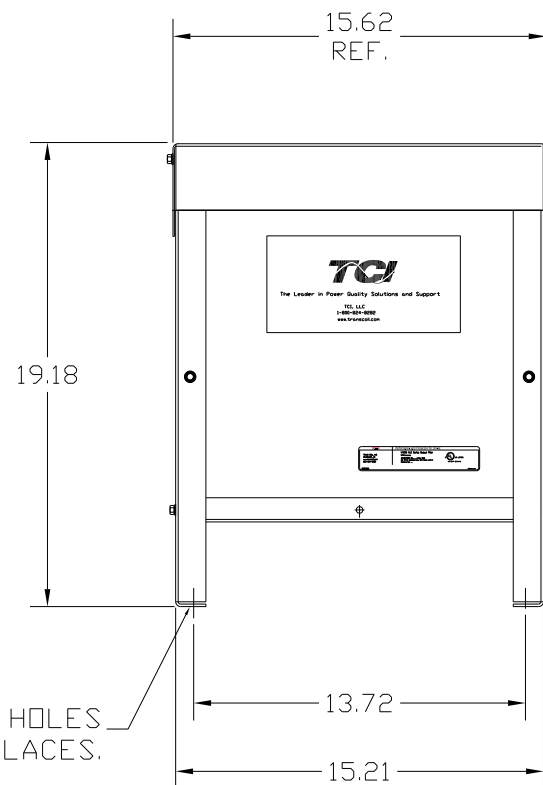

SECTION A-A

SPECIFICATIONS:	
AMP.	200
VOLT	240-600
PHASE	3
HZ	60
WEIGHT, LBS.	99
ENCLOSURE	ENCLOSED, 3R
ENCL., COLOR	PEBBLE GRAY

120 LB-IN TORQUE  
(2) 2/0-#14 AL. OR CU.

.44 DIA HOLES  
4 PLACES.

FINISH:  
 VENDOR - LILLY POWDER COATINGS, INC.  
 PRODUCT CODE - 312E  
 COLOR - PEBBLE GRAY  
 POWDER TYPE - POLYESTER-POLYURETHANE  
 PAINT SUITABLE FOR OUTDOOR APPLICATION PER UL TYPE 3R  
 AND APPLIED PER A UL ACCEPTED DTVV2 COATING PROGRAM.

CUSTOMER IS RESPONSIBLE FOR INSTALLATION TO  
 MEET ALL NATIONAL AND LOCAL ELECTRICAL CODES.

				TOLERANCES (EXCEPT AS NOTED) DECIMAL	 7878 N. 86th STREET MILWAUKEE, WI 53224  <b>V1K200A03EX OUTPUT FILTER</b> <b>200 AMP, 480/3/60, ENCL.,3R</b>
				.XX ± .02	
				.XXX ± .01	
				FRACTIONAL ± 1/32	
				ANGULAR ± 1/2°	DRN. BY <b>RJC</b> DATE <b>6/18/10</b> DWG. NO. <b>104259DG</b> SCALE --      APRVD. <b>B</b>
NO	REVISION	DATE	BY		SHT. 1 OF 1