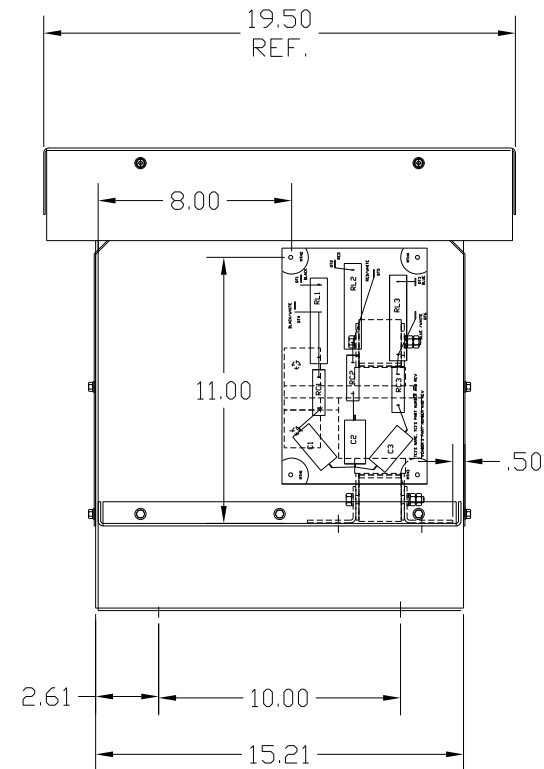

SECTION A-A

SPECIFICATIONS:	
AMP.	200
VOLT	240-600
PHASE	3
HZ	60
WEIGHT, LBS.	99
ENCLOSURE	ENCLOSED, 3R
ENCL., COLOR	PEBBLE GRAY

120 LB-IN TORQUE  
(2) 2/0-#14 AL. OR CU.

.44 DIA HOLES  
4 PLACES.

FINISH:  
 VENDOR - LILLY POWDER COATINGS, INC.  
 PRODUCT CODE - 312E  
 COLOR - PEBBLE GRAY  
 POWDER TYPE - POLYESTER-POLYURETHANE  
 PAINT SUITABLE FOR OUTDOOR APPLICATION PER UL TYPE 3R  
 AND APPLIED PER A UL ACCEPTED DTVV2 COATING PROGRAM.

CUSTOMER IS RESPONSIBLE FOR INSTALLATION TO  
 MEET ALL NATIONAL AND LOCAL ELECTRICAL CODES.

				TOLERANCES (EXCEPT AS NOTED) DECIMAL	 7878 N. 86th STREET MILWAUKEE, WI 53224  <b>V1K200A03EX OUTPUT FILTER</b> <b>200 AMP, 480/3/60, ENCL.,3R</b>
				.XX ± .02	
				.XXX ± .01	
				FRACTIONAL ± 1/32	
				ANGULAR ± 1/2°	DRN. BY <b>RJC</b> DATE <b>6/18/10</b> DWG. NO. <b>104259DG</b> SCALE --      APRVD. <b>B</b>
NO	REVISION	DATE	BY		SHT. 1 OF 1