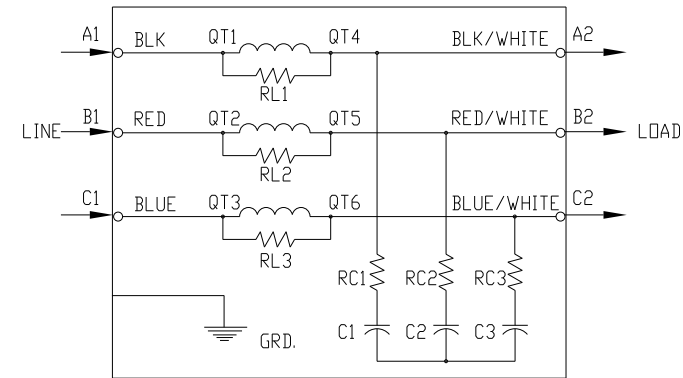

SECTION A-A

SPECIFICATIONS:	
AMP.	200
VOLT	240-600
PHASE	3
HZ	60
WEIGHT, LBS.	99
ENCLOSURE	ENCLOSED, 3R
ENCL., COLOR	PEBBLE GRAY

120 LB-IN TORQUE  
(2) 2/0-#14 AL. OR CU.

.44 DIA HOLES  
4 PLACES.

FINISH:  
 VENDOR - LILLY POWDER COATINGS, INC.  
 PRODUCT CODE - 312E  
 COLOR - PEBBLE GRAY  
 POWDER TYPE - POLYESTER-POLYURETHANE  
 PAINT SUITABLE FOR OUTDOOR APPLICATION PER UL TYPE 3R  
 AND APPLIED PER A UL ACCEPTED DTVV2 COATING PROGRAM.

CUSTOMER IS RESPONSIBLE FOR INSTALLATION TO  
 MEET ALL NATIONAL AND LOCAL ELECTRICAL CODES.

				TOLERANCES (EXCEPT AS NOTED) DECIMAL	 7878 N. 86th STREET MILWAUKEE, WI 53224  <b>V1K200A03EX OUTPUT FILTER</b> <b>200 AMP, 480/3/60, ENCL.,3R</b>
				.XX ± .02	
				.XXX ± .01	
				FRACTIONAL ± 1/32	
				ANGULAR ± 1/2°	DRN. BY <b>RJC</b> DATE <b>6/18/10</b> DWG. NO. <b>104259DG</b> SCALE --      APRVD. <b>B</b>
NO	REVISION	DATE	BY		SHT. 1 OF 1