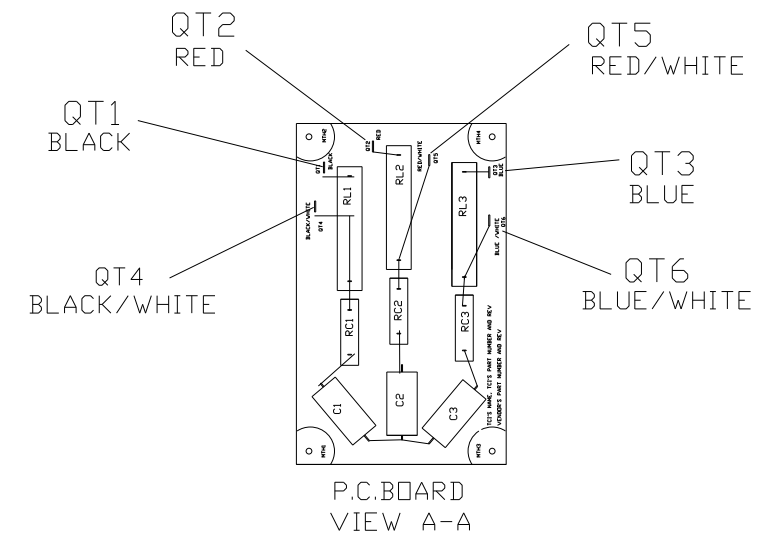

SECTION A-A

SPECIFICATIONS:	
AMP.	200
VOLT	240-600
PHASE	3
HZ	60
WEIGHT, LBS.	99
ENCLOSURE	ENCLOSED, 3R
ENCL., COLOR	PEBBLE GRAY

120 LB-IN TORQUE  
(2) 2/0-#14 AL. OR CU.

.44 DIA HOLES  
4 PLACES.

FINISH:  
 VENDOR - LILLY POWDER COATINGS, INC.  
 PRODUCT CODE - 312E  
 COLOR - PEBBLE GRAY  
 POWDER TYPE - POLYESTER-POLYURETHANE  
 PAINT SUITABLE FOR OUTDOOR APPLICATION PER UL TYPE 3R  
 AND APPLIED PER A UL ACCEPTED DTVV2 COATING PROGRAM.

CUSTOMER IS RESPONSIBLE FOR INSTALLATION TO  
 MEET ALL NATIONAL AND LOCAL ELECTRICAL CODES.

				TOLERANCES (EXCEPT AS NOTED) DECIMAL	 7878 N. 86th STREET MILWAUKEE, WI 53224  <b>V1K200A03EX OUTPUT FILTER</b> <b>200 AMP, 480/3/60, ENCL.,3R</b>
				.XX ± .02	
				.XXX ± .01	
				FRACTIONAL ± 1/32	
				ANGULAR ± 1/2°	DRN. BY <b>RJC</b> DATE <b>6/18/10</b> DWG. NO. <b>104259DG</b> SCALE --      APRVD. <b>B</b>
NO	REVISION	DATE	BY		SHT. 1 OF 1