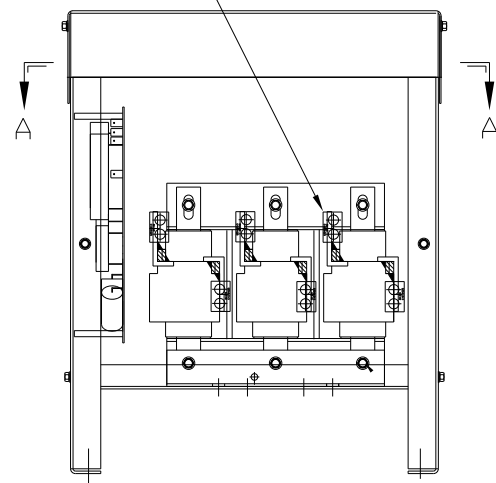

SECTION A-A

SPECIFICATIONS:	
AMP.	200
VOLT	240-600
PHASE	3
HZ	60
WEIGHT, LBS.	99
ENCLOSURE	ENCLOSED, 3R
ENCL., COLOR	PEBBLE GRAY

120 LB-IN TORQUE  
(2) 2/0-#14 AL. OR CU.

.44 DIA HOLES  
4 PLACES.

FINISH:  
 VENDOR - LILLY POWDER COATINGS, INC.  
 PRODUCT CODE - 312E  
 COLOR - PEBBLE GRAY  
 POWDER TYPE - POLYESTER-POLYURETHANE  
 PAINT SUITABLE FOR OUTDOOR APPLICATION PER UL TYPE 3R  
 AND APPLIED PER A UL ACCEPTED DTVV2 COATING PROGRAM.

CUSTOMER IS RESPONSIBLE FOR INSTALLATION TO  
 MEET ALL NATIONAL AND LOCAL ELECTRICAL CODES.

				TOLERANCES (EXCEPT AS NOTED) DECIMAL	 7878 N. 86th STREET MILWAUKEE, WI 53224  <b>V1K200A03EX OUTPUT FILTER</b> <b>200 AMP, 480/3/60, ENCL.,3R</b>
				.XX ± .02	
				.XXX ± .01	
				FRACTIONAL ± 1/32	
				ANGULAR ± 1/2°	DRN. BY <b>RJC</b> DATE <b>6/18/10</b> DWG. NO. <b>104259DG</b> SCALE --      APRVD. <b>B</b>
NO	REVISION	DATE	BY		SHT. 1 OF 1