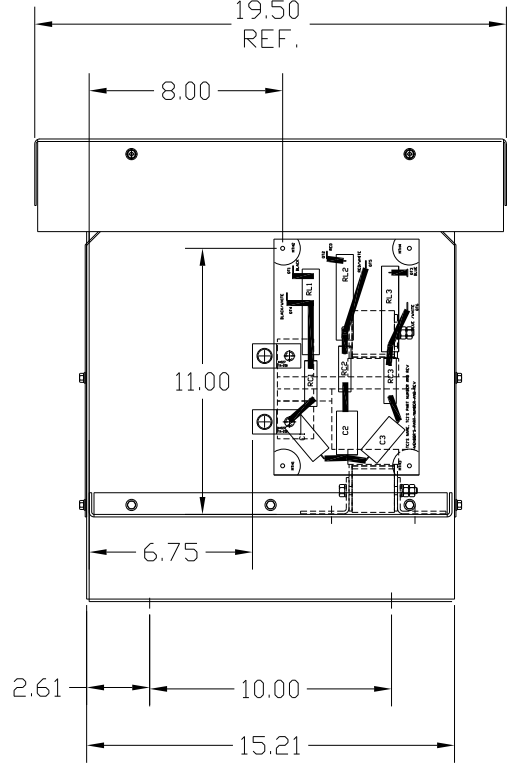

SECTION A-A

SPECIFICATIONS:	
AMP.	160
VOLT	240-600
PHASE	3
HZ	60
WEIGHT, LBS.	99
ENCLOSURE	ENCLOSED, 3R
ENCL., COLOR	PEBBLE GRAY

P.C. BOARD VIEW A-A

FINISH:
 VENDOR - LILLY POWDER COATINGS, INC.
 PRODUCT CODE - 312E
 COLOR - PEBBLE GRAY
 POWDER TYPE - POLYESTER-POLYURETHANE
 PAINT SUITABLE FOR OUTDOOR APPLICATION PER UL TYPE 3R
 AND APPLIED PER A UL ACCEPTED DTVV2 COATING PROGRAM.

CUSTOMER IS RESPONSIBLE FOR INSTALLATION TO MEET ALL NATIONAL AND LOCAL ELECTRICAL CODES.

.44 DIA HOLES 4 PLACES.

				TOLERANCES (EXCEPT AS NOTED)	 7878 N. 86th STREET MILWAUKEE, WI 53224 V1K160A03EX OUTPUT FILTER 160 AMP, 480/3/60, ENCL.,3R
				DECIMAL	
				.XX ± .02	
				.XXX ± .01	
				FRACTIONAL ± 1/32	
				ANGULAR ± 1/2°	DRN. BY RJC DATE 6/18/10 DWG. NO. 104258DG SCALE -- APRVD. B
NO	REVISION	DATE	BY		SHT. 1 OF 1