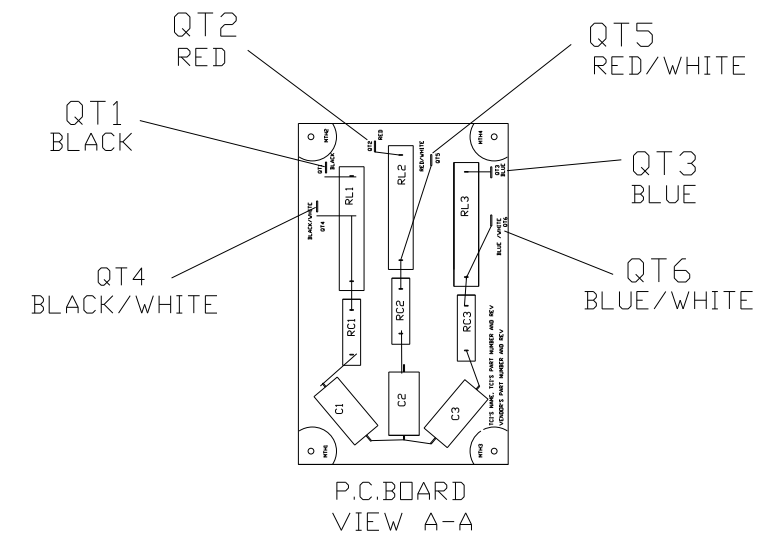

SECTION A-A

SPECIFICATIONS:	
AMP.	160
VOLT	240-600
PHASE	3
HZ	60
WEIGHT, LBS.	99
ENCLOSURE	ENCLOSED, 3R
ENCL., COLOR	PEBBLE GRAY

P.C. BOARD VIEW A-A

FINISH:
 VENDOR - LILLY POWDER COATINGS, INC.
 PRODUCT CODE - 312E
 COLOR - PEBBLE GRAY
 POWDER TYPE - POLYESTER-POLYURETHANE
 PAINT SUITABLE FOR OUTDOOR APPLICATION PER UL TYPE 3R
 AND APPLIED PER A UL ACCEPTED DTVV2 COATING PROGRAM.

CUSTOMER IS RESPONSIBLE FOR INSTALLATION TO MEET ALL NATIONAL AND LOCAL ELECTRICAL CODES.

.44 DIA HOLES 4 PLACES.

				TOLERANCES (EXCEPT AS NOTED)	 7878 N. 86th STREET MILWAUKEE, WI 53224 V1K160A03EX OUTPUT FILTER 160 AMP, 480/3/60, ENCL.,3R
				DECIMAL	
				.XX ± .02	
				.XXX ± .01	
				FRACTIONAL ± 1/32	
				ANGULAR ± 1/2°	DRN. BY RJC DATE 6/18/10 DWG. NO. 104258DG SCALE -- APRVD. B
NO	REVISION	DATE	BY		SHT. 1 OF 1