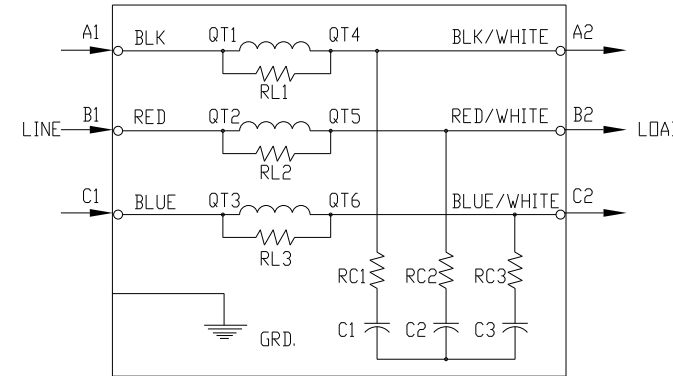

SECTION A-A

SPECIFICATIONS:	
AMP.	160
VOLT	240-600
PHASE	3
HZ	60
WEIGHT, LBS.	99
ENCLOSURE	ENCLOSED, 3R
ENCL., COLOR	PEBBLE GRAY

P.C. BOARD VIEW A-A

FINISH:
 VENDOR - LILLY POWDER COATINGS, INC.
 PRODUCT CODE - 312E
 COLOR - PEBBLE GRAY
 POWDER TYPE - POLYESTER-POLYURETHANE
 PAINT SUITABLE FOR OUTDOOR APPLICATION PER UL TYPE 3R
 AND APPLIED PER A UL ACCEPTED DTVV2 COATING PROGRAM.

CUSTOMER IS RESPONSIBLE FOR INSTALLATION TO MEET ALL NATIONAL AND LOCAL ELECTRICAL CODES.

.44 DIA HOLES 4 PLACES.

				TOLERANCES (EXCEPT AS NOTED)	 7878 N. 86th STREET MILWAUKEE, WI 53224 V1K160A03EX OUTPUT FILTER 160 AMP, 480/3/60, ENCL.,3R
				DECIMAL	
				.XX ± .02	
				.XXX ± .01	
				FRACTIONAL ± 1/32	
				ANGULAR ± 1/2°	DRN. BY RJC DATE 6/18/10 DWG. NO. 104258DG SCALE -- APRVD. B
NO	REVISION	DATE	BY		SHT. 1 OF 1