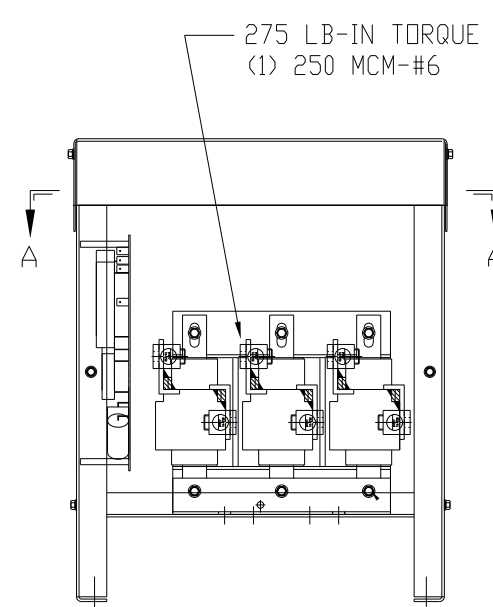

SECTION A-A

SPECIFICATIONS:	
AMP.	160
VOLT	240-600
PHASE	3
HZ	60
WEIGHT, LBS.	99
ENCLOSURE	ENCLOSED, 3R
ENCL., COLOR	PEBBLE GRAY

P.C. BOARD VIEW A-A

FINISH:
 VENDOR - LILLY POWDER COATINGS, INC.
 PRODUCT CODE - 312E
 COLOR - PEBBLE GRAY
 POWDER TYPE - POLYESTER-POLYURETHANE
 PAINT SUITABLE FOR OUTDOOR APPLICATION PER UL TYPE 3R
 AND APPLIED PER A UL ACCEPTED DTVV2 COATING PROGRAM.

CUSTOMER IS RESPONSIBLE FOR INSTALLATION TO MEET ALL NATIONAL AND LOCAL ELECTRICAL CODES.

.44 DIA HOLES 4 PLACES.

				TOLERANCES (EXCEPT AS NOTED)	 7878 N. 86th STREET MILWAUKEE, WI 53224 V1K160A03EX OUTPUT FILTER 160 AMP, 480/3/60, ENCL.,3R
				DECIMAL	
				.XX ± .02	
				.XXX ± .01	
				FRACTIONAL ± 1/32	
				ANGULAR ± 1/2°	DRN. BY RJC DATE 6/18/10 DWG. NO. 104258DG SCALE -- APRVD. B
NO	REVISION	DATE	BY		SHT. 1 OF 1