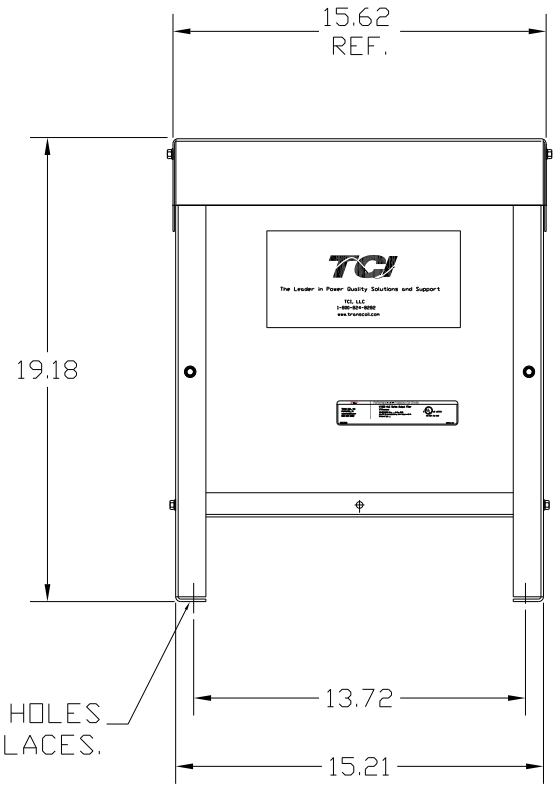

SECTION A-A

SPECIFICATIONS:	
AMP.	160
VOLT	240-600
PHASE	3
HZ	60
WEIGHT, LBS.	99
ENCLOSURE	ENCLOSED, 3R
ENCL., COLOR	PEBBLE GRAY

P.C. BOARD VIEW A-A

FINISH:
 VENDOR - LILLY POWDER COATINGS, INC.
 PRODUCT CODE - 312E
 COLOR - PEBBLE GRAY
 POWDER TYPE - POLYESTER-POLYURETHANE
 PAINT SUITABLE FOR OUTDOOR APPLICATION PER UL TYPE 3R
 AND APPLIED PER A UL ACCEPTED DTVV2 COATING PROGRAM.

CUSTOMER IS RESPONSIBLE FOR INSTALLATION TO MEET ALL NATIONAL AND LOCAL ELECTRICAL CODES.

.44 DIA HOLES 4 PLACES.

				TOLERANCES (EXCEPT AS NOTED)	 7878 N. 86th STREET MILWAUKEE, WI 53224 V1K160A03EX OUTPUT FILTER 160 AMP, 480/3/60, ENCL.,3R
				DECIMAL	
				.XX ± .02	
				.XXX ± .01	
				FRACTIONAL ± 1/32	
				ANGULAR ± 1/2°	DRN. BY RJC DATE 6/18/10 DWG. NO. 104258DG SCALE -- APRVD. B
NO	REVISION	DATE	BY		SHT. 1 OF 1