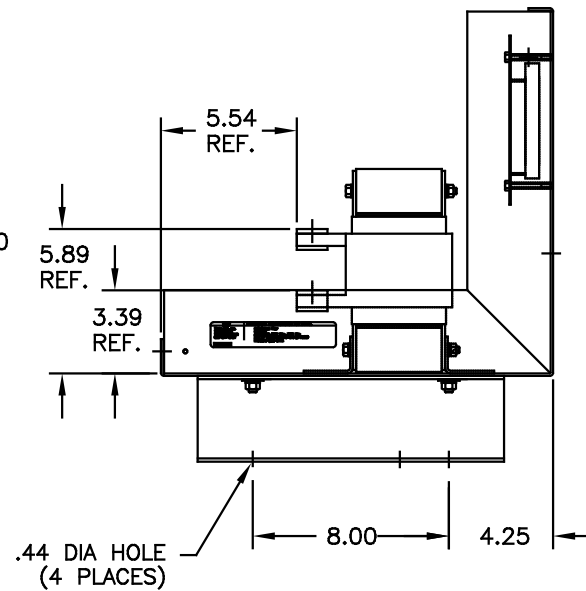

KLC Output Filter  
KLC360B  
3PH, 60HZ, 600V Max, 360A Max  
Dwg #: 100481DG Schematic #: 25389  
Enclosure type: OPEN

DATE CODE

16.00

.50 DIA HOLE  
6 PLACES.

CUSTOMER IS RESPONSIBLE FOR INSTALLATION  
TO MEET ALL NATIONAL AND LOCAL ELECTRICAL  
CODES

NOTES:  
MATERIAL:  
BASE: #12GA STEEL  
COVER: #14GA STEEL  
MOUNTING LEGS: #12GA STEEL  
FINISH: BEIGE  
TERMINAL HOLE SIZE: .50 DIA  
APPROX WEIGHT: 95 LBS

				TOLERANCES (UNLESS AS NOTED)	TCI 7878 N. 86th STREET MILWAUKEE, WI 53224
NO	REVISION	DATE	BY	APPROX	
	UPDATE LABELS	03/28/06	DSW	DECIMAL	OUTPUT FILTER KLC360B
	2326 UPDATE BOARD	07/15/03	DSW	.XX ±.03	
	ECO# 2003 ADD STAR			.XXX±.010	
	WASHER	7/21/00	DSW	FRACTIONAL ± 1/16	
	SEE ECO #1840	10-4-99	BW	ANGULAR ± 1/2	DATE BY DATE DATE Dwg. NO. 10-20-95 C 100481DG
	NO	REVISION	DATE	BY	SCALE 1/4"=1" APPROX