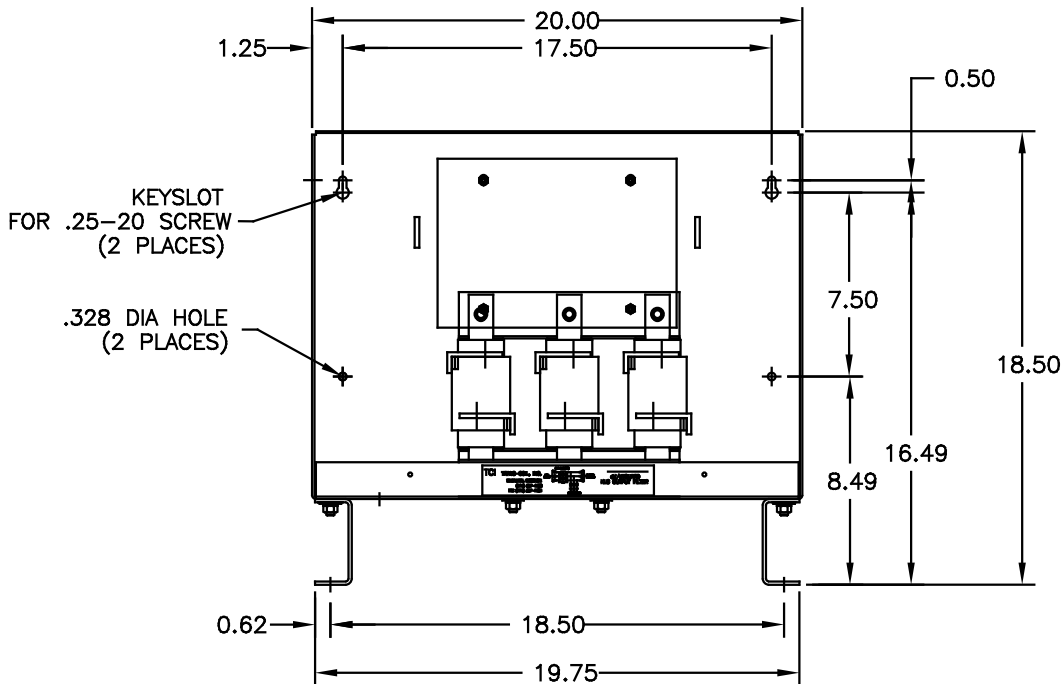

KLC Output Filter  
KLC360B  
3PH, 60HZ, 600V Max, 360A Max  
Dwg #: 100481DG Schematic #: 25389  
Enclosure type: OPEN

DATE CODE

16.00

.50 DIA HOLE  
6 PLACES.

CUSTOMER IS RESPONSIBLE FOR INSTALLATION  
TO MEET ALL NATIONAL AND LOCAL ELECTRICAL  
CODES

NOTES:  
MATERIAL:  
BASE: #12GA STEEL  
COVER: #14GA STEEL  
MOUNTING LEGS: #12GA STEEL  
FINISH: BEIGE  
TERMINAL HOLE SIZE: .50 DIA  
APPROX WEIGHT: 95 LBS

				TOLERANCES (UNLESS AS NOTED)	TCI 7878 N. 86th STREET MILWAUKEE, WI 53224
NO	REVISION	DATE	BY	APPROX	
	UPDATE LABELS	03/28/06	DSW	DECIMAL	OUTPUT FILTER KLC360B
	2326 UPDATE BOARD	07/15/03	DSW	.XX ±.03	
	ECO# 2003 ADD STAR			.XXX±.010	
	WASHER	7/21/00	DSW	FRACTIONAL ± 1/16	
	SEE ECO #1840	10-4-99	BW	ANGULAR ± 1/2	DATE BY DATE DATE Dwg. NO. 10-20-95 C 100481DG
	NO	REVISION	DATE	BY	SCALE 1/4"=1" APPROX