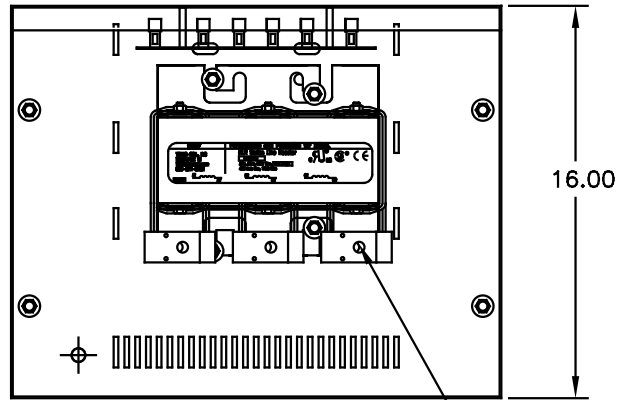

KLC Output Filter  
KLC360B  
3PH, 60HZ, 600V Max, 360A Max  
Dwg #: 100481DG Schematic #: 25389  
Enclosure type: OPEN

DATE CODE

16.00

.50 DIA HOLE  
6 PLACES.

CUSTOMER IS RESPONSIBLE FOR INSTALLATION  
TO MEET ALL NATIONAL AND LOCAL ELECTRICAL  
CODES

NOTES:  
MATERIAL:  
BASE: #12GA STEEL  
COVER: #14GA STEEL  
MOUNTING LEGS: #12GA STEEL  
FINISH: BEIGE  
TERMINAL HOLE SIZE: .50 DIA  
APPROX WEIGHT: 95 LBS

				TOLERANCES (UNLESS AS NOTED)	TCI 7878 N. 86th STREET MILWAUKEE, WI 53224
NO	REVISION	DATE	BY	APPROX	
	UPDATE LABELS	03/28/06	DSW	DECIMAL	OUTPUT FILTER KLC360B
	2326 UPDATE BOARD	07/15/03	DSW	.XX ±.03	
	ECO# 2003 ADD STAR			.XXX±.010	
	WASHER	7/21/00	DSW	FRACTIONAL ± 1/16	
	SEE ECO #1840	10-4-99	BW	ANGULAR ± 1/2	DATE BY DATE DATE Dwg. NO. 10-20-95 C 100481DG
	NO	REVISION	DATE	BY	SCALE 1/4"=1" APPROX