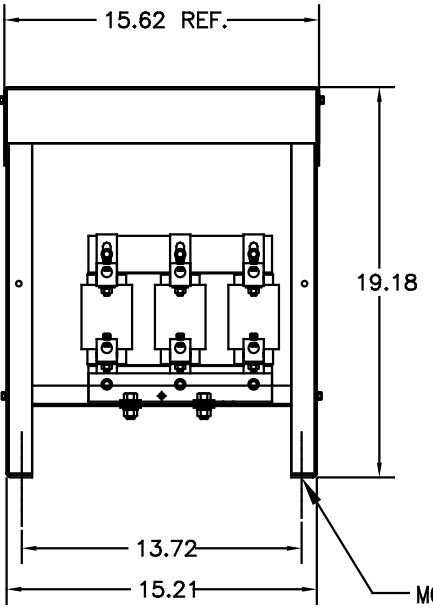

LABEL PLACED ON INSIDE WALL OF CABINET.

LABEL PLACED ON FRONT OF CABINET.

CATALOG NO	VOLTAGE	NEC MOTOR HP	NEC MOTOR CURRENT	WATTS LOSS	APPROX. WEIGHT-LBS
KDRULH24HE3R	208/240	50	143	201	72

LUG WIRE RANGE 250MCM-6, AL OR CU.
 FOR REACTOR.
 TIGHTENING TORQUE. 275 LB-IN

NEC MOTOR CURRENTS SHOWN IN THE 208/240 VOLT CHART ARE BASED ON HORSEPOWER AT 208 VOLT. 575/600 VOLT CHART USE THE 575 VOLT CURRENT RATING.

.44 DIA MOUNTING HOLES
 4 PLACES.

VENDOR LILLY POWDER COATINGS, INC.
 PRODUCT CODE 312E
 COLOR PEBBLE GRAY
 POWDER TYPE POLYESTER POLYURETHANE