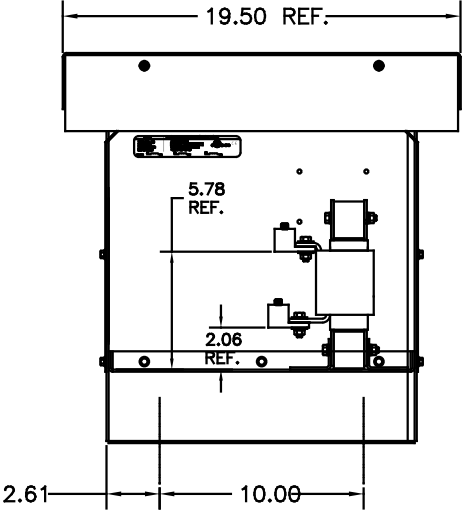

LABEL PLACED ON INSIDE WALL OF CABINET.

LABEL PLACED ON FRONT OF CABINET.

CATALOG NO	VOLTAGE	NEC MOTOR HP	NEC MOTOR CURRENT	WATTS LOSS	APPROX. WEIGHT-LBS
KDRULH24HE3R	208/240	50	143	201	72

LUG WIRE RANGE 250MCM-6, AL OR CU.
 FOR REACTOR.
 TIGHTENING TORQUE. 275 LB-IN

NEC MOTOR CURRENTS SHOWN IN THE 208/240 VOLT CHART ARE BASED ON HORSEPOWER AT 208 VOLT. 575/600 VOLT CHART USE THE 575 VOLT CURRENT RATING.

.44 DIA MOUNTING HOLES
 4 PLACES.

VENDOR LILLY POWDER COATINGS, INC.
 PRODUCT CODE 312E
 COLOR PEBBLE GRAY
 POWDER TYPE POLYESTER POLYURETHANE